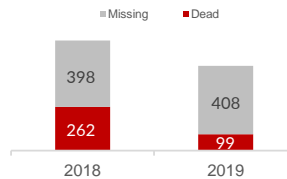

Dead and missing

(as of 31 May - 2018 and 2019)