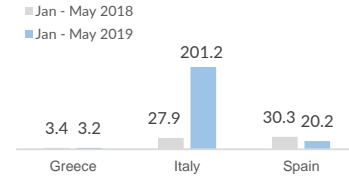

Dead and missing / 1000 arrivals

(as of 31 May - 2018 and 2019)