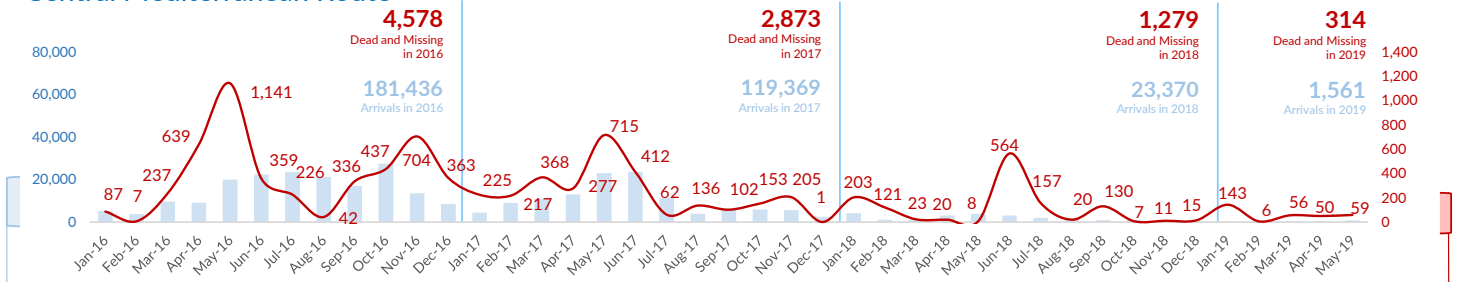

EUROPE Dead and missing at sea

Number of Dead and Missing by Route (Jan - May, 2018 and 2019)

Key Figures

507 Dead and Missing in 2019
(as of 31 May 2019)

660 Dead and Missing in 2018
(as of 31 May 2018)

Distribution per route (2019)

Dead and missing

(as of 31 May - 2018 and 2019)

Dead and missing / 1000 arrivals

(as of 31 May - 2018 and 2019)

Central Mediterranean Route

Western Mediterranean Route

Eastern Mediterranean Route

more data on: data.unhcr.org/mediterranean