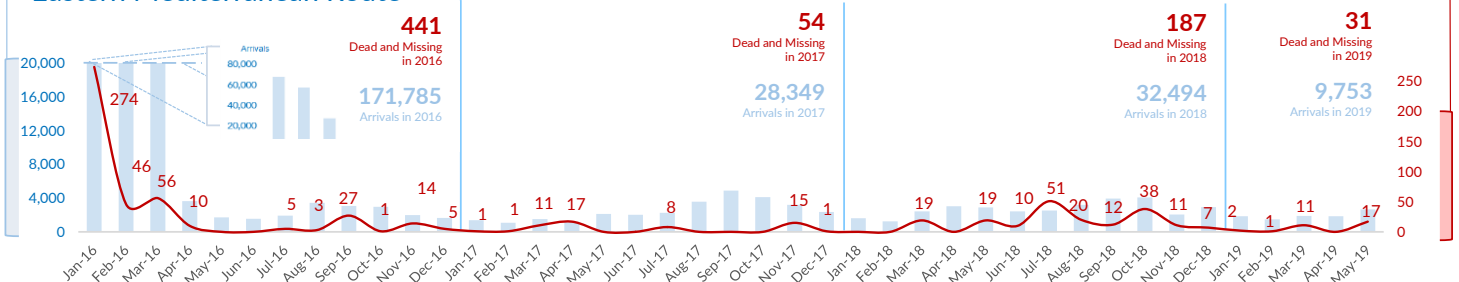

EUROPE Dead and missing at sea

Number of Dead and Missing by Route (Jan - May, 2018 and 2019)

Key Figures

507 Dead and Missing in 2019
(as of 31 May 2019)

660 Dead and Missing in 2018
(as of 31 May 2018)

Distribution per route (2019)

Dead and missing

(as of 31 May - 2018 and 2019)

Dead and missing / 1000 arrivals

(as of 31 May - 2018 and 2019)

Central Mediterranean Route

Western Mediterranean Route

Eastern Mediterranean Route

more data on: data.unhcr.org/mediterranean