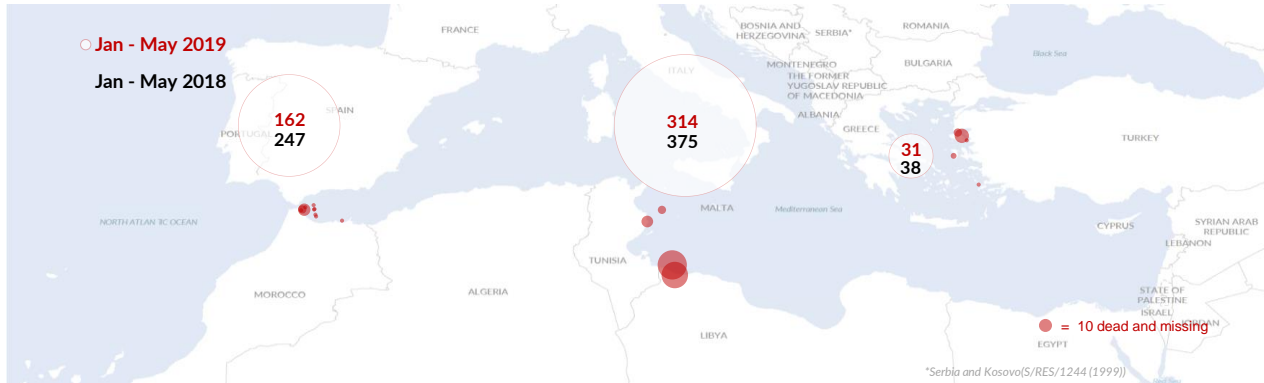

EUROPE Dead and missing at sea

Number of Dead and Missing by Route (Jan - May, 2018 and 2019)

Key Figures

507 Dead and Missing in 2019
(as of 31 May 2019)

660 Dead and Missing in 2018
(as of 31 May 2018)

Distribution per route (2019)

Dead and missing

(as of 31 May - 2018 and 2019)

Dead and missing / 1000 arrivals

(as of 31 May - 2018 and 2019)

Central Mediterranean Route

Western Mediterranean Route

Eastern Mediterranean Route

more data on: data.unhcr.org/mediterranean