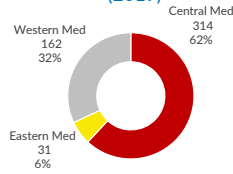

EUROPE Dead and missing at sea

Number of Dead and Missing by Route (Jan - May, 2018 and 2019)

Key Figures

507 Dead and Missing in 2019
(as of 31 May 2019)

660 Dead and Missing in 2018
(as of 31 May 2018)

Distribution per route (2019)