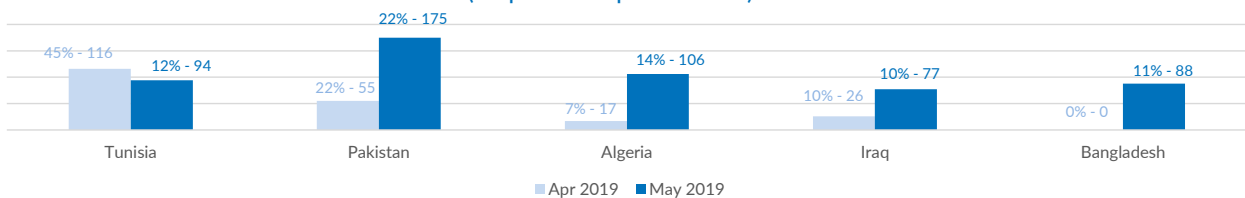

Estimated # of arrivals during the last seven days	369
---	------------

(Based on arrivals or registration figures collected by UNHCR staff)

Mon, 03 Jun 2019	112
Tue, 04 Jun 2019	7
Wed, 05 Jun 2019	0
Thu, 06 Jun 2019	0
Fri, 07 Jun 2019	85
Sat, 08 Jun 2019	70
Sun, 09 Jun 2019	95

Arrivals per month

* (as of 09 Jun 2019)

Sea arrivals of last weeks

Asylum applications

(Applications are not necessarily lodged by new arrivals)

Sea arrivals by gender and age - Jan -May 2019

Most common sea arrival nationalities in Italy (comparison with previous month)

* % of the monthly total

Estimated daily sea arrivals in 2019