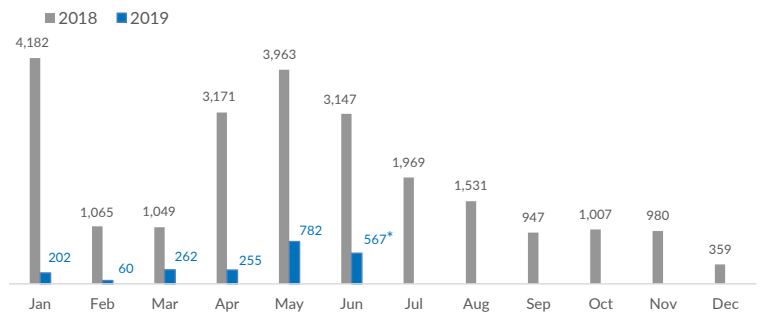

Arrivals per month