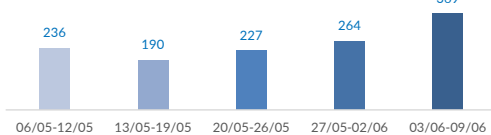

Italy weekly snapshot - 09 Jun 2019

(The charts below are based on figures from the Italian Ministry of Interior and UNHCR estimates. All figures are provisional and subject to change)

Total arrivals (1 Jan - 09 Jun 2019):	2,128
Total arrivals (1 Jan - 09 Jun 2018):	14,272
Total arrivals 1 Jun - 09 Jun 2019	567
Total arrivals 1 Jun - 09 Jun 2018	842
Average daily arrivals in June 2019 so far:	63
Average daily arrivals in May 2019:	25

Estimated # of arrivals during the last seven days	369
---	------------

(Based on arrivals or registration figures collected by UNHCR staff)

Mon, 03 Jun 2019	112
Tue, 04 Jun 2019	7
Wed, 05 Jun 2019	0
Thu, 06 Jun 2019	0
Fri, 07 Jun 2019	85
Sat, 08 Jun 2019	70
Sun, 09 Jun 2019	95

Arrivals per month

* (as of 09 Jun 2019)

Sea arrivals of last weeks

Asylum applications

(Applications are not necessarily lodged by new arrivals)

Sea arrivals by gender and age - Jan -May 2019

Most common sea arrival nationalities in Italy (comparison with previous month)