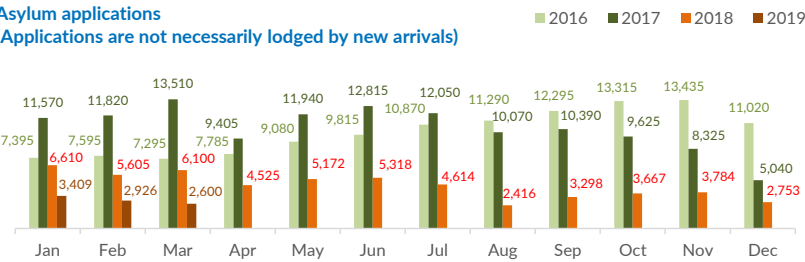

Italy weekly snapshot - 09 Jun 2019

(The charts below are based on figures from the Italian Ministry of Interior and UNHCR estimates. All figures are provisional and subject to change)

Total arrivals (1 Jan - 09 Jun 2019):	2,128
Total arrivals (1 Jan - 09 Jun 2018):	14,272
Total arrivals 1 Jun - 09 Jun 2019	567
Total arrivals 1 Jun - 09 Jun 2018	842
Average daily arrivals in June 2019 so far:	63
Average daily arrivals in May 2019:	25

Estimated # of arrivals during the last seven days	369
---	------------

(Based on arrivals or registration figures collected by UNHCR staff)

Mon, 03 Jun 2019	112
Tue, 04 Jun 2019	7
Wed, 05 Jun 2019	0
Thu, 06 Jun 2019	0
Fri, 07 Jun 2019	85
Sat, 08 Jun 2019	70
Sun, 09 Jun 2019	95

Arrivals per month

* (as of 09 Jun 2019)

Sea arrivals of last weeks

Asylum applications

(Applications are not necessarily lodged by new arrivals)

Sea arrivals by gender and age - Jan -May 2019

Most common sea arrival nationalities in Italy (comparison with previous month)

* % of the monthly total

Estimated daily sea arrivals in 2019