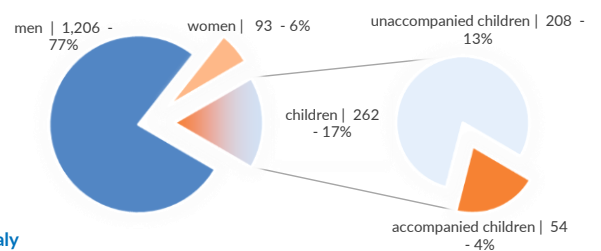

Italy weekly snapshot - 09 Jun 2019

(The charts below are based on figures from the Italian Ministry of Interior and UNHCR estimates. All figures are provisional and subject to change)

Total arrivals (1 Jan - 09 Jun 2019):	2,128
Total arrivals (1 Jan - 09 Jun 2018):	14,272
Total arrivals 1 Jun - 09 Jun 2019	567
Total arrivals 1 Jun - 09 Jun 2018	842
Average daily arrivals in June 2019 so far:	63
Average daily arrivals in May 2019:	25

Estimated # of arrivals during the last seven days	369
---	------------

(Based on arrivals or registration figures collected by UNHCR staff)

Mon, 03 Jun 2019	112
Tue, 04 Jun 2019	7
Wed, 05 Jun 2019	0
Thu, 06 Jun 2019	0
Fri, 07 Jun 2019	85
Sat, 08 Jun 2019	70
Sun, 09 Jun 2019	95

Arrivals per month

* (as of 09 Jun 2019)

Sea arrivals of last weeks

Asylum applications

(Applications are not necessarily lodged by new arrivals)

Sea arrivals by gender and age - Jan -May 2019

Most common sea arrival nationalities in Italy (comparison with previous month)