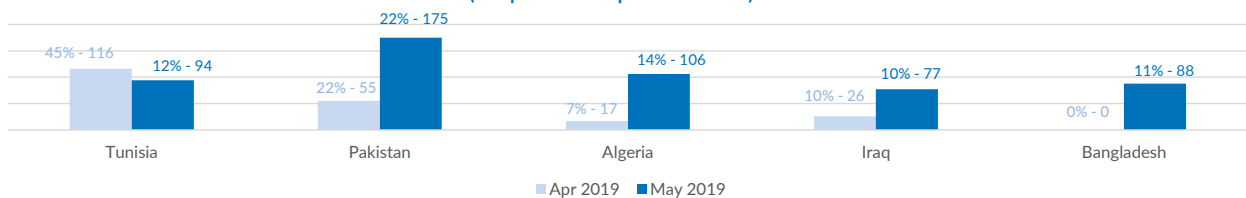

Estimated # of arrivals during the last seven days **26**

(Based on arrivals or registration figures collected by UNHCR staff)

Mon, 10 Jun 2019	16
Tue, 11 Jun 2019	0
Wed, 12 Jun 2019	0
Thu, 13 Jun 2019	0
Fri, 14 Jun 2019	0
Sat, 15 Jun 2019	10
Sun, 16 Jun 2019	0

Arrivals per month

* (as of 16 Jun 2019)

Sea arrivals of last weeks

Asylum applications

(Applications are not necessarily lodged by new arrivals)

Sea arrivals by gender and age - Jan -May 2019

Most common sea arrival nationalities in Italy (comparison with previous month)

* % of the monthly total

Estimated daily sea arrivals in 2019