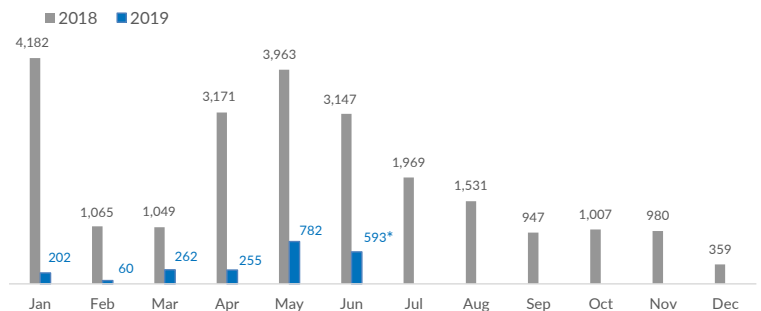

Arrivals per month