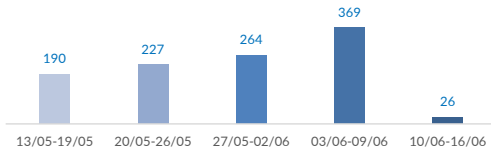

Italy weekly snapshot - 16 Jun 2019

(The charts below are based on figures from the Italian Ministry of Interior and UNHCR estimates. All figures are provisional and subject to change)

Total arrivals (1 Jan - 16 Jun 2019):	2,154
Total arrivals (1 Jan - 16 Jun 2018):	15,585
Total arrivals 1 Jun - 16 Jun 2019	593
Total arrivals 1 Jun - 16 Jun 2018	2,155
Average daily arrivals in June 2019 so far:	37
Average daily arrivals in May 2019:	25

Estimated # of arrivals during the last seven days **26**

(Based on arrivals or registration figures collected by UNHCR staff)

Mon, 10 Jun 2019	16
Tue, 11 Jun 2019	0
Wed, 12 Jun 2019	0
Thu, 13 Jun 2019	0
Fri, 14 Jun 2019	0
Sat, 15 Jun 2019	10
Sun, 16 Jun 2019	0

Arrivals per month

* (as of 16 Jun 2019)

Sea arrivals of last weeks

Asylum applications

(Applications are not necessarily lodged by new arrivals)

Sea arrivals by gender and age - Jan -May 2019

Most common sea arrival nationalities in Italy (comparison with previous month)