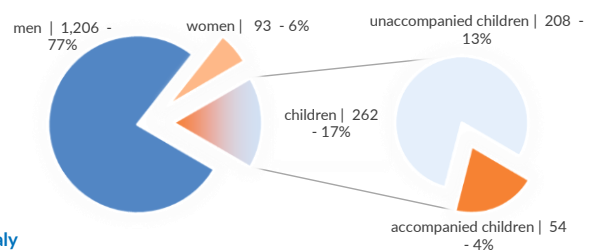

Italy weekly snapshot - 16 Jun 2019

(The charts below are based on figures from the Italian Ministry of Interior and UNHCR estimates. All figures are provisional and subject to change)

Total arrivals (1 Jan - 16 Jun 2019):	2,154
Total arrivals (1 Jan - 16 Jun 2018):	15,585
Total arrivals 1 Jun - 16 Jun 2019	593
Total arrivals 1 Jun - 16 Jun 2018	2,155
Average daily arrivals in June 2019 so far:	37
Average daily arrivals in May 2019:	25

Estimated # of arrivals during the last seven days **26**

(Based on arrivals or registration figures collected by UNHCR staff)

Mon, 10 Jun 2019	16
Tue, 11 Jun 2019	0
Wed, 12 Jun 2019	0
Thu, 13 Jun 2019	0
Fri, 14 Jun 2019	0
Sat, 15 Jun 2019	10
Sun, 16 Jun 2019	0

Arrivals per month

* (as of 16 Jun 2019)

Sea arrivals of last weeks

Asylum applications

(Applications are not necessarily lodged by new arrivals)

Sea arrivals by gender and age - Jan -May 2019

Most common sea arrival nationalities in Italy (comparison with previous month)