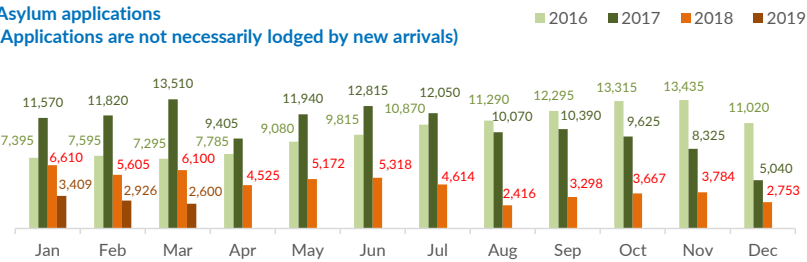

Italy weekly snapshot - 16 Jun 2019

(The charts below are based on figures from the Italian Ministry of Interior and UNHCR estimates. All figures are provisional and subject to change)

Total arrivals (1 Jan - 16 Jun 2019):	2,154
Total arrivals (1 Jan - 16 Jun 2018):	15,585
Total arrivals 1 Jun - 16 Jun 2019	593
Total arrivals 1 Jun - 16 Jun 2018	2,155
Average daily arrivals in June 2019 so far:	37
Average daily arrivals in May 2019:	25

Estimated # of arrivals during the last seven days **26**

(Based on arrivals or registration figures collected by UNHCR staff)

Mon, 10 Jun 2019	16
Tue, 11 Jun 2019	0
Wed, 12 Jun 2019	0
Thu, 13 Jun 2019	0
Fri, 14 Jun 2019	0
Sat, 15 Jun 2019	10
Sun, 16 Jun 2019	0

Arrivals per month

* (as of 16 Jun 2019)

Sea arrivals of last weeks

Asylum applications

(Applications are not necessarily lodged by new arrivals)

Sea arrivals by gender and age - Jan -May 2019

Most common sea arrival nationalities in Italy (comparison with previous month)

* % of the monthly total

Estimated daily sea arrivals in 2019