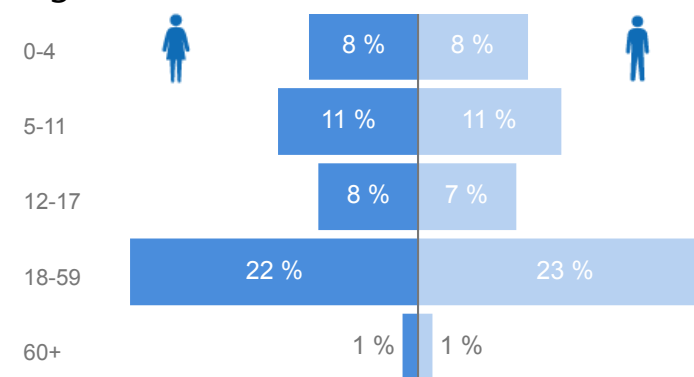

Uganda - Refugee Statistics May 2019 - Nakivale

Total Population

111,808

Total Households

33,125

Total Refugees

109,426

Total Asylum-Seekers

2,382

Zones

Level3	HHs	Individuals
Base Camp	21,119	67,039
Juru	6,213	22,481
Rubondo	5,681	22,100

Age & Gender Breakdown

Country of Origin	Total
Democratic Republic of the Congo	55,294
Burundi	31,884
Somalia	13,030
Rwanda	9,410
Eritrea	1,088

New Registration by Month

Occupation * - Top 7

* Age is between 18 - 59 years for Occupation

Specific Needs - Top 7