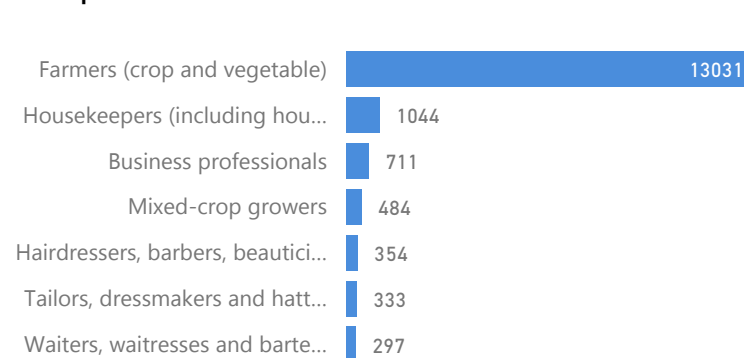

Occupation * - Top 7