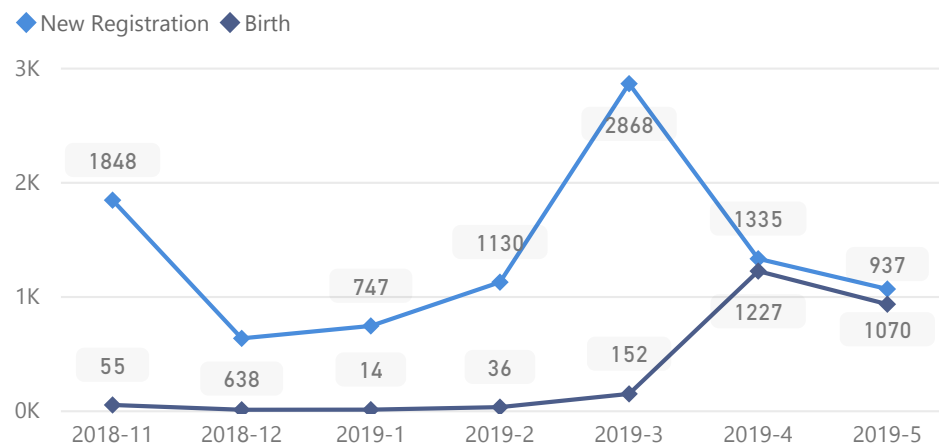

Uganda - Refugee Statistics May 2019 - Nakivale

Total Population

111,808

Total Households

33,125

Total Refugees

109,426

Total Asylum-Seekers

2,382

Zones

Level3	HHs	Individuals
Base Camp	21,119	67,039
Juru	6,213	22,481
Rubondo	5,681	22,100

Age & Gender Breakdown

Country of Origin	Total
Democratic Republic of the Congo	55,294
Burundi	31,884
Somalia	13,030
Rwanda	9,410
Eritrea	1,088

New Registration by Month

Occupation * - Top 7

* Age is between 18 - 59 years for Occupation

Specific Needs - Top 7