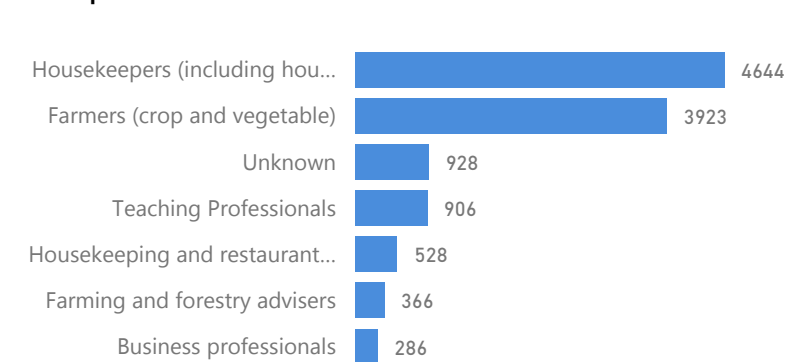

Age & Gender Breakdown

Country of Origin

Country of Origin	Total
South Sudan	120,047
Sudan	30
Democratic Republic of the Congo	4

New Registration by Month

Occupation * - Top 7

* Age is between 18 - 59 years for Occupation

Specific Needs - Top 7