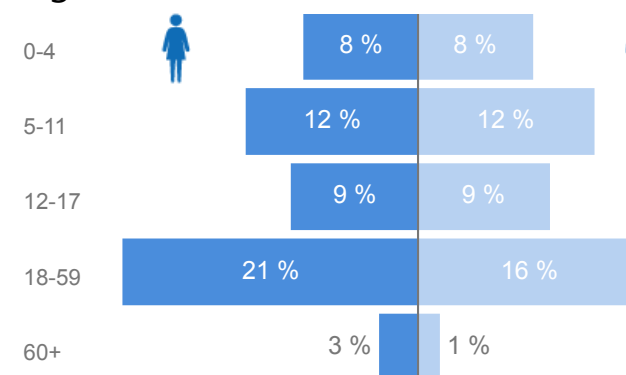

Elderly

4 %

5,006

Total Refugees

120,066

Total Asylum-Seekers

15

Women

53 %

63,413

Youth 15-24

22 %

25,890

Zones

Level3	HHs	Individuals
Morobi	8,485	33,437
Dongo West	6,470	24,349
Chinyi	4,862	18,653
Basecamp Ibakwe	3,408	14,563
Dongo East	3,093	12,262
Belemaling	2,425	9,946
Budri	1,873	6,796

Age & Gender Breakdown

Country of Origin

Country of Origin	Total
South Sudan	120,047
Sudan	30
Democratic Republic of the Congo	4

New Registration by Month

Occupation * - Top 7

* Age is between 18 - 59 years for Occupation