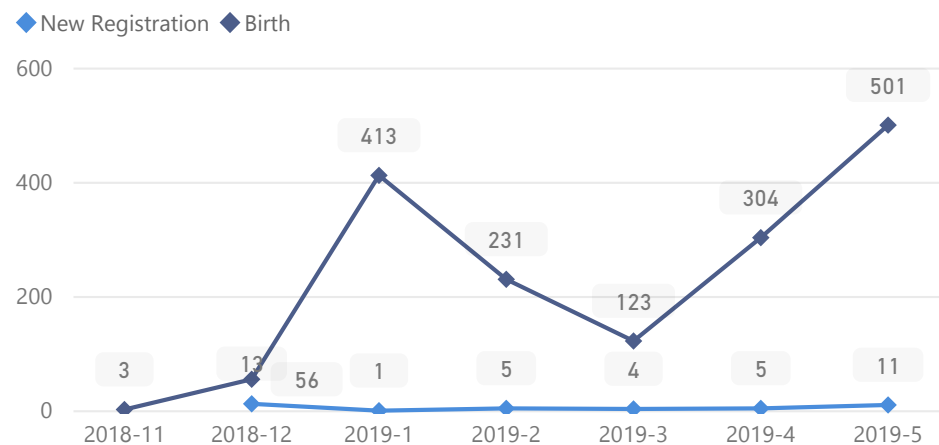

Elderly

4 %

5,006

Total Refugees

120,066

Total Asylum-Seekers

15

Women

53 %

63,413

Youth 15-24

22 %

25,890

Zones

Level3	HHs	Individuals
Morobi	8,485	33,437
Dongo West	6,470	24,349
Chinyi	4,862	18,653
Basecamp Ibakwe	3,408	14,563
Dongo East	3,093	12,262
Belemaling	2,425	9,946
Budri	1,873	6,796

Age & Gender Breakdown

Country of Origin

Country of Origin	Total
South Sudan	120,047
Sudan	30
Democratic Republic of the Congo	4

New Registration by Month

Occupation * - Top 7

* Age is between 18 - 59 years for Occupation