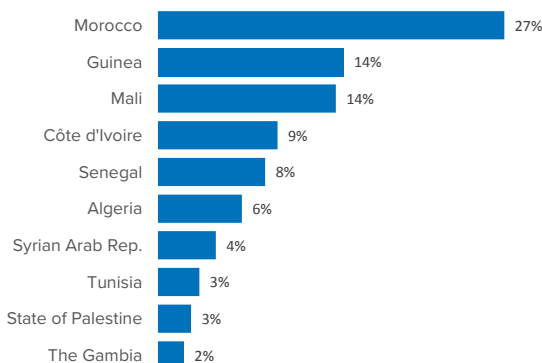

SPAIN Weekly snapshot - Week 25 (17 - 23 Jun 2019)

The charts below are based on figures from the Ministry of Interior and UNHCR estimates. All figures are provisional and subject to change

Refugees & migrants: sea and land arrivals in week 25¹

The boundaries and names shown and the designations used on this map do not imply official endorsement or acceptance by the United Nations

Total Sea and Land

Sea

Land (Ceuta & Melilla)

Sea and land arrivals during the last five weeks¹

Arrivals per month²

Most common nationalities, Jan - May 2019²

Demographic breakdown, Jan - May 2019²