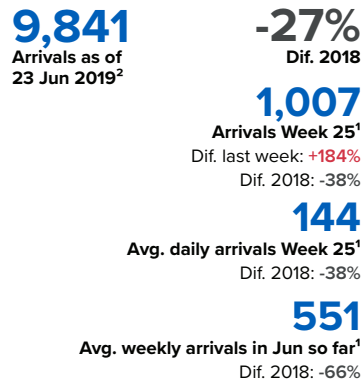

SPAIN Weekly snapshot - Week 25 (17 - 23 Jun 2019)

The charts below are based on figures from the Ministry of Interior and UNHCR estimates. All figures are provisional and subject to change

Refugees & migrants: sea and land arrivals in week 25¹

The boundaries and names shown and the designations used on this map do not imply official endorsement or acceptance by the United Nations

Total Sea and Land

Sea

Land (Ceuta & Melilla)

Sea and land arrivals during the last five weeks¹