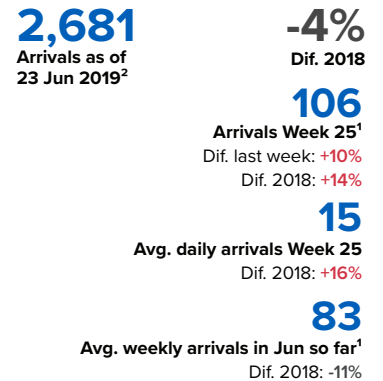

SPAIN Weekly snapshot - Week 25 (17 - 23 Jun 2019)

The charts below are based on figures from the Ministry of Interior and UNHCR estimates. All figures are provisional and subject to change

Refugees & migrants: sea and land arrivals in week 25¹

The boundaries and names shown and the designations used on this map do not imply official endorsement or acceptance by the United Nations

Total Sea and Land

Sea

Land (Ceuta & Melilla)

Sea and land arrivals during the last five weeks¹

Arrivals per month²

Most common nationalities, Jan - May 2019²

Demographic breakdown, Jan - May 2019²