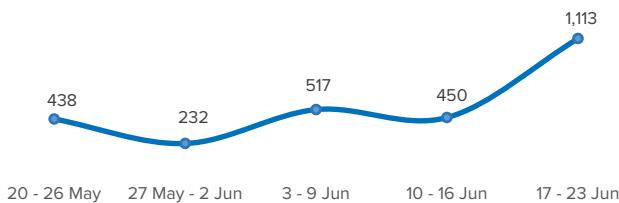

SPAIN Weekly snapshot - Week 25 (17 - 23 Jun 2019)

The charts below are based on figures from the Ministry of Interior and UNHCR estimates. All figures are provisional and subject to change

Refugees & migrants: sea and land arrivals in week 25¹

Arrivals per month²

Most common nationalities, Jan - May 2019²

Demographic breakdown, Jan - May 2019²