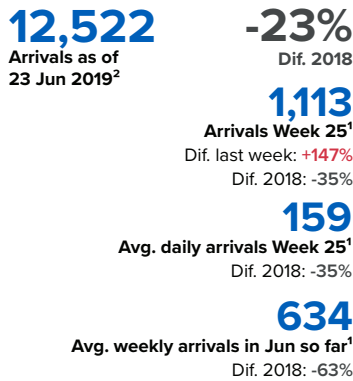

SPAIN Weekly snapshot - Week 25 (17 - 23 Jun 2019)

The charts below are based on figures from the Ministry of Interior and UNHCR estimates. All figures are provisional and subject to change

Refugees & migrants: sea and land arrivals in week 25¹

The boundaries and names shown and the designations used on this map do not imply official endorsement or acceptance by the United Nations

Total Sea and Land

Sea

Land (Ceuta & Melilla)

Sea and land arrivals during the last five weeks¹