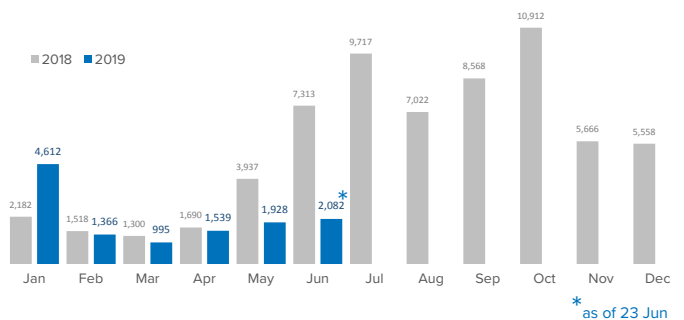

SPAIN Weekly snapshot - Week 25 (17 - 23 Jun 2019)

The charts below are based on figures from the Ministry of Interior and UNHCR estimates. All figures are provisional and subject to change

Refugees & migrants: sea and land arrivals in week 25¹

The boundaries and names shown and the designations used on this map do not imply official endorsement or acceptance by the United Nations

Total Sea and Land

Sea

Land (Ceuta & Melilla)

Sea and land arrivals during the last five weeks¹

Arrivals per month²

Most common nationalities, Jan - May 2019²

Demographic breakdown, Jan - May 2019²