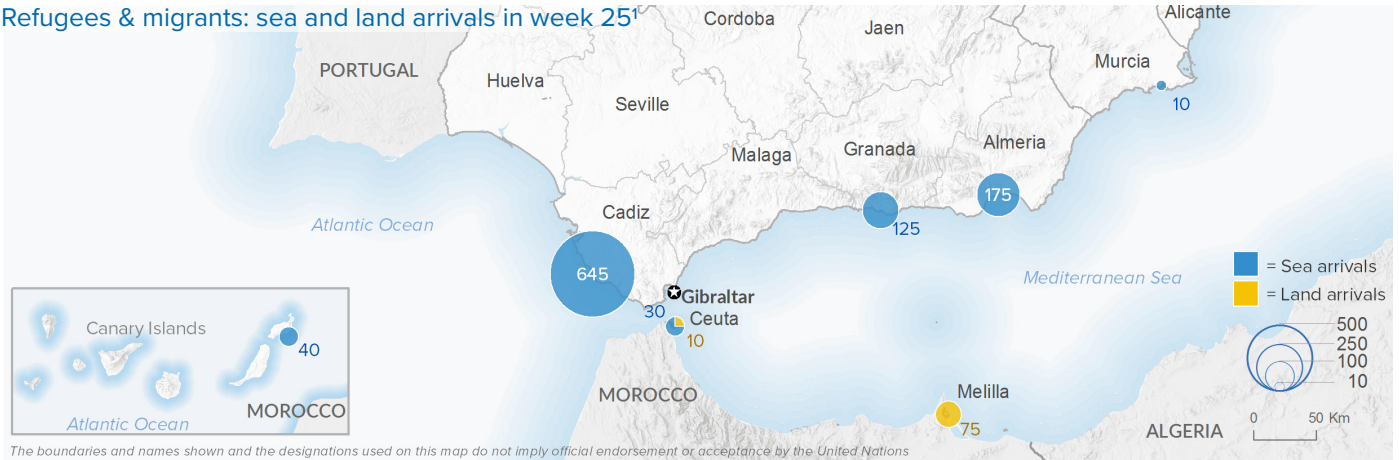

SPAIN Weekly snapshot - Week 25 (17 - 23 Jun 2019)

The charts below are based on figures from the Ministry of Interior and UNHCR estimates. All figures are provisional and subject to change

Refugees & migrants: sea and land arrivals in week 25¹

The boundaries and names shown and the designations used on this map do not imply official endorsement or acceptance by the United Nations

Total Sea and Land

Sea

Land (Ceuta & Melilla)

Sea and land arrivals during the last five weeks¹