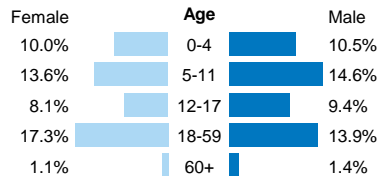

SOMALIA

Somali returnees from Kenya at 30 Jun 2019

84,227
refugee returnees (2014 - 2019)

Age, gender composition

Women and children combined represent 85% of all returnees to date

Somali returnees by destination

Region	Individuals	Percent
Lower Juba	53,796	64%
Banadir	15,001	18%
Bay	9,318	11%
Gedo	2,922	3%
Middle Juba	1,541	2%
Middle Shabelle	798	1%
Lower Shabelle	117	0%
Hiraan	42	0%
Bari	12	0%
Nugaal	13	0%
Woq. Galbeed	18	0%
Other	649	1%
TOTAL	84,227	100%