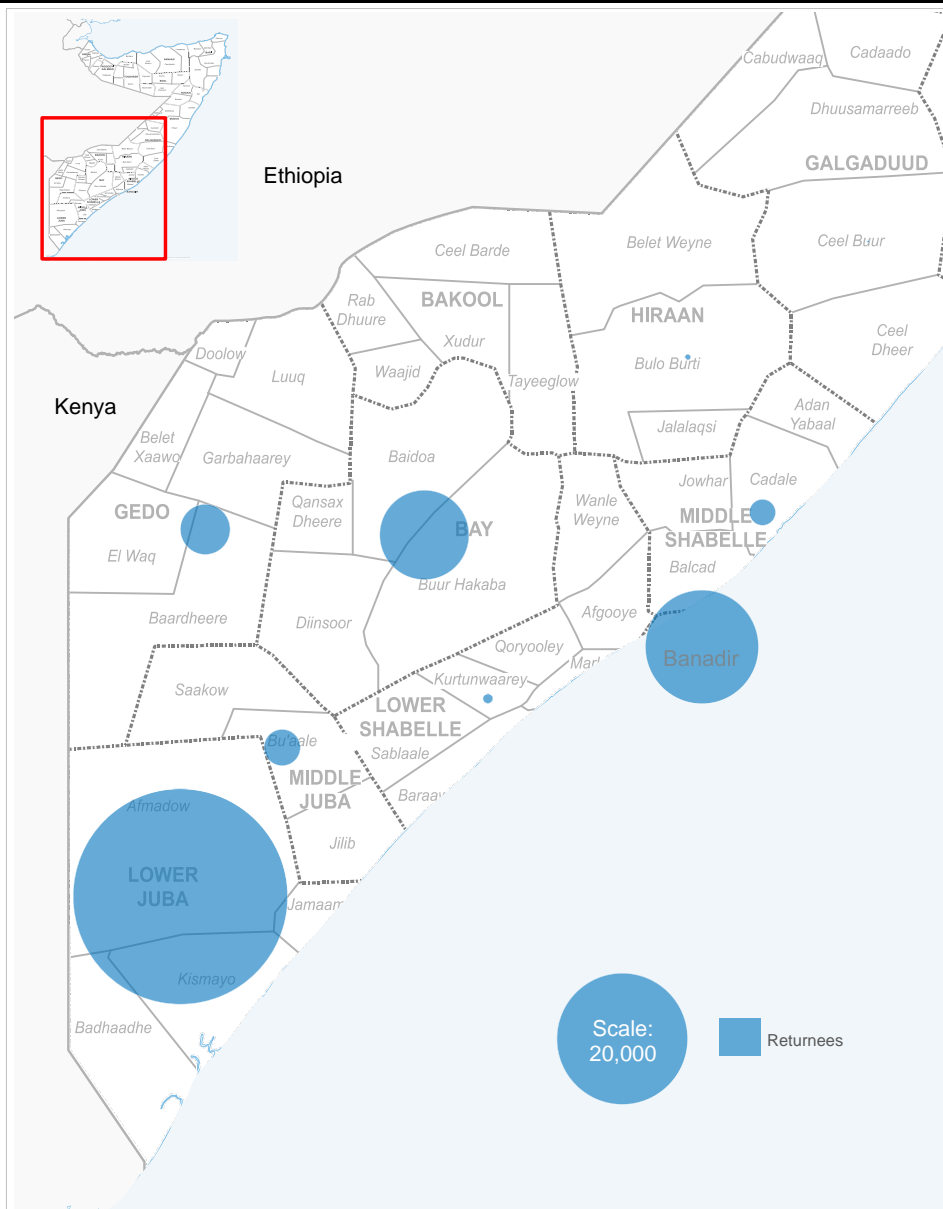

SOMALIA

Somali returnees from Kenya at 30 Jun 2019

84,227
refugee returnees (2014 - 2019)

Age, gender composition

Women and children combined represent 85% of all returnees to date

Somali returnees by destination

Region	Individuals	Percent
Lower Juba	53,796	64%
Banadir	15,001	18%
Bay	9,318	11%
Gedo	2,922	3%
Middle Juba	1,541	2%
Middle Shabelle	798	1%
Lower Shabelle	117	0%
Hiraan	42	0%
Bari	12	0%
Nugaal	13	0%
Woq. Galbeed	18	0%
Other	649	1%
TOTAL	84,227	100%

Data on destinations for returnees from Kenya are generally based on the place of initial return. In the case of arrivals by road convoy in 2017, the final destination declared on arrival is used.

Returnees from Kenya by month