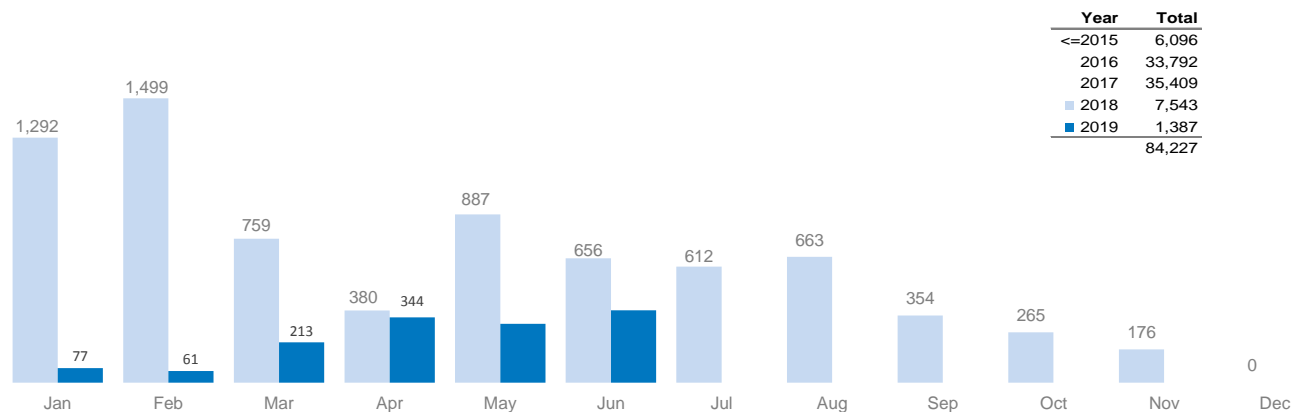

SOMALIA

Somali returnees from Kenya at 30 Jun 2019

84,227
refugee returnees (2014 - 2019)

Age, gender composition

Women and children combined represent 85% of all returnees to date

Somali returnees by destination

Region	Individuals	Percent
Lower Juba	53,796	64%
Banadir	15,001	18%
Bay	9,318	11%
Gedo	2,922	3%
Middle Juba	1,541	2%
Middle Shabelle	798	1%
Lower Shabelle	117	0%
Hiraan	42	0%
Bari	12	0%
Nugaal	13	0%
Woq. Galbeed	18	0%
Other	649	1%
TOTAL	84,227	100%

Data on destinations for returnees from Kenya are generally based on the place of initial return. In the case of arrivals by road convoy in 2017, the final destination declared on arrival is used.

Returnees from Kenya by month