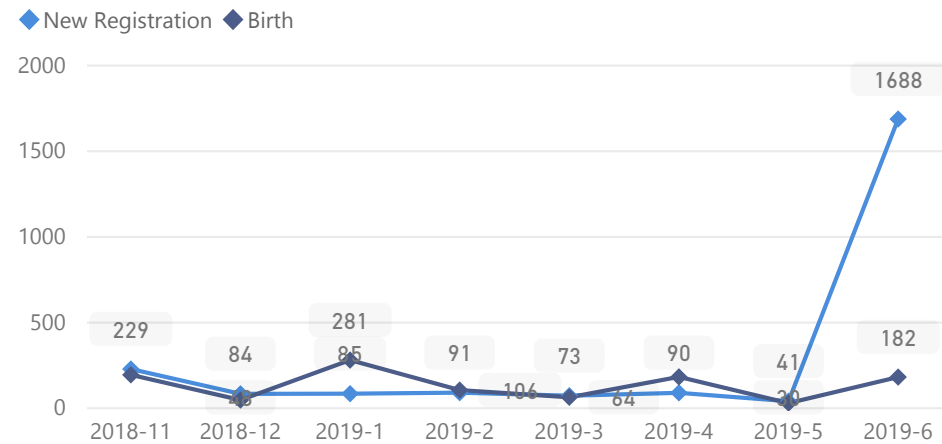

New Registration by Month