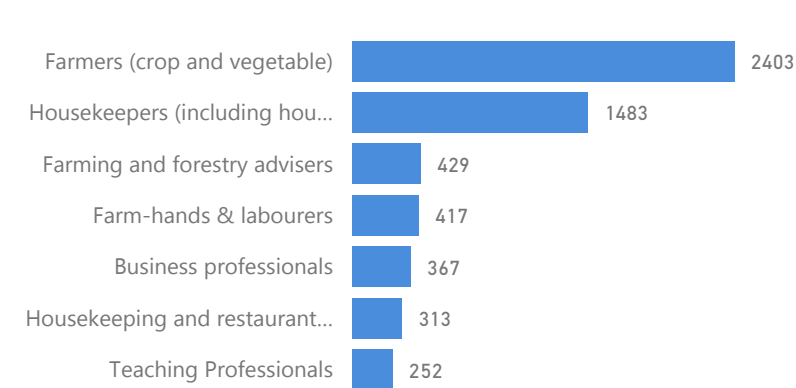

## Age & Gender Breakdown

Country of Origin - Top 6	Total
South Sudan	59,752
Sudan	22
Democratic Republic of the Congo	18
Central African Republic	5
Chad	1
Senegal	1

## Occupation \* - Top 7

\* Age is between 18 - 59 years for Occupation