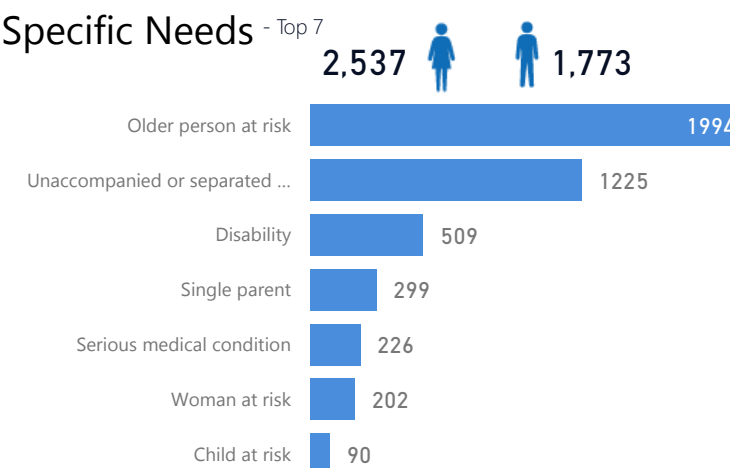

Specific Needs - Top 7