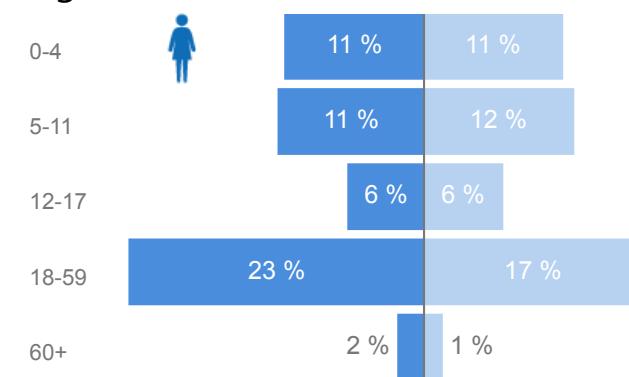

## Zones

Level3	HHs	Individuals
Maratatu D	5,316	13,180
Kavule	4,782	11,040
Maratatu B	4,605	11,272
Mombasa	3,554	9,535
Maratatu A	3,312	8,374
Mukarange	3,132	7,296
Maratatu C	2,284	5,556
Kyebitaka	1,838	6,879
Malembo C	1,337	3,839
Kinakyeitaka	1,148	2,893
Kagoma	1,038	3,788
Kasonga	586	2,398
Rwenyawawa	568	2,371
Malembo A	453	1,610
Nyamiganda	436	1,957
Nyambogo	383	1,767
Munsisa B	291	1,259
Malembo	279	1,090
Munsisa A	270	1,221
Kentomi	232	977
Mukunyu A	226	949

## Occupation \* - Top 5 56.2% Have occupation

Farmers (crop and vegetable)	17949
Fishermen	975
Housekeepers (including hou...)	959
Farming and forestry advisers	831
Business professionals	813

\* Age is between 18 - 59 years for Occupation

## Age & Gender Breakdown