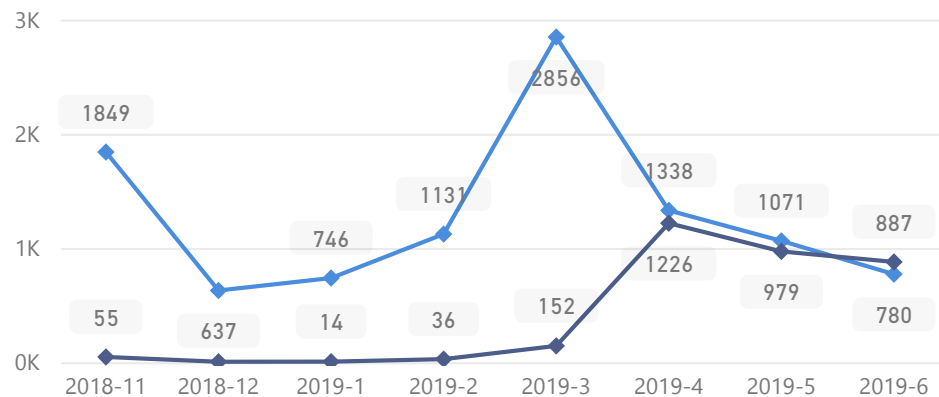

New Registration by Month

◆ New Registration ◆ Birth