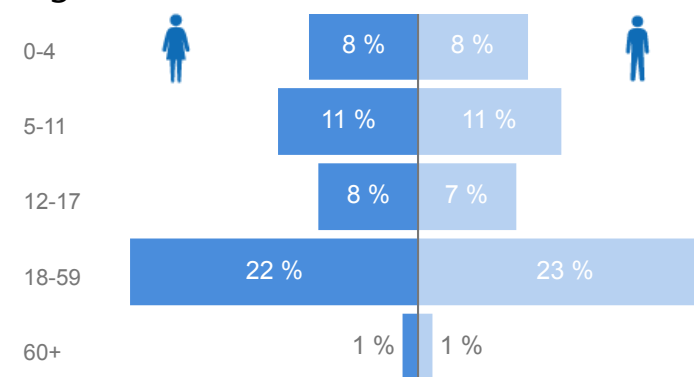

Uganda - Refugee Statistics June 2019 - Nakivale

Total Population

113,467

Total Households

33,453

Total Refugees

110,385

Total Asylum-Seekers

3,082

Zones

Level3	HHs	Individuals
Base Camp	21,333	68,144
Juru	6,307	22,793
Rubondo	5,673	22,280

Age & Gender Breakdown

Women and Children

77 %

86,814

Elderly

2 %

2,396

Women

50 %

56,256

Youth 15-24

21 %

23,781

* Age is between 18 - 59 years for Occupation

Specific Needs - Top 7