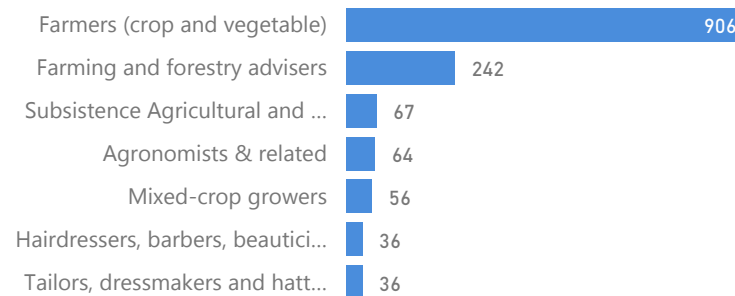

Country of Origin

Country of Origin	Total
Democratic Republic of the Congo	4,127
Rwanda	1,807
Burundi	1,612

New Registration by Month

Occupation * - Top 7

57.9% Have occupation

* Age is between 18 - 59 years for Occupation

Specific Needs - Top 7