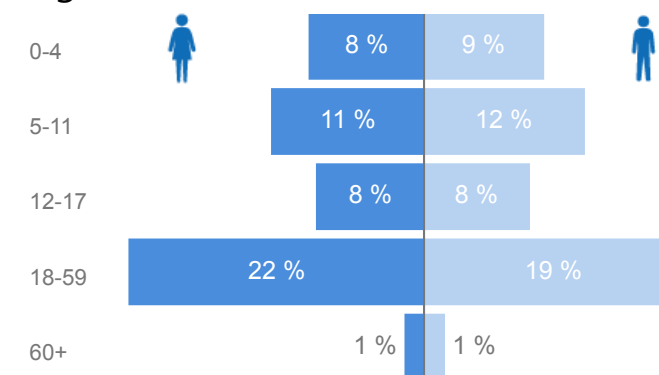

Elderly

3 %

214

Total Refugees

7,457

Total Asylum-Seekers

89

Women

51 %

3,847

Youth 15-24

20 %

1,515

Zones

Level3	HHS	Individuals
Kifunjo	587	2,309
Busheka	480	1,952
Michinga	472	1,940
Rurongo	200	843
Kazinga	116	487

Age & Gender Breakdown

Country of Origin

Country of Origin	Total
Democratic Republic of the Congo	4,127
Rwanda	1,807
Burundi	1,612

New Registration by Month

Occupation * - Top 7

57.9% Have occupation

* Age is between 18 - 59 years for Occupation