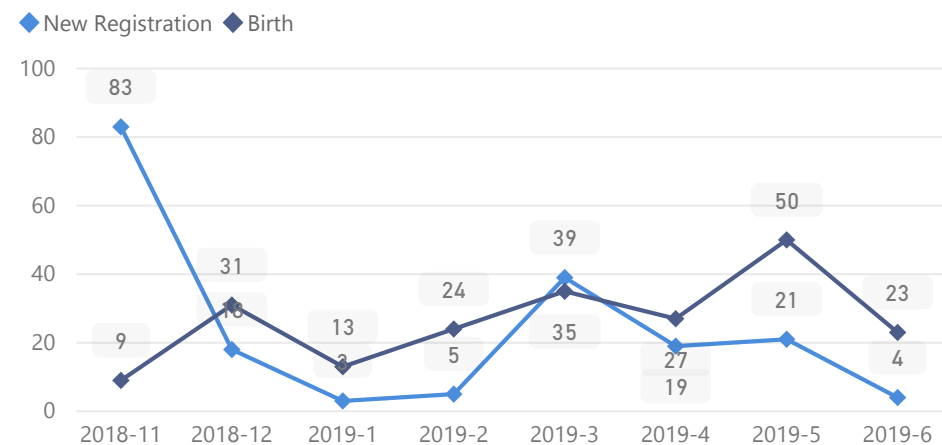

Uganda - Refugee Statistics June 2019 - Oruchinga

Total Population

7,546

Total Households

1,861

Women and Children

79 %

5,996

Elderly

3 %

214

Total Refugees

7,457

Total Asylum-Seekers

89

Women

51 %

3,847

Youth 15-24

20 %

1,515

Zones

Level3	HHS	Individuals
Kifunjo	587	2,309
Busheka	480	1,952
Michinga	472	1,940
Rurongo	200	843
Kazinga	116	487

Age & Gender Breakdown

Country of Origin

Country of Origin	Total
Democratic Republic of the Congo	4,127
Rwanda	1,807
Burundi	1,612

New Registration by Month

Occupation * - Top 7

57.9% Have occupation

* Age is between 18 - 59 years for Occupation