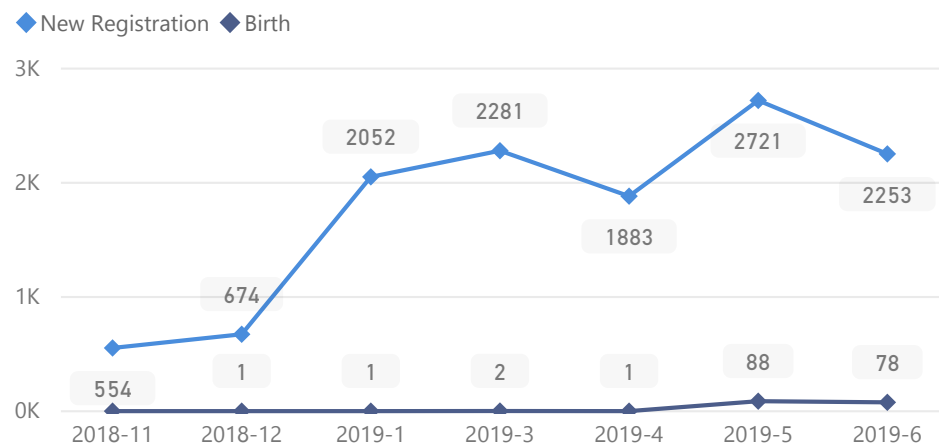

Elderly

2 %

1,152

Total Refugees

48,007

Total Asylum-Seekers

258

Women

52 %

24,893

Youth 15-24

21 %

9,989

Zones

Level3	HHS	Individuals
Zone 5B	3,863	12,101
Zone 7	2,630	9,436
Zone 4	2,075	6,762
Zone 5A	2,067	6,932
Zone 6	1,441	4,532
Zone 2	1,296	3,623
Zone 1	912	2,457
Zone 3	736	2,410

Age & Gender Breakdown

Country of Origin	Total
South Sudan	48,039
Sudan	226

New Registration by Month

Occupation * - Top 7

* Age is between 18 - 59 years for Occupation

Specific Needs - Top 7