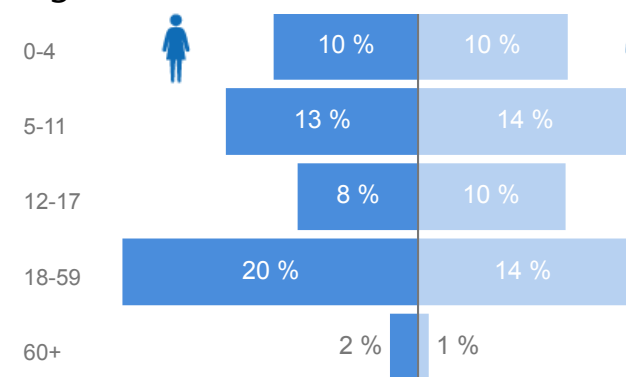

Elderly

2 %

1,152

Total Refugees

48,007

Total Asylum-Seekers

258

Women

52 %

24,893

Youth 15-24

21 %

9,989

Zones

Level3	HHS	Individuals
Zone 5B	3,863	12,101
Zone 7	2,630	9,436
Zone 4	2,075	6,762
Zone 5A	2,067	6,932
Zone 6	1,441	4,532
Zone 2	1,296	3,623
Zone 1	912	2,457
Zone 3	736	2,410

Age & Gender Breakdown

Country of Origin	Total
South Sudan	48,039
Sudan	226

New Registration by Month

Occupation * - Top 7

* Age is between 18 - 59 years for Occupation

Specific Needs - Top 7