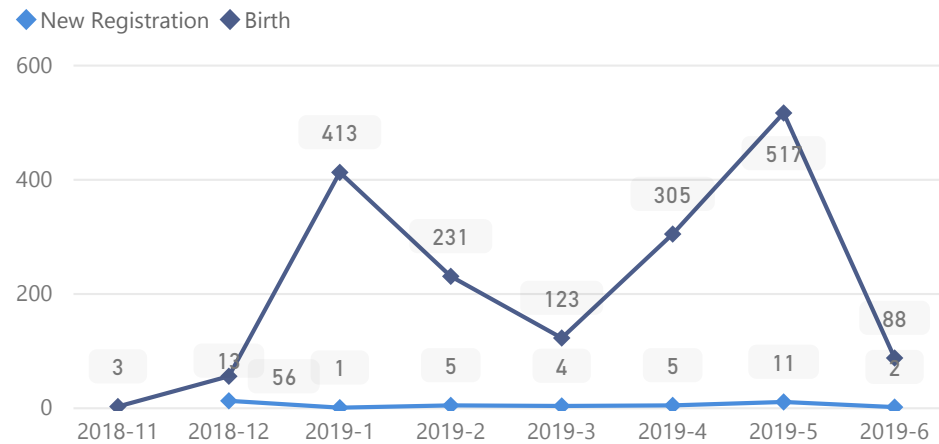

Elderly

4 %

5,005

Total Refugees

120,179

Total Asylum-Seekers

15

Women

53 %

63,462

Youth 15-24

22 %

25,890

Zones

Level3	HHs	Individuals
Morobi	8,487	33,466
Dongo West	6,468	24,371
Chinyi	4,862	18,666
Basecamp Ibakwe	3,407	14,574
Dongo East	3,092	12,271
Belemaling	2,423	9,955
Budri	1,873	6,806

Age & Gender Breakdown

Country of Origin - Top 6	Total
South Sudan	120,160
Sudan	30
Democratic Republic of the Congo	4

New Registration by Month

Occupation * - Top 7 30.2% Have occupation

* Age is between 18 - 59 years for Occupation