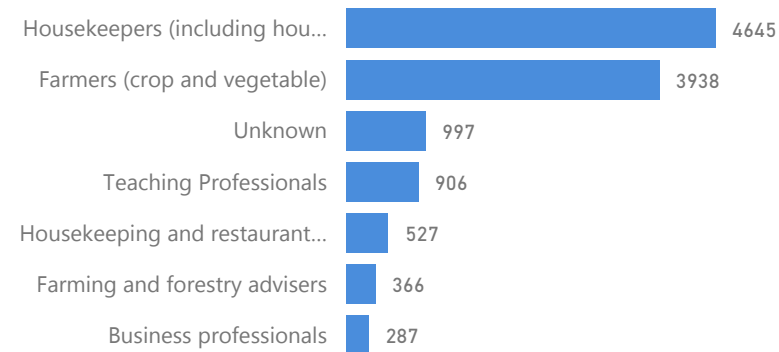

Age & Gender Breakdown

Country of Origin - Top 6	Total
South Sudan	120,160
Sudan	30
Democratic Republic of the Congo	4

New Registration by Month

Occupation * - Top 7 30.2% Have occupation

* Age is between 18 - 59 years for Occupation

Specific Needs - Top 7