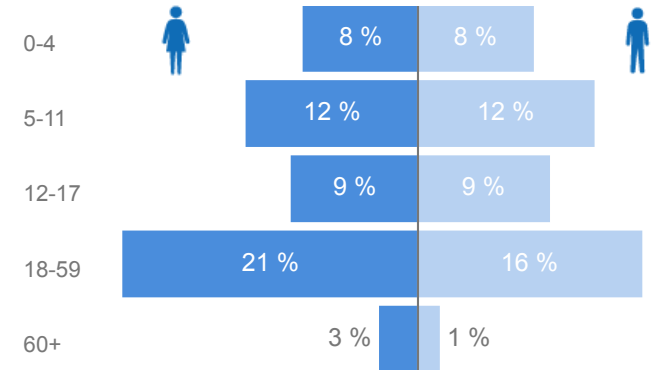

Elderly

4 %

5,005

Total Refugees

120,179

Total Asylum-Seekers

15

Women

53 %

63,462

Youth 15-24

22 %

25,890

Zones

Level3	HHs	Individuals
Morobi	8,487	33,466
Dongo West	6,468	24,371
Chinyi	4,862	18,666
Basecamp Ibakwe	3,407	14,574
Dongo East	3,092	12,271
Belemaling	2,423	9,955
Budri	1,873	6,806

Age & Gender Breakdown

Country of Origin - Top 6	Total
South Sudan	120,160
Sudan	30
Democratic Republic of the Congo	4

New Registration by Month

Occupation * - Top 7 30.2% Have occupation

* Age is between 18 - 59 years for Occupation