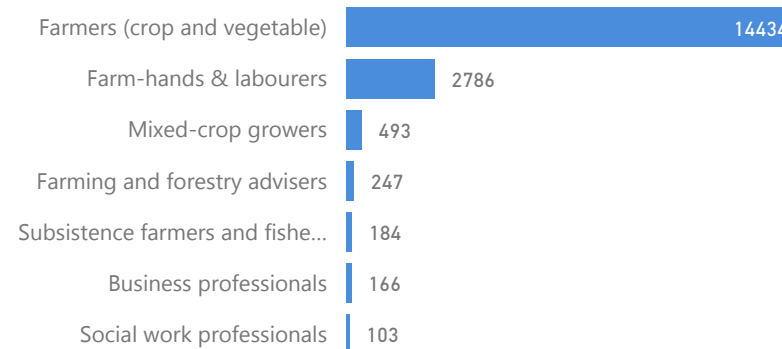

Occupation * - Top 7 **65.9%** Have occupation