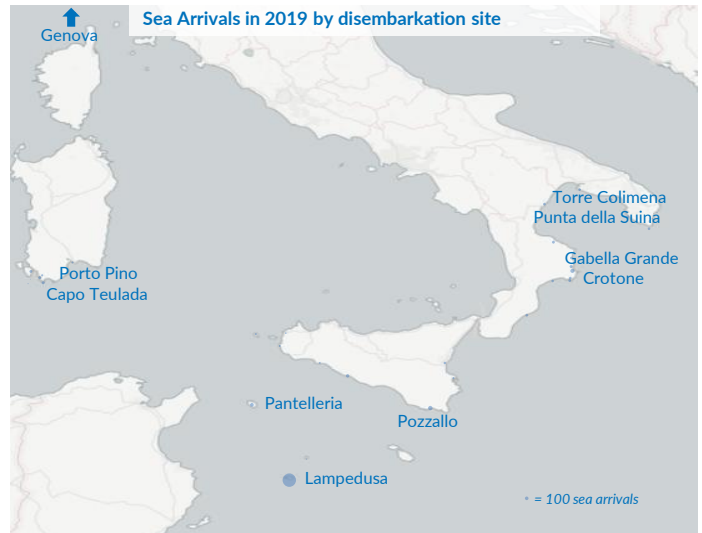

Italy weekly snapshot - 21 Jul 2019

(The charts below are based on figures from the Italian Ministry of Interior and UNHCR estimates. All figures are provisional and subject to change)

Total arrivals (1 Jan - 21 Jul 2019):	3,358
Total arrivals (1 Jan - 21 Jul 2018):	17,887
Total arrivals 1 Jul - 21 Jul 2019	579
Total arrivals 1 Jul - 21 Jul 2018	1,310
Average daily arrivals in July 2019 so far:	28
Average daily arrivals in June 2019:	41

Dead and missing in 2019 - Central Med (as of 21 Jul)	423
Dead and missing in 2019 - Mediterranean Sea (as of 21 Jul)	668
Dead and missing in 2018 - Central Med (as of 21 Jul)	1,094
Dead and missing in 2018 - Mediterranean Sea (as of 21 Jul)	1,494
Dead and missing in 2018 - Central Med	1,279
Dead and missing in 2018 - Mediterranean Sea	2,277

Estimated # of arrivals during the last seven days	172

(Based on arrivals or registration figures collected by UNHCR staff)

Mon, 15 Jul 2019	0
Tue, 16 Jul 2019	0
Wed, 17 Jul 2019	0
Thu, 18 Jul 2019	5
Fri, 19 Jul 2019	104
Sat, 20 Jul 2019	8
Sun, 21 Jul 2019	55

Arrivals per month