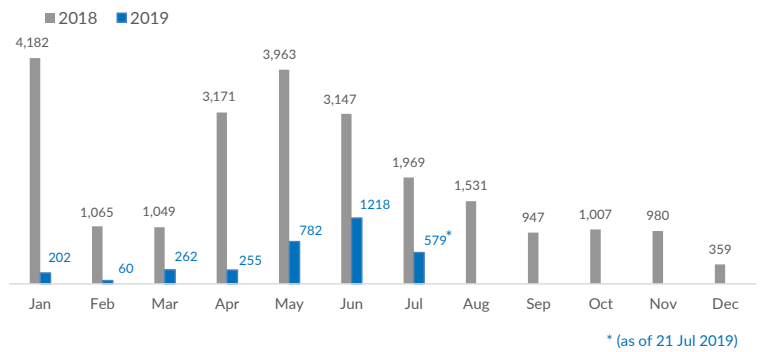

Sea arrivals by gender and age - Jan - Jun 2019