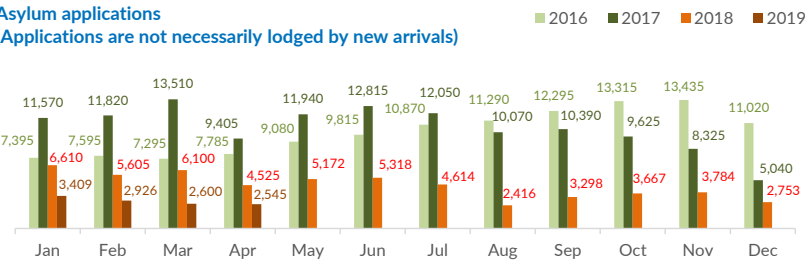

## Italy weekly snapshot - 21 Jul 2019

(The charts below are based on figures from the Italian Ministry of Interior and UNHCR estimates. All figures are provisional and subject to change)

<b>Total arrivals (1 Jan - 21 Jul 2019):</b>	<b>3,358</b>
Total arrivals (1 Jan - 21 Jul 2018):	17,887
<b>Total arrivals 1 Jul - 21 Jul 2019</b>	<b>579</b>
Total arrivals 1 Jul - 21 Jul 2018	1,310
<b>Average daily arrivals in July 2019 so far:</b>	<b>28</b>
Average daily arrivals in June 2019:	41

<b>Estimated # of arrivals during the last seven days</b>	<b>172</b>
---	------------

(Based on arrivals or registration figures collected by UNHCR staff)

Mon, 15 Jul 2019	0
Tue, 16 Jul 2019	0
Wed, 17 Jul 2019	0
Thu, 18 Jul 2019	5
Fri, 19 Jul 2019	104
Sat, 20 Jul 2019	8
Sun, 21 Jul 2019	55

Arrivals per month

Sea arrivals of last weeks

Asylum applications (Applications are not necessarily lodged by new arrivals)

Sea arrivals by gender and age - Jan - Jun 2019

Most common sea arrival nationalities in Italy (comparison with previous month)