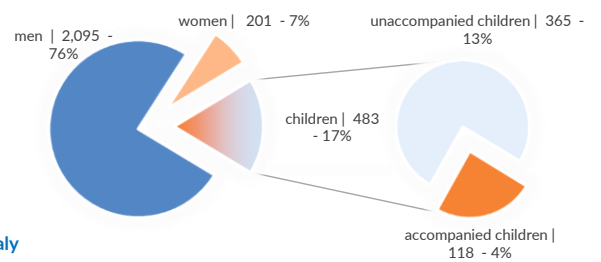

<b>Estimated # of arrivals during the last seven days</b>	<b>172</b>
---	------------

(Based on arrivals or registration figures collected by UNHCR staff)

Mon, 15 Jul 2019	0
Tue, 16 Jul 2019	0
Wed, 17 Jul 2019	0
Thu, 18 Jul 2019	5
Fri, 19 Jul 2019	104
Sat, 20 Jul 2019	8
Sun, 21 Jul 2019	55

Arrivals per month

Sea arrivals of last weeks

Asylum applications (Applications are not necessarily lodged by new arrivals)

Sea arrivals by gender and age - Jan - Jun 2019

Most common sea arrival nationalities in Italy (comparison with previous month)