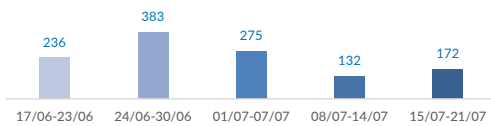

## Italy weekly snapshot - 21 Jul 2019

(The charts below are based on figures from the Italian Ministry of Interior and UNHCR estimates. All figures are provisional and subject to change)

<b>Total arrivals (1 Jan - 21 Jul 2019):</b>	<b>3,358</b>
Total arrivals (1 Jan - 21 Jul 2018):	17,887
<b>Total arrivals 1 Jul - 21 Jul 2019</b>	<b>579</b>
Total arrivals 1 Jul - 21 Jul 2018	1,310
<b>Average daily arrivals in July 2019 so far:</b>	<b>28</b>
Average daily arrivals in June 2019:	41

<b>Estimated # of arrivals during the last seven days</b>	<b>172</b>
---	------------

(Based on arrivals or registration figures collected by UNHCR staff)

Mon, 15 Jul 2019	0
Tue, 16 Jul 2019	0
Wed, 17 Jul 2019	0
Thu, 18 Jul 2019	5
Fri, 19 Jul 2019	104
Sat, 20 Jul 2019	8
Sun, 21 Jul 2019	55

Arrivals per month

Sea arrivals of last weeks

Asylum applications (Applications are not necessarily lodged by new arrivals)

Sea arrivals by gender and age - Jan - Jun 2019

Most common sea arrival nationalities in Italy (comparison with previous month)