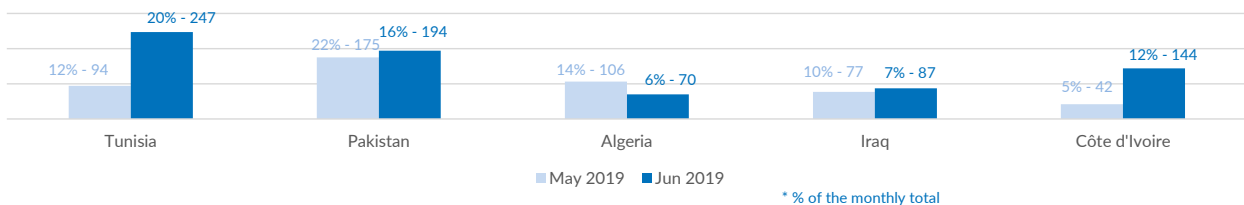

<b>Estimated # of arrivals during the last seven days</b>	<b>172</b>
---	------------

(Based on arrivals or registration figures collected by UNHCR staff)

Mon, 15 Jul 2019	0
Tue, 16 Jul 2019	0
Wed, 17 Jul 2019	0
Thu, 18 Jul 2019	5
Fri, 19 Jul 2019	104
Sat, 20 Jul 2019	8
Sun, 21 Jul 2019	55

Arrivals per month

Sea arrivals of last weeks

Asylum applications (Applications are not necessarily lodged by new arrivals)

Sea arrivals by gender and age - Jan - Jun 2019

Most common sea arrival nationalities in Italy (comparison with previous month)