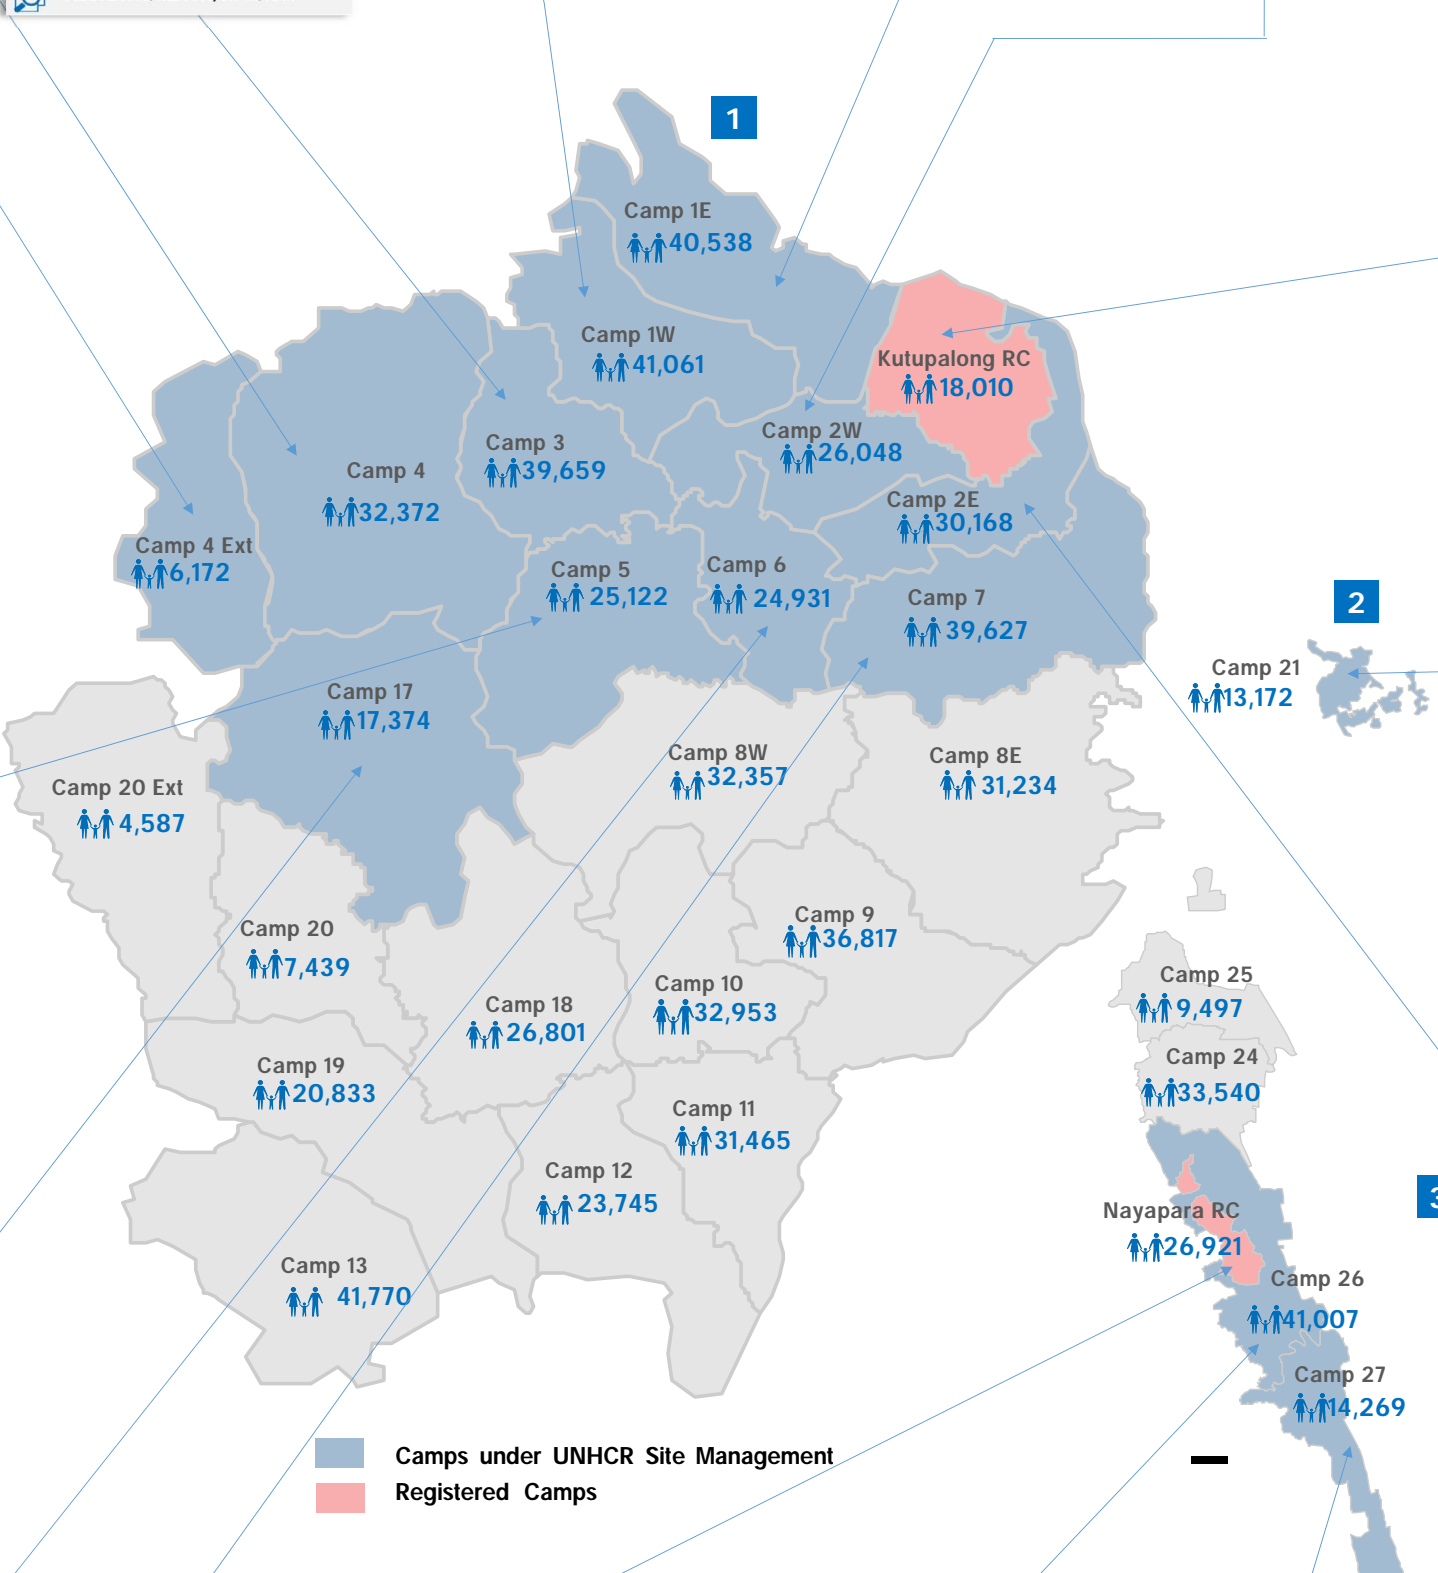

Camp 1W 30

- HELNETAS/ACTED
- TAI, HI
- RI, BRAC, HI, SCI, CODEC, BITA, IRC
- TAI, CARE/COAST, MUKTI, RI, RTMI, DCA, CPI, IRC
- CODEC, NRC, SCI, BRAC, Plan, MUKTI, COAST, COTE
- GK, HI, RTMI, CPI, HAEFA
- TDH, ACF, BRAC
- BRAC, SCI, YPSA
- BRAC, CARITAS, BDRCS, Tearfund/CCDB, MUKTI, CIB
- BRAC, SCI, TAI
- BRAC, ACF
- CNRS, IUCN
- HELNETAS/REACH, NPM/IOM

Camp 1E 28

- BRAC
- TAI, HI
- BRAC, HI, SCI, RI, CODEC, BITA, IRC
- RTMI, CARE/COAST, RI, TAI, IRC
- CODEC, NRC, SCI, SCI/YPSA, BRAC, Plan, DAM, COAST, RISDA, COTE, MUKTI, CIB
- BRAC, RTMI, HI, MI/GK
- TDH, BRAC, MI/GK
- BRAC
- BRAC, BDRCS, Tearfund/CCDB, Tearfund/COAST, CIB
- ACF, BRAC, SCI, TAI, BITA
- BRAC, ACF
- IUCN
- HELNETAS/REACH, NPM/IOM

Camp 2W 22

- DRC
- DRC, TAI
- CODEC, BRAC, BITA, IRC, DRC
- BRAC, TAI, MUKTI, IRC, RI
- CODEC, NRC, SCI, MUKTI, COAST, COTE
- GK, RTMI, IRC
- ACF, BRAC
- BRAC, GUK, MUKTI
- DRC, BDRCS
- BRAC, TAI
- ACF, SHED
- CNRS, IUCN
- HELNETAS/REACH, NPM/IOM, ACF, SHED/IOM

Partners per sector

- Site Management: 4
- Protection: 26
- Child Protection: 25
- SGBV: 20
- Education: 24
- Health: 29
- Nutrition: 12
- Food: 13
- Shelter: 15
- CwC: 9
- WASH: 18
- Environment: 3
- Assessment: 7
- Number of Partners: 111
- Refugee population: 436,451

Camp 4 Ext 14

- HELNETAS/ACTED
- BRAC, CARITAS
- BRAC, DCA
- BRAC, NRC, SCI
- BRAC, GK
- ACF, SARPV
- OXFAM, BRAC, YPSA
- BRAC, CARITAS, BDRCS
- BRAC, SCI, BITA
- BRAC
- IUCN
- HELNETAS/REACH, NPM/IOM

Kutupalong RC 27

- BRAC
- TAI, HI
- SCI, ACF, Friendship, HI, TDH, UP/SMKK, SIF, FDF, MC, BRAC
- TAI, MUKTI, WVI, IRC, BRAC
- CODEC, NRC, SCI, TAI, HI, AFF
- GK, MDMR/RRRC, RTMI, HI, RHU
- ACF
- BRAC, BDRCS
- BRAC, TAI
- NGOF, OXFAM
- IUCN
- HELNETAS/REACH, NPM/IOM

Camp 21 32

- ADRA
- BNWLA, BRAC, HI, SCI, DCA, COAST, DSS, Aparajeyo Bangladesh
- SCI, DCA, Aparajeyo Bangladesh, COAST, BRAC
- BNWLA, BRAC, DCA, BRAC, BNWLA, DRC
- CODEC, NRC, SCI, BRAC, DAM, Friendship, MUKTI, Moonlight Development Society
- BRAC, SCI, DGHS, Moonlight Development Society, Qatar Charity
- ACF, SCI, BRAC, CWW
- ICRC, Qatar Charity, Moonlight Development Society
- ADRA, BDRCS, Embassy of Oman, BRAC
- BRAC, SCI, TAI
- SI, BRAC, DCA, Qatar Charity
- IUCN
- HELNETAS/REACH, NPM/IOM, ADRA

Camp 2E 17

- DRC
- DRC, TAI
- CODEC, BRAC, BITA, DRC
- BRAC, MUKTI, TAI, RI
- CODEC, NRC, SCI, BRAC, MUKTI, COAST, COTE
- BRAC
- BRAC, ACF
- BRAC
- DRC, BDRCS
- ACF, BRAC, TAI
- ACF
- IUCN
- HELNETAS/REACH, NPM/IOM, ACF, SHED/IOM

Camp 13 41,770

- HELNETAS/ACTED
- BRAC, HI, YPSA,
- RI, HI, TDH, SCI, BRAC, BITA, Plan, DSK, AMURT/SKUS
- BRAC, RI, DCA, PULSE, MUKTI, RTMI, BNWLA, PIN
- BRAC, NRC, SCI, SCI/YPSA, Friendship, DAM, MUKTI, JCF, COTE, AMURT/SKUS
- BRAC, HI, RI, HMBD, RTMI, ORBIS
- SCI, CWW
- YPSA, AAB, SCI
- BRAC, CARITAS, BDRCS
- BRAC, SCI, TAI
- NGOF, BDRCS
- IUCN
- HELNETAS/REACH, NPM/IOM

Camp 19 20,833

- HELNETAS/ACTED
- BRAC, HI, YPSA,
- RI, HI, TDH, SCI, BRAC, BITA, Plan, DSK, AMURT/SKUS
- BRAC, RI, DCA, PULSE, MUKTI, RTMI, BNWLA, PIN
- BRAC, NRC, SCI, SCI/YPSA, Friendship, DAM, MUKTI, JCF, COTE, AMURT/SKUS
- BRAC, HI, RI, HMBD, RTMI, ORBIS
- SCI, CWW
- YPSA, AAB, SCI
- BRAC, CARITAS, BDRCS
- BRAC, SCI, TAI
- NGOF, BDRCS
- IUCN
- HELNETAS/REACH, NPM/IOM

Camp 10 32,953

- HELNETAS/ACTED
- BRAC, HI, YPSA,
- RI, HI, TDH, SCI, BRAC, BITA, Plan, DSK, AMURT/SKUS
- BRAC, RI, DCA, PULSE, MUKTI, RTMI, BNWLA, PIN
- BRAC, NRC, SCI, SCI/YPSA, Friendship, DAM, MUKTI, JCF, COTE, AMURT/SKUS
- BRAC, HI, RI, HMBD, RTMI, ORBIS
- SCI, CWW
- YPSA, AAB, SCI
- BRAC, CARITAS, BDRCS
- BRAC, SCI, TAI
- NGOF, BDRCS
- IUCN
- HELNETAS/REACH, NPM/IOM

Camp 11 31,465

- HELNETAS/ACTED
- BRAC, HI, YPSA,
- RI, HI, TDH, SCI, BRAC, BITA, Plan, DSK, AMURT/SKUS
- BRAC, RI, DCA, PULSE, MUKTI, RTMI, BNWLA, PIN
- BRAC, NRC, SCI, SCI/YPSA, Friendship, DAM, MUKTI, JCF, COTE, AMURT/SKUS
- BRAC, HI, RI, HMBD, RTMI, ORBIS
- SCI, CWW
- YPSA, AAB, SCI
- BRAC, CARITAS, BDRCS
- BRAC, SCI, TAI
- NGOF, BDRCS
- IUCN
- HELNETAS/REACH, NPM/IOM

Camp 12 23,745

- HELNETAS/ACTED
- BRAC, HI, YPSA,
- RI, HI, TDH, SCI, BRAC, BITA, Plan, DSK, AMURT/SKUS
- BRAC, RI, DCA, PULSE, MUKTI, RTMI, BNWLA, PIN
- BRAC, NRC, SCI, SCI/YPSA, Friendship, DAM, MUKTI, JCF, COTE, AMURT/SKUS
- BRAC, HI, RI, HMBD, RTMI, ORBIS
- SCI, CWW
- YPSA, AAB, SCI
- BRAC, CARITAS, BDRCS
- BRAC, SCI, TAI
- NGOF, BDRCS
- IUCN
- HELNETAS/REACH, NPM/IOM