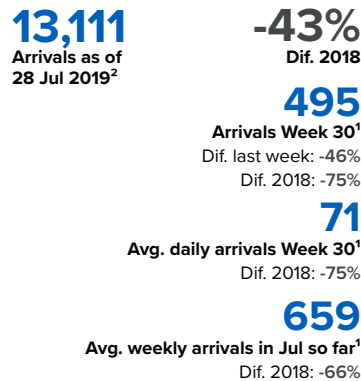

SPAIN Weekly snapshot - Week 30 (22 - 28 Jul 2019)

The charts below are based on figures from the Ministry of Interior and UNHCR estimates. All figures are provisional and subject to change

Refugees & migrants: sea and land arrivals in week 30¹

Total Sea and Land

Sea

Land (Ceuta & Melilla)

Sea and land arrivals during the last five weeks ¹

Arrivals per month ²

Most common nationalities, Jan - Jun 2019 ²

Demographic breakdown, Jan - Jun 2019 ²