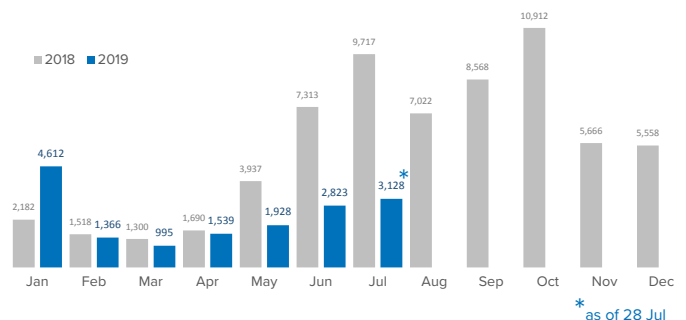

SPAIN Weekly snapshot - Week 30 (22 - 28 Jul 2019)

The charts below are based on figures from the Ministry of Interior and UNHCR estimates. All figures are provisional and subject to change

Refugees & migrants: sea and land arrivals in week 30¹

Total Sea and Land

Sea

Land (Ceuta & Melilla)

Sea and land arrivals during the last five weeks ¹

Arrivals per month ²

Most common nationalities, Jan - Jun 2019 ²

Demographic breakdown, Jan - Jun 2019 ²