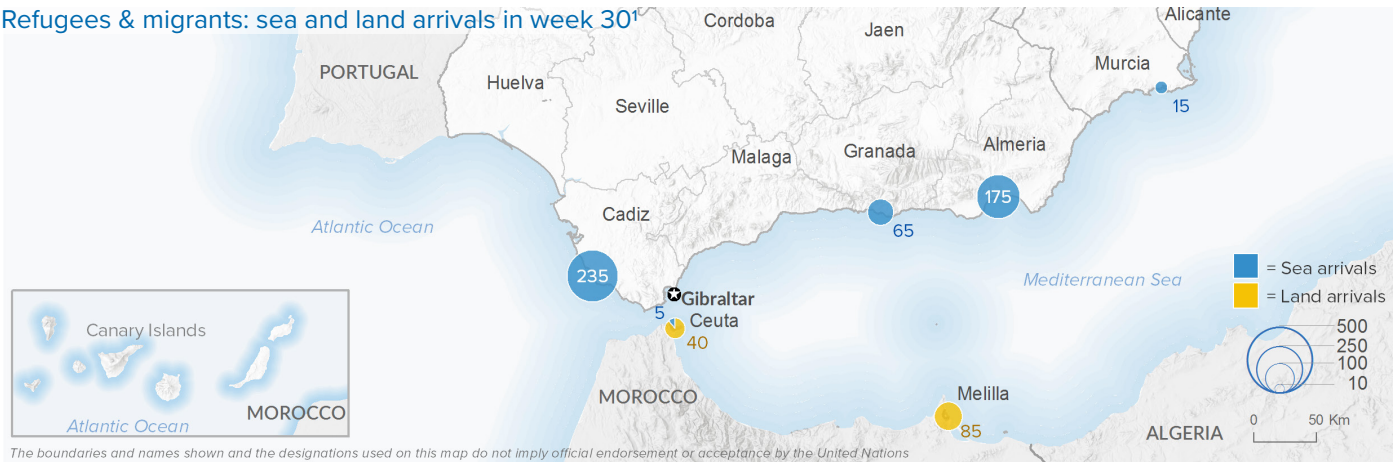

SPAIN Weekly snapshot - Week 30 (22 - 28 Jul 2019)

The charts below are based on figures from the Ministry of Interior and UNHCR estimates. All figures are provisional and subject to change

Refugees & migrants: sea and land arrivals in week 30¹

Total Sea and Land

Sea

Land (Ceuta & Melilla)

Sea and land arrivals during the last five weeks ¹

Arrivals per month ²

Most common nationalities, Jan - Jun 2019 ²

Demographic breakdown, Jan - Jun 2019 ²