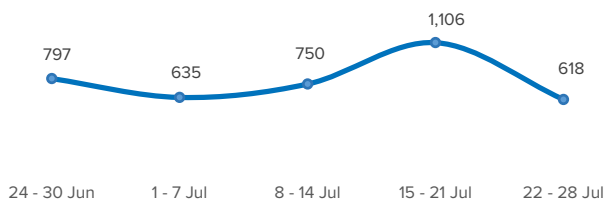

SPAIN Weekly snapshot - Week 30 (22 - 28 Jul 2019)

The charts below are based on figures from the Ministry of Interior and UNHCR estimates. All figures are provisional and subject to change

Refugees & migrants: sea and land arrivals in week 30¹

Total Sea and Land

Sea

Land (Ceuta & Melilla)

Sea and land arrivals during the last five weeks ¹

Arrivals per month ²

Most common nationalities, Jan - Jun 2019 ²

Demographic breakdown, Jan - Jun 2019 ²