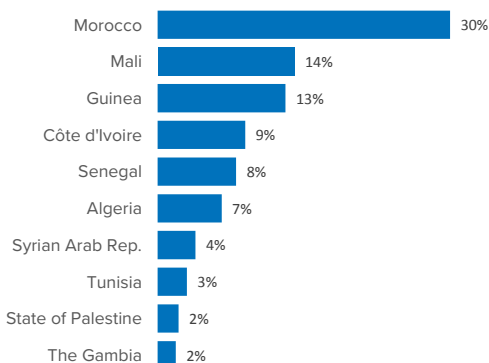

SPAIN Weekly snapshot - Week 30 (22 - 28 Jul 2019)

The charts below are based on figures from the Ministry of Interior and UNHCR estimates. All figures are provisional and subject to change

Refugees & migrants: sea and land arrivals in week 30¹

Total Sea and Land

Sea

Land (Ceuta & Melilla)

Sea and land arrivals during the last five weeks ¹

Arrivals per month ²

Most common nationalities, Jan - Jun 2019 ²

Demographic breakdown, Jan - Jun 2019 ²