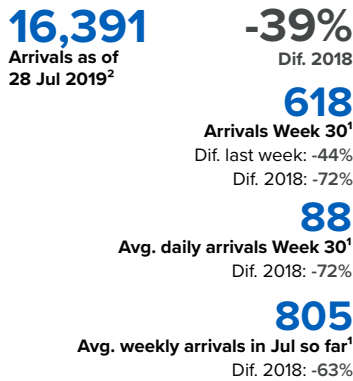

SPAIN Weekly snapshot - Week 30 (22 - 28 Jul 2019)

The charts below are based on figures from the Ministry of Interior and UNHCR estimates. All figures are provisional and subject to change

Refugees & migrants: sea and land arrivals in week 30¹

Total Sea and Land

Sea

Land (Ceuta & Melilla)

Sea and land arrivals during the last five weeks ¹

Arrivals per month ²

Most common nationalities, Jan - Jun 2019 ²

Demographic breakdown, Jan - Jun 2019 ²