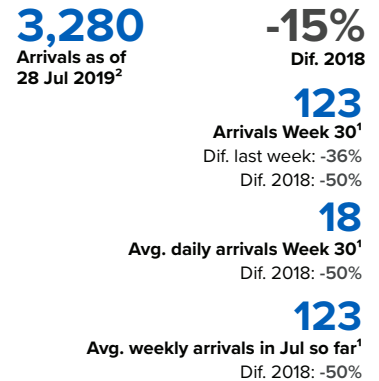

SPAIN Weekly snapshot - Week 30 (22 - 28 Jul 2019)

The charts below are based on figures from the Ministry of Interior and UNHCR estimates. All figures are provisional and subject to change

Refugees & migrants: sea and land arrivals in week 30¹

Total Sea and Land

Sea

Land (Ceuta & Melilla)

Sea and land arrivals during the last five weeks ¹

Arrivals per month ²

Most common nationalities, Jan - Jun 2019 ²

Demographic breakdown, Jan - Jun 2019 ²