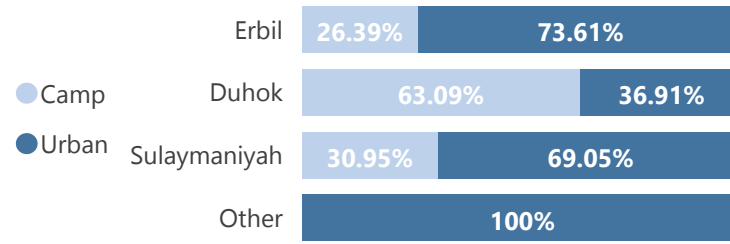

Camp and Urban Population

Population Trend

Governorate	Individuals	Household	% of Total
Erbil	117,236	36,849	51.23%
Erbil Urban	86,301	29,587	37.71%
Darashakran Camp	11,974	2,707	5.23%
Qushtappa Camp	8,223	2,002	3.59%
Kawergosk Camp	7,910	1,941	3.46%
Basirma Camp	2,828	612	1.24%
Duhok	79,402	21,248	34.70%
Domiz Camp	30,829	7,531	13.47%
Duhok Urban	29,306	9,253	12.81%
Domiz Camp 2	10,021	2,394	4.38%
Gawilan Camp	8,188	1,809	3.58%
Akre Settlement	1,058	261	0.46%
Sulaymaniyah	29,317	9,325	12.81%
Sulaymaniyah Urban	20,244	7,086	8.85%
Arbat Camp	9,073	2,239	3.96%
Other	2,896	1,139	1.27%
Other Urban Locations	2,896	1,139	1.27%
Total	228,851	68,561	100.00%