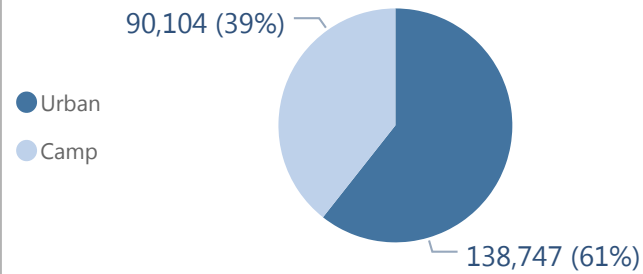

Camp and Urban Population

Population Trend

Governorate	Individuals	Household	% of Total
Erbil	117,236	36,849	51.23%
Erbil Urban	86,301	29,587	37.71%
Darashakran Camp	11,974	2,707	5.23%
Qushtappa Camp	8,223	2,002	3.59%
Kawergosk Camp	7,910	1,941	3.46%
Basirma Camp	2,828	612	1.24%
Duhok	79,402	21,248	34.70%
Domiz Camp	30,829	7,531	13.47%
Duhok Urban	29,306	9,253	12.81%
Domiz Camp 2	10,021	2,394	4.38%
Gawilan Camp	8,188	1,809	3.58%
Akre Settlement	1,058	261	0.46%
Sulaymaniyah	29,317	9,325	12.81%
Sulaymaniyah Urban	20,244	7,086	8.85%
Arbat Camp	9,073	2,239	3.96%
Other	2,896	1,139	1.27%
Other Urban Locations	2,896	1,139	1.27%
Total	228,851	68,561	100.00%