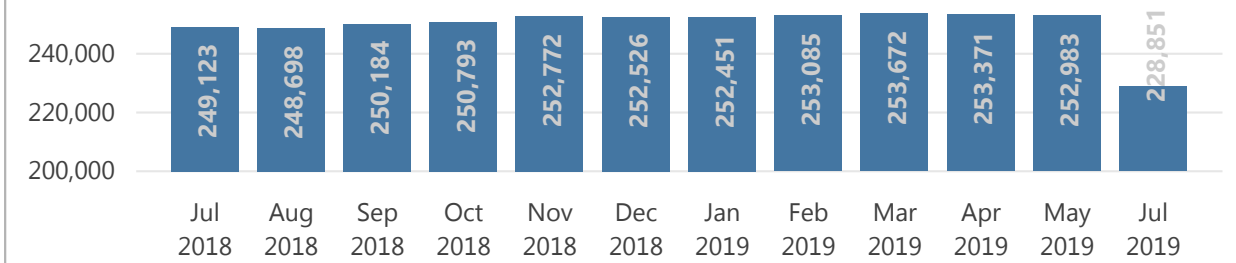

Camp and Urban Population

Population Trend

Governorate	Individuals	Household	% of Total
Erbil	117,236	36,849	51.23%
Erbil Urban	86,301	29,587	37.71%
Darashakran Camp	11,974	2,707	5.23%
Qushtappa Camp	8,223	2,002	3.59%
Kawergosk Camp	7,910	1,941	3.46%
Basirma Camp	2,828	612	1.24%
Duhok	79,402	21,248	34.70%
Domiz Camp	30,829	7,531	13.47%
Duhok Urban	29,306	9,253	12.81%
Domiz Camp 2	10,021	2,394	4.38%
Gawilan Camp	8,188	1,809	3.58%
Akre Settlement	1,058	261	0.46%
Sulaymaniyah	29,317	9,325	12.81%
Sulaymaniyah Urban	20,244	7,086	8.85%
Arbat Camp	9,073	2,239	3.96%
Other	2,896	1,139	1.27%
Other Urban Locations	2,896	1,139	1.27%
Total	228,851	68,561	100.00%