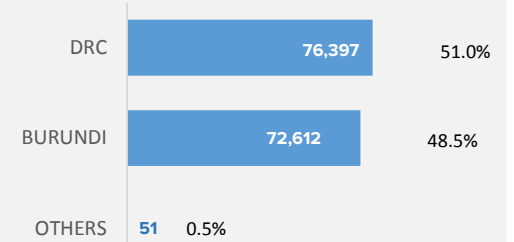

Population Figures

Total Population **149,060**

Refugees **145,165**

Asylum Seekers **299**

Others **3,596**

CoO Breakdown (Ref)

Age Breakdown

Monthly Registration Trends