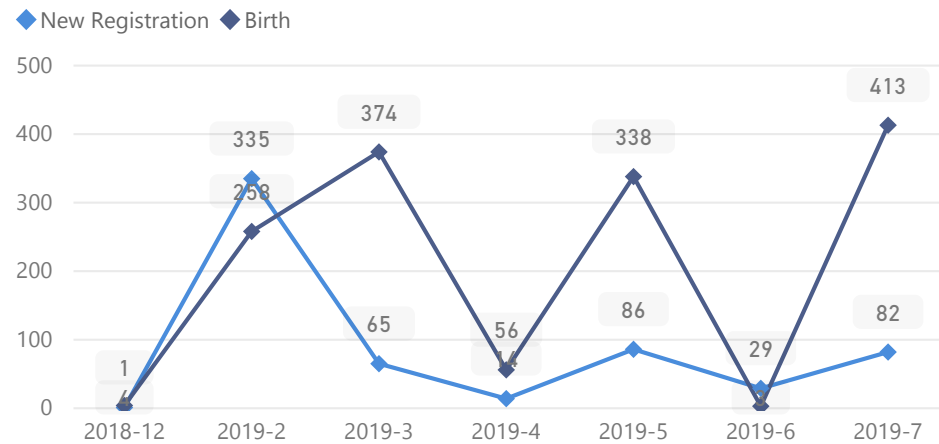

New Registration by Month