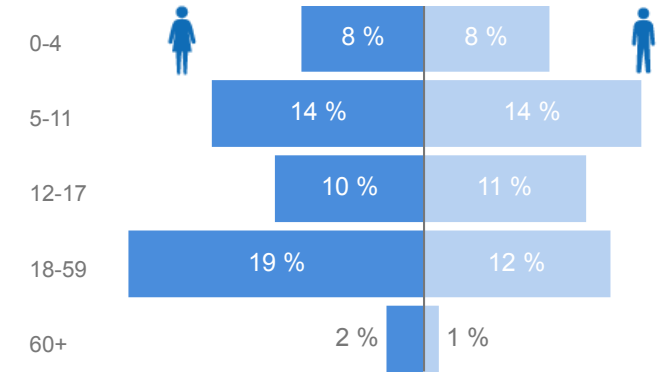

Uganda - Refugee Statistics July 2019 - Adjumani

Total Population

204,987

Total Households

34,809

Women and Children

87 %
178,000

Elderly
3 %
6,808

Total Refugees

204,874

Total Asylum-Seekers

113

Women
54 %
110,014

Youth 15-24
23 %
46,311

Zones

Level3	HHS	Individuals
Pagrinya	6,494	36,577
Nyumanzi	5,868	39,533
Ayilo I	3,477	24,329
Maaji II	3,186	16,104
Maaji III	3,141	14,861
Ayilo II	2,219	13,601
Agojo	1,712	6,665
Boroli I	1,699	9,822
Baratuku	1,139	6,408
Alere	1,060	6,719
Mirieyi	983	6,271
Boroli II	902	4,989
Olua I	796	5,450
Mungula I	750	4,843
Olua II	568	4,255
Mungula II	288	1,569
Oliji	225	1,407
Elema	192	946

Age & Gender Breakdown