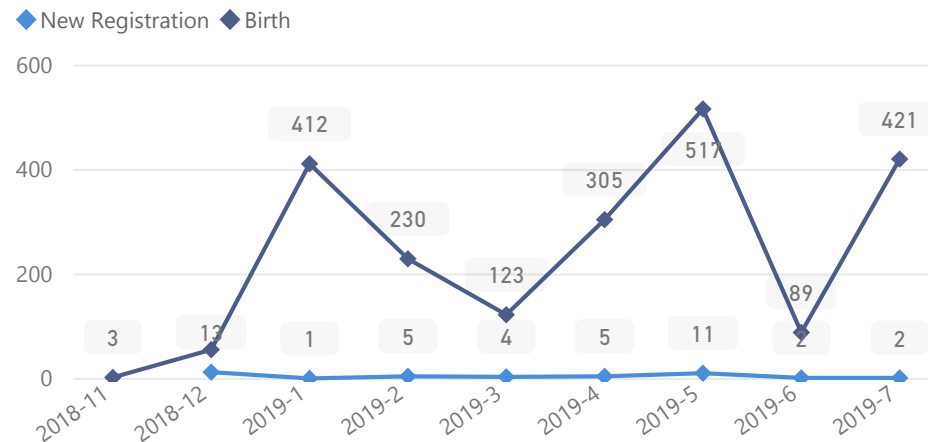

New Registration by Month