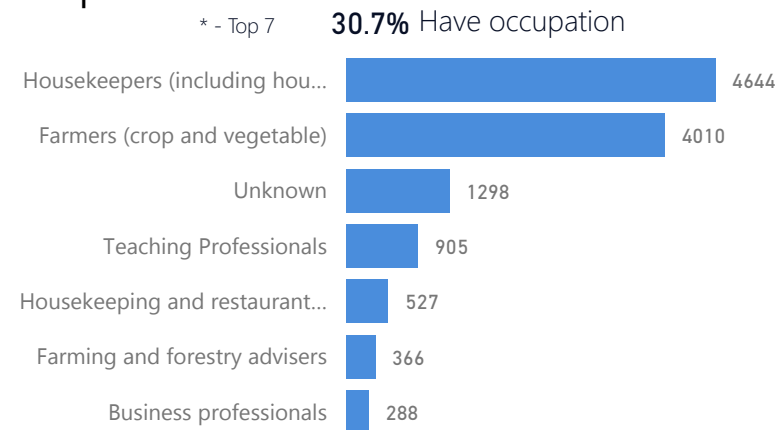

## Age & Gender Breakdown

Country of Origin - Top 6	Total
South Sudan	120,529
Sudan	30
Democratic Republic of the Congo	4

## Occupation

\* Age is between 18 - 59 years for Occupation