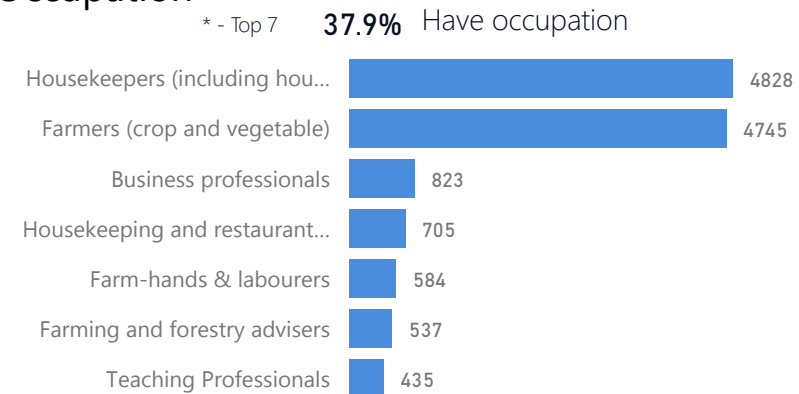

51 %

56,451

Youth 15-24

25 %

27,042

Zones

| Level3 | HHs | Individuals |
|----------|--------|-------------|
| Zone Vii | 11,228 | 33,667 |
| Zone Vi | 7,139 | 26,331 |
| Zone Iv | 2,699 | 9,706 |
| Zone I | 2,617 | 12,235 |
| Zone Ii | 2,591 | 10,718 |
| Zone V | 2,348 | 12,388 |
| Zone Iii | 1,162 | 4,624 |

Age & Gender Breakdown

| Country of Origin | Total |
|----------------------------------|---------|
| South Sudan | 107,337 |
| Democratic Republic of the Congo | 2,168 |
| Sudan | 738 |
| Rwanda | 54 |
| Burundi | 17 |

New Registration by Month

Occupation

* Age is between 18 - 59 years for Occupation

Specific Needs - Top 7