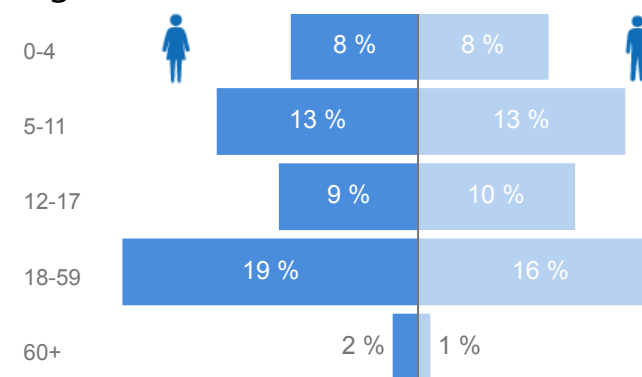

Elderly

2 %

2,562

Total Refugees

110,266

Total Asylum-Seekers

79

Women

51 %

56,451

Youth 15-24

25 %

27,042

Zones

| Level3 | HHs | Individuals |
|----------|--------|-------------|
| Zone Vii | 11,228 | 33,667 |
| Zone Vi | 7,139 | 26,331 |
| Zone Iv | 2,699 | 9,706 |
| Zone I | 2,617 | 12,235 |
| Zone Ii | 2,591 | 10,718 |
| Zone V | 2,348 | 12,388 |
| Zone Iii | 1,162 | 4,624 |

Age & Gender Breakdown

| Country of Origin | Total |
|----------------------------------|---------|
| South Sudan | 107,337 |
| Democratic Republic of the Congo | 2,168 |
| Sudan | 738 |
| Rwanda | 54 |
| Burundi | 17 |

New Registration by Month

Occupation

* Age is between 18 - 59 years for Occupation

Specific Needs - Top 7