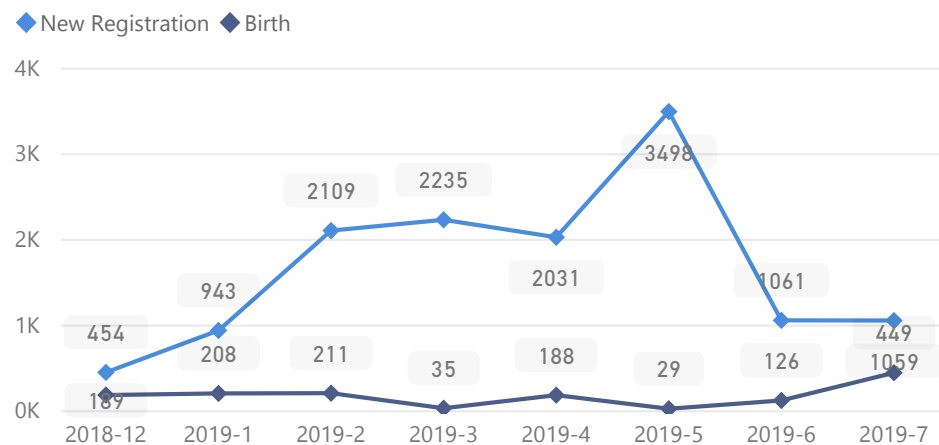

New Registration by Month