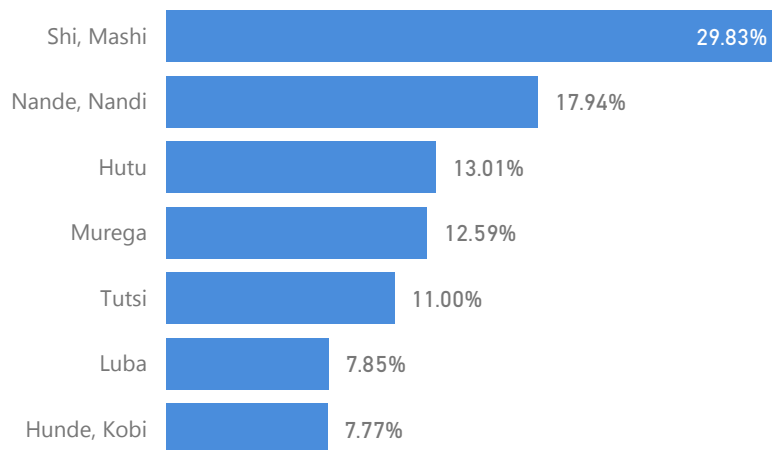

Congolese By Ethnicity - Top 7