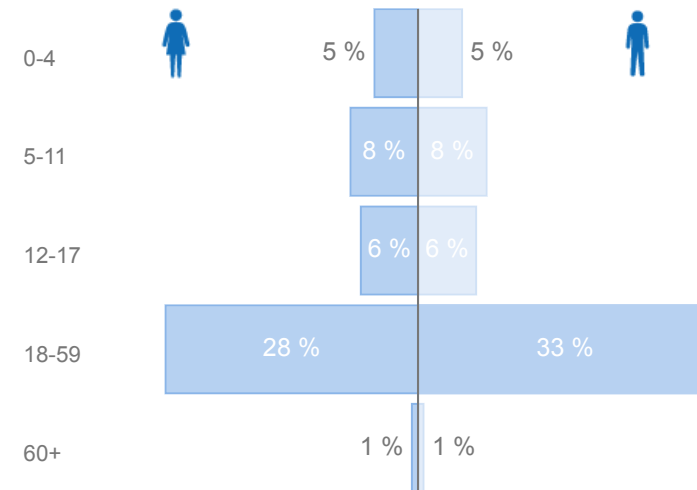

Elderly

1 %

896

Total Refugees

50,584

Total Asylum-Seekers

17,734

Women

48 %

32,495

Youth 15-24

27 %

18,526

Country of Origin - Top 15

Total

Country of Origin	Total
Democratic Republic of the Congo	25,180
Somalia	19,200
Eritrea	11,570
Burundi	4,093
South Sudan	3,134
Ethiopia	1,855
Rwanda	1,714
Sudan	1,202
Pakistan	235
Turkey	33
Yemen	27
Congo, Republic of the	23
Syrian Arab Republic	14
Egypt	9
Chad	7

Age & Gender Breakdown

New Registration By Month

Congolese By Ethnicity - Top 7

Specific Needs - Top 7

485 436