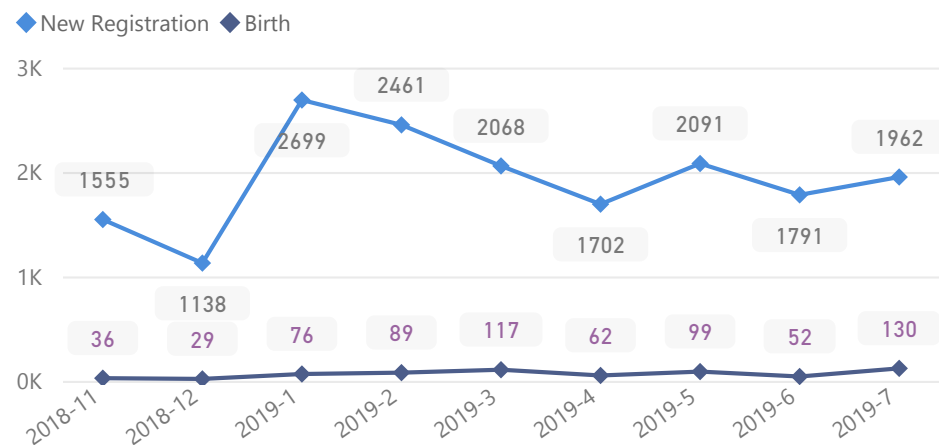

New Registration By Month