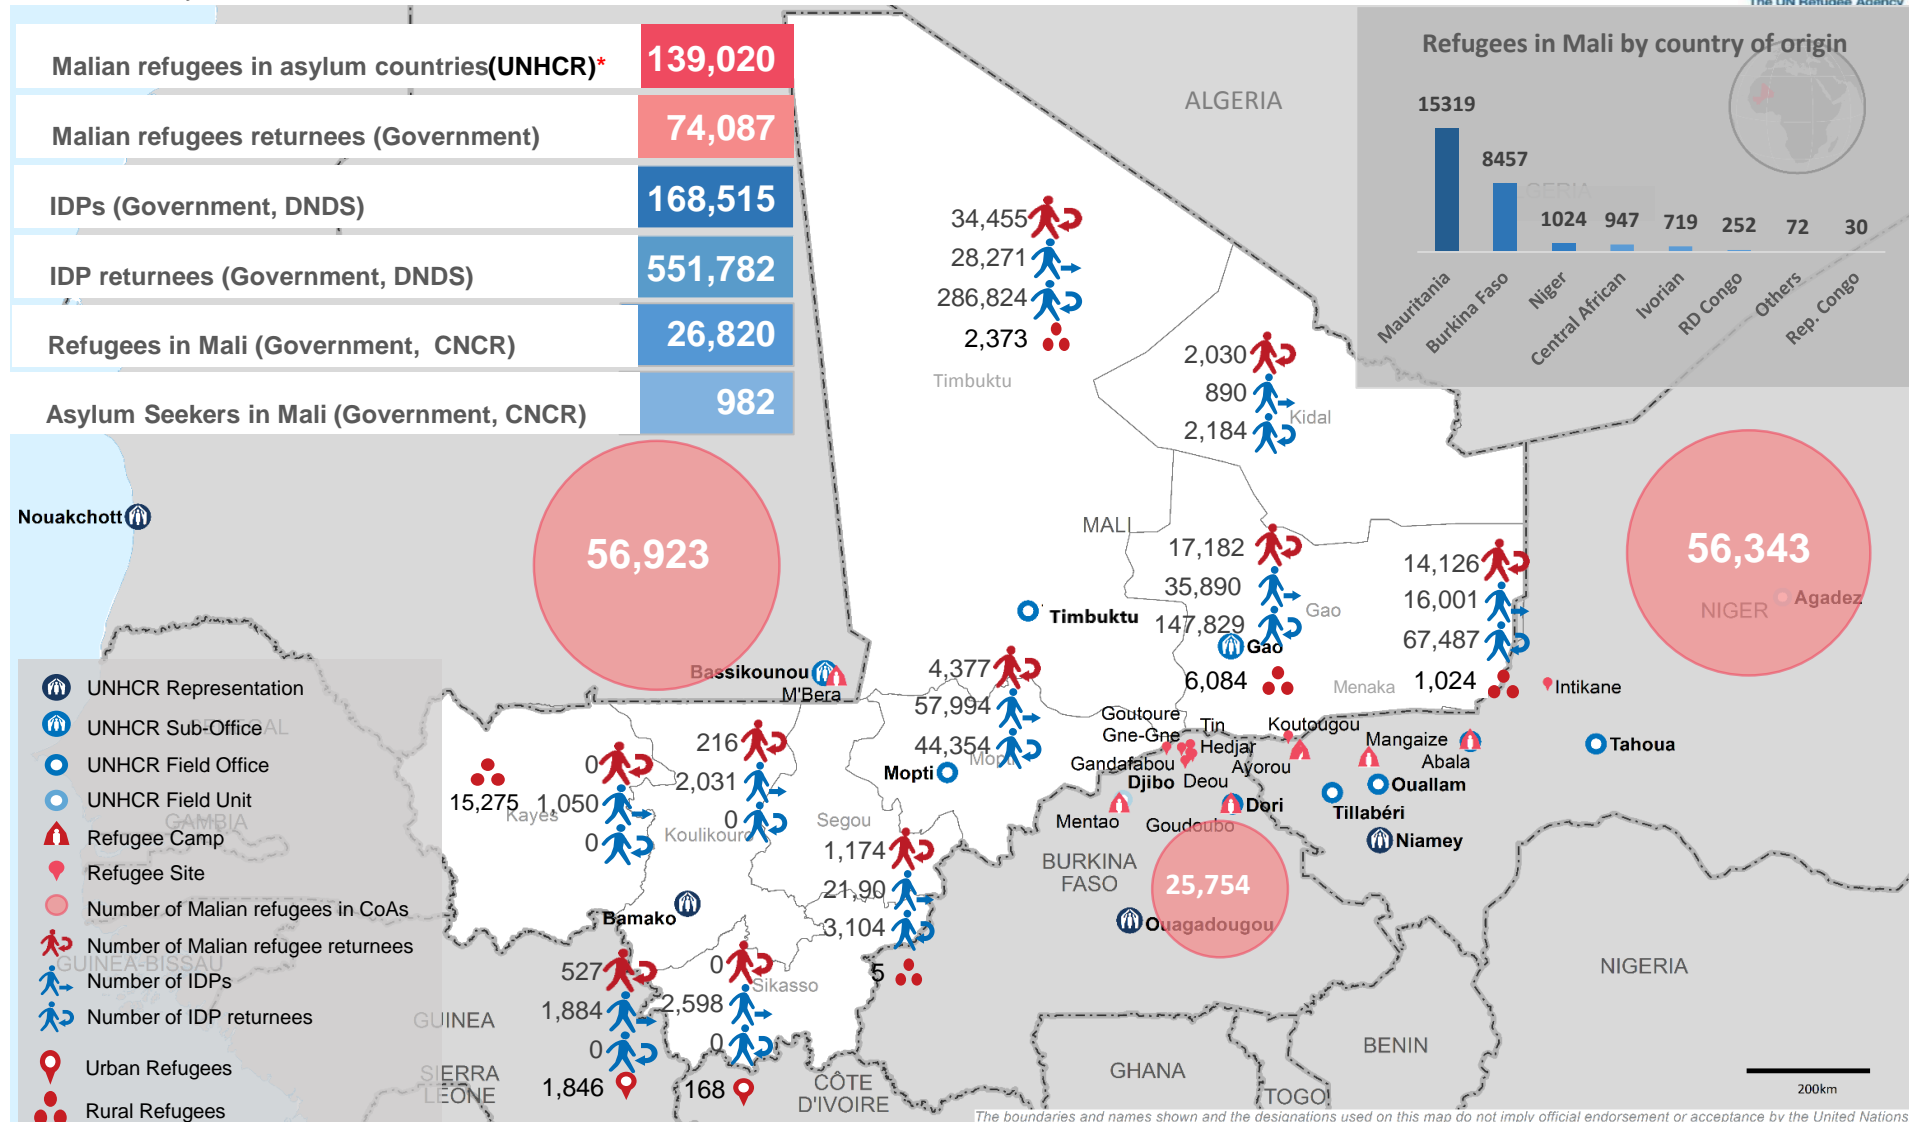

# MALI SITUATION

## Refugees, Internally Displaced Persons and Returnees

as of 31 July 2019

Sources: Government of Mali : Malian Refugees Returnees and IDPs - DNDS. Refugees in Mali - CNCR. Malian refugees -UNHCR.

For more information: tumagu@unhcr.org | sanogos@unhcr.org

\*Niger figures (from 30 June 2019)

Boundary for Menaka Region is unavailable.