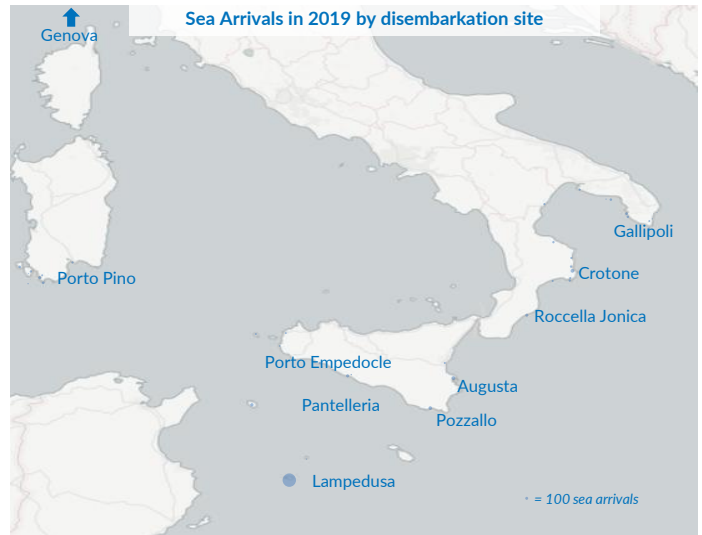

Italy weekly snapshot - 25 Aug 2019

(The charts below are based on figures from the Italian Ministry of Interior and UNHCR estimates. All figures are provisional and subject to change)

Total arrivals (1 Jan - 25 Aug 2019):	4,823
Total arrivals (1 Jan - 25 Aug 2018):	19,665
Total arrivals 1 Aug - 25 Aug 2019	956
Total arrivals 1 Aug - 25 Aug 2018	1,119
Average daily arrivals in August 2019 so far:	38
Average daily arrivals in July 2019:	35

Dead and missing in 2019 - Central Med (as of 25 Aug)	590
Dead and missing in 2019 - Mediterranean Sea (as of 25 Aug)	854
Dead and missing in 2018 - Central Med (as of 25 Aug)	1,116
Dead and missing in 2018 - Mediterranean Sea (as of 25 Aug)	1,560
Dead and missing in 2018 - Central Med	1,279
Dead and missing in 2018 - Mediterranean Sea	2,277

Estimated # of arrivals during the last seven days **461**

(Based on arrivals or registration figures collected by UNHCR staff)

Mon, 19 Aug 2019	64
Tue, 20 Aug 2019	143
Wed, 21 Aug 2019	86
Thu, 22 Aug 2019	58
Fri, 23 Aug 2019	24
Sat, 24 Aug 2019	40
Sun, 25 Aug 2019	46

Arrivals per month