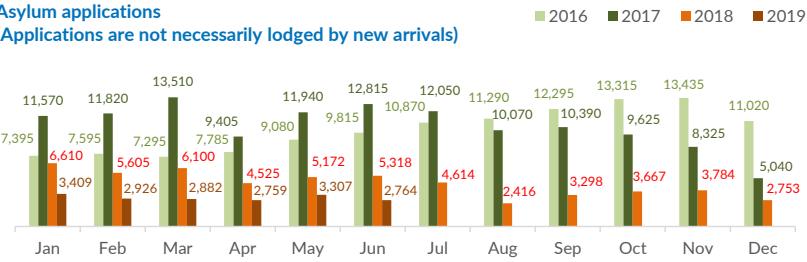

## Italy weekly snapshot - 25 Aug 2019

(The charts below are based on figures from the Italian Ministry of Interior and UNHCR estimates. All figures are provisional and subject to change)

<b>Total arrivals (1 Jan - 25 Aug 2019):</b>	<b>4,823</b>
Total arrivals (1 Jan - 25 Aug 2018):	19,665
<b>Total arrivals 1 Aug - 25 Aug 2019</b>	<b>956</b>
Total arrivals 1 Aug - 25 Aug 2018	1,119
<b>Average daily arrivals in August 2019 so far:</b>	<b>38</b>
Average daily arrivals in July 2019:	35

**Estimated # of arrivals during the last seven days** **461**

(Based on arrivals or registration figures collected by UNHCR staff)

Mon, 19 Aug 2019	64
Tue, 20 Aug 2019	143
Wed, 21 Aug 2019	86
Thu, 22 Aug 2019	58
Fri, 23 Aug 2019	24
Sat, 24 Aug 2019	40
Sun, 25 Aug 2019	46

Arrivals per month

Sea arrivals of last weeks

Asylum applications (Applications are not necessarily lodged by new arrivals)

Sea arrivals by gender and age - Jan - Jul 2019

Most common sea arrival nationalities in Italy (comparison with previous month)