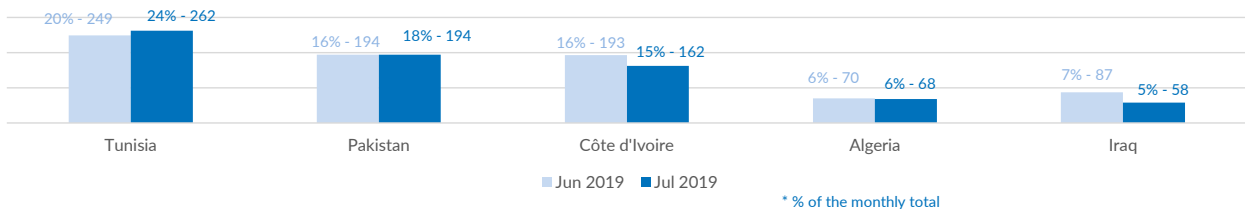

**Estimated # of arrivals during the last seven days** **461**

(Based on arrivals or registration figures collected by UNHCR staff)

Mon, 19 Aug 2019	64
Tue, 20 Aug 2019	143
Wed, 21 Aug 2019	86
Thu, 22 Aug 2019	58
Fri, 23 Aug 2019	24
Sat, 24 Aug 2019	40
Sun, 25 Aug 2019	46

Arrivals per month

Sea arrivals of last weeks

Asylum applications (Applications are not necessarily lodged by new arrivals)

Sea arrivals by gender and age - Jan - Jul 2019

Most common sea arrival nationalities in Italy (comparison with previous month)