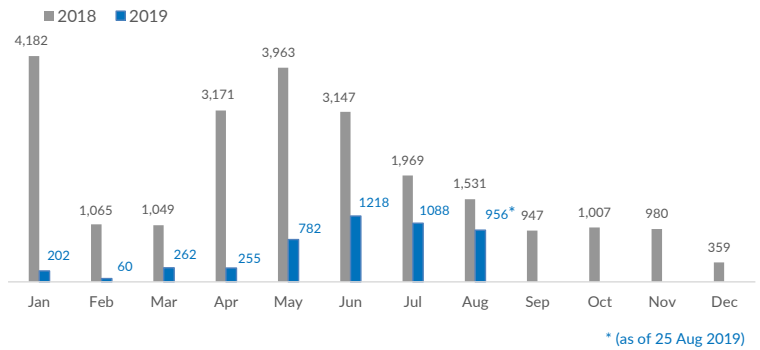

Sea arrivals by gender and age - Jan - Jul 2019