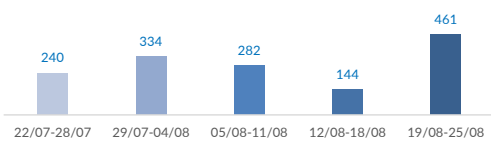

## Italy weekly snapshot - 25 Aug 2019

(The charts below are based on figures from the Italian Ministry of Interior and UNHCR estimates. All figures are provisional and subject to change)

<b>Total arrivals (1 Jan - 25 Aug 2019):</b>	<b>4,823</b>
Total arrivals (1 Jan - 25 Aug 2018):	19,665
<b>Total arrivals 1 Aug - 25 Aug 2019</b>	<b>956</b>
Total arrivals 1 Aug - 25 Aug 2018	1,119
<b>Average daily arrivals in August 2019 so far:</b>	<b>38</b>
Average daily arrivals in July 2019:	35

**Estimated # of arrivals during the last seven days** **461**

(Based on arrivals or registration figures collected by UNHCR staff)

Mon, 19 Aug 2019	64
Tue, 20 Aug 2019	143
Wed, 21 Aug 2019	86
Thu, 22 Aug 2019	58
Fri, 23 Aug 2019	24
Sat, 24 Aug 2019	40
Sun, 25 Aug 2019	46

Arrivals per month

Sea arrivals of last weeks

Asylum applications (Applications are not necessarily lodged by new arrivals)

Sea arrivals by gender and age - Jan - Jul 2019

Most common sea arrival nationalities in Italy (comparison with previous month)