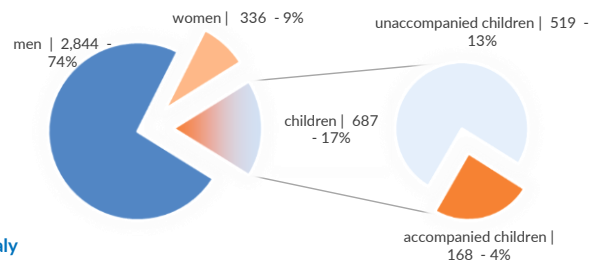

**Estimated # of arrivals during the last seven days** **461**

(Based on arrivals or registration figures collected by UNHCR staff)

Mon, 19 Aug 2019	64
Tue, 20 Aug 2019	143
Wed, 21 Aug 2019	86
Thu, 22 Aug 2019	58
Fri, 23 Aug 2019	24
Sat, 24 Aug 2019	40
Sun, 25 Aug 2019	46

Arrivals per month

Sea arrivals of last weeks

Asylum applications (Applications are not necessarily lodged by new arrivals)

Sea arrivals by gender and age - Jan - Jul 2019

Most common sea arrival nationalities in Italy (comparison with previous month)