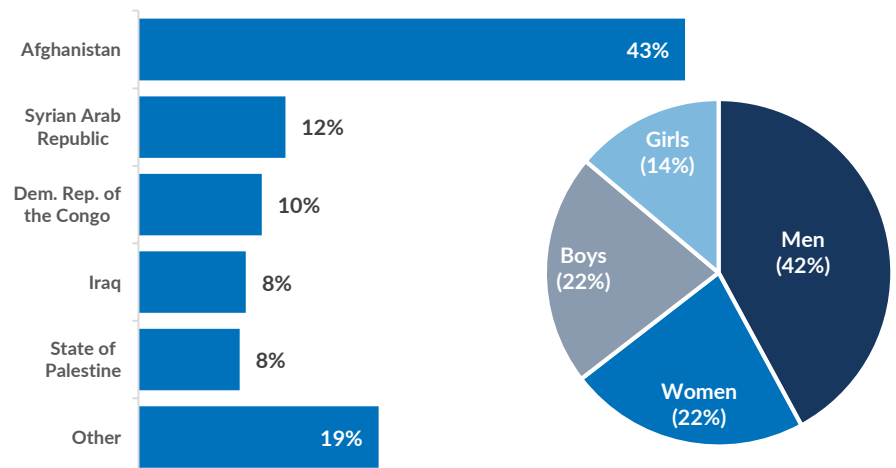

The average daily arrivals this week equalled 253, compared to 276 in the previous week.

Population on the Islands

Some 24,000 refugees and migrants reside on the Aegean islands. The majority of the population on the Aegean islands are from Afghanistan (43%), Syria (12%) and the Democratic Republic of Congo (10%).

Women account for 22% of the population and children for 36%, of whom nearly 6 out of 10 are younger than 12 years old.

Approximately 18% of the children are unaccompanied or separated, mainly from Afghanistan.

Some 37% are men between 18 and 39 years old.

Entry Points by Sea

This week 1,769 people reached the Aegean islands, the majority of whom arrived to Lesbos. The average daily arrivals on all islands was 253.

Demographics

Departures to the mainland

This week, 415 asylum-seekers departed, once authorized by the authorities, from the Aegean islands to the mainland. With the support of UNHCR, 97 people were moved to UNHCR's apartments on the mainland.