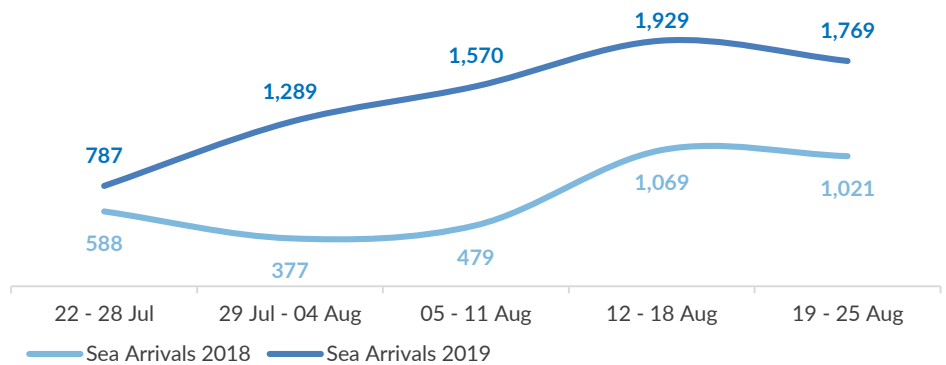

Aegean Islands Weekly Snapshot

Arrivals

This week, 1,769 people arrived on the Aegean islands, a decrease from last week's 1,929 arrivals but an increase from last year's 1,021 arrivals during the same period.

The average daily arrivals this week equalled 253, compared to 276 in the previous week.

Population on the Islands

Some 24,000 refugees and migrants reside on the Aegean islands. The majority of the population on the Aegean islands are from Afghanistan (43%), Syria (12%) and the Democratic Republic of Congo (10%).

Women account for 22% of the population and children for 36%, of whom nearly 6 out of 10 are younger than 12 years old.

Approximately 18% of the children are unaccompanied or separated, mainly from Afghanistan.

Some 37% are men between 18 and 39 years old.

Entry Points by Sea

This week 1,769 people reached the Aegean islands, the majority of whom arrived to Lesbos. The average daily arrivals on all islands was 253.