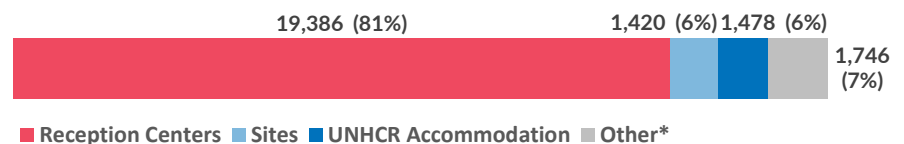

Demographics