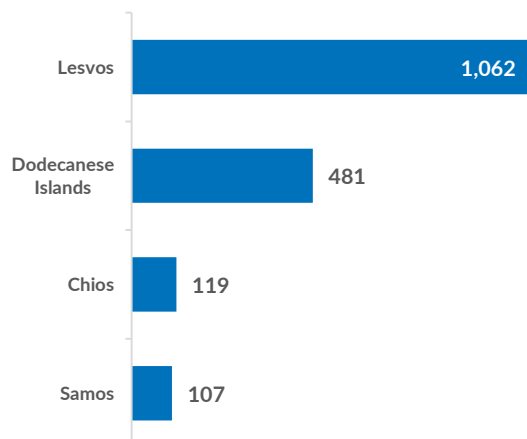

Aegean Islands Weekly Snapshot

Arrivals

This week, 1,769 people arrived on the Aegean islands, a decrease from last week's 1,929 arrivals but an increase from last year's 1,021 arrivals during the same period.

The average daily arrivals this week equalled 253, compared to 276 in the previous week.

Population on the Islands

Some 24,000 refugees and migrants reside on the Aegean islands. The majority of the population on the Aegean islands are from Afghanistan (43%), Syria (12%) and the Democratic Republic of Congo (10%).

Women account for 22% of the population and children for 36%, of whom nearly 6 out of 10 are younger than 12 years old.

Approximately 18% of the children are unaccompanied or separated, mainly from Afghanistan.

Some 37% are men between 18 and 39 years old.

Entry Points by Sea

This week 1,769 people reached the Aegean islands, the majority of whom arrived to Lesbos. The average daily arrivals on all islands was 253.