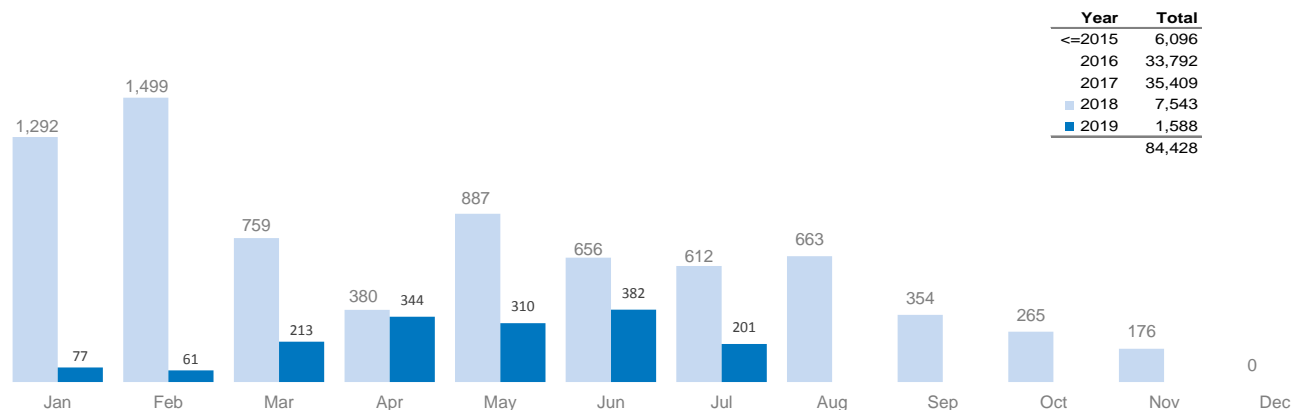

SOMALIA

Somali returnees from Kenya at 31 Jul 2019

84,428
 refugee returnees (2014 - 2019)

Age, gender composition

Women and children combined represent 85% of all returnees to date

Somali returnees by destination

Region	Individuals	Percent
Lower Juba	53,796	64%
Banadir	15,078	18%
Bay	9,408	11%
Gedo	2,922	3%
Middle Juba	1,541	2%
Middle Shabelle	798	1%
Lower Shabelle	117	0%
Hiraan	42	0%
Bari	12	0%
Nugaal	13	0%
Woq. Galbeed	18	0%
Other	683	1%
TOTAL	84,428	100%

Data on destinations for returnees from Kenya are generally based on the place of initial return. In the case of arrivals by road convoy in 2017, the final destination declared on arrival is used.

Returnees from Kenya by month