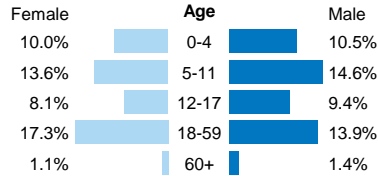

SOMALIA

Somali returnees from Kenya at 31 Jul 2019

84,428
 refugee returnees (2014 - 2019)

Age, gender composition

Women and children combined represent 85% of all returnees to date

Somali returnees by destination

Region	Individuals	Percent
Lower Juba	53,796	64%
Banadir	15,078	18%
Bay	9,408	11%
Gedo	2,922	3%
Middle Juba	1,541	2%
Middle Shabelle	798	1%
Lower Shabelle	117	0%
Hiraan	42	0%
Bari	12	0%
Nugaal	13	0%
Woq. Galbeed	18	0%
Other	683	1%
TOTAL	84,428	100%