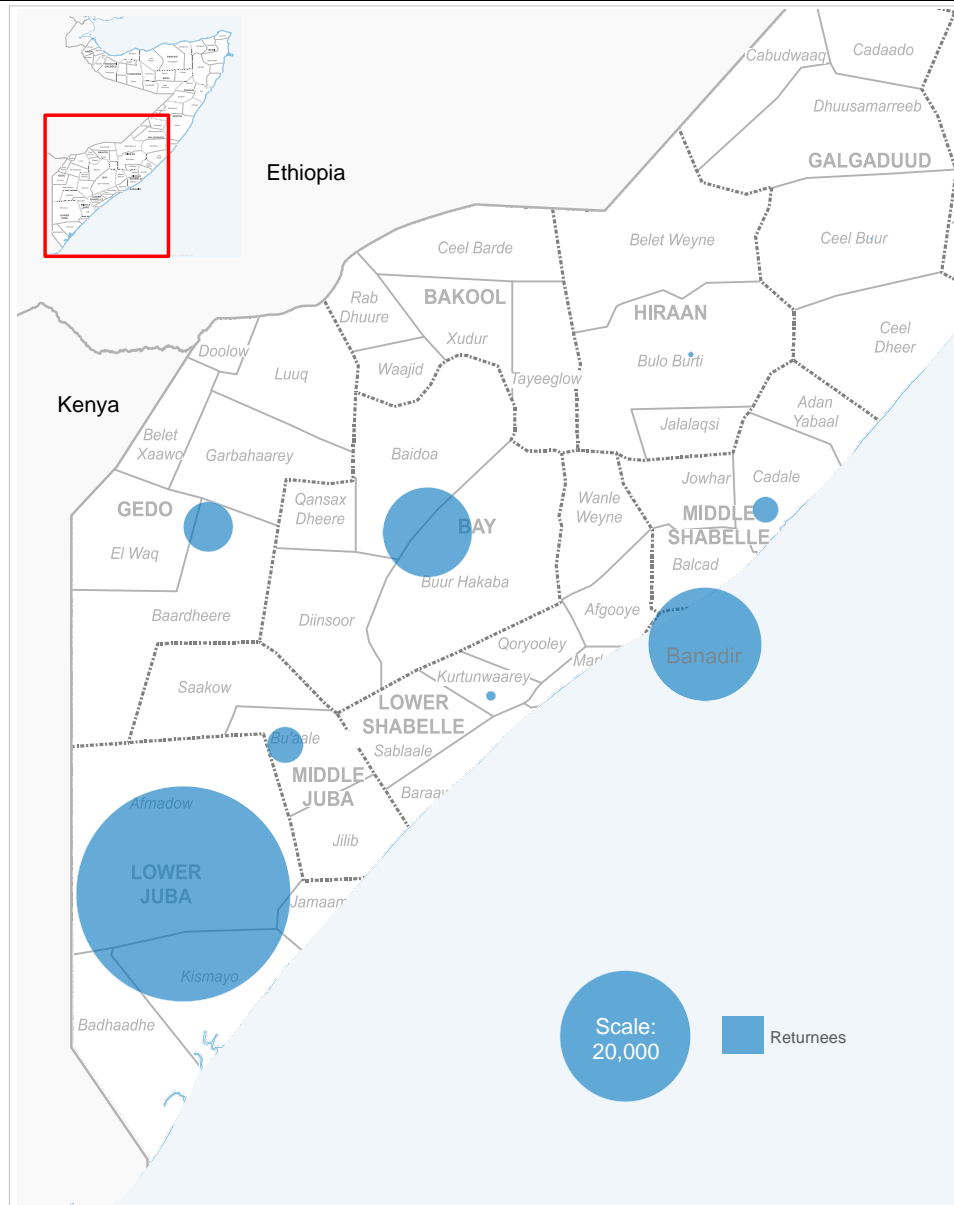

SOMALIA

Somali returnees from Kenya at 31 Jul 2019

84,428
 refugee returnees (2014 - 2019)

Age, gender composition

Women and children combined represent 85% of all returnees to date

Somali returnees by destination

Region	Individuals	Percent
Lower Juba	53,796	64%
Banadir	15,078	18%
Bay	9,408	11%
Gedo	2,922	3%
Middle Juba	1,541	2%
Middle Shabelle	798	1%
Lower Shabelle	117	0%
Hiraan	42	0%
Bari	12	0%
Nugaal	13	0%
Woq. Galbeed	18	0%
Other	683	1%
TOTAL	84,428	100%

Data on destinations for returnees from Kenya are generally based on the place of initial return. In the case of arrivals by road convoy in 2017, the final destination declared on arrival is used.

Returnees from Kenya by month