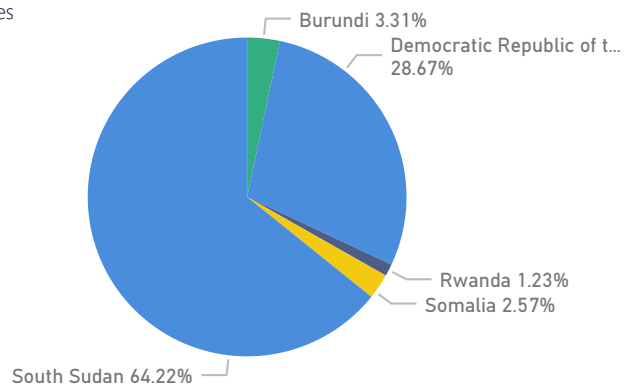

Uganda - Refugee Statistics August 2019

Total Population

1,331,565

Total Households

350,900

Living in Settlements

95 %

1,259,208

Women and Children

83 %

1,099,489

Elderly

3 %

35,668

Country of Origin

Top 5 countries

Total Refugees

1,306,301

Total Asylum-Seekers

25,264

Living in Urban areas

5 %

72,357

Women