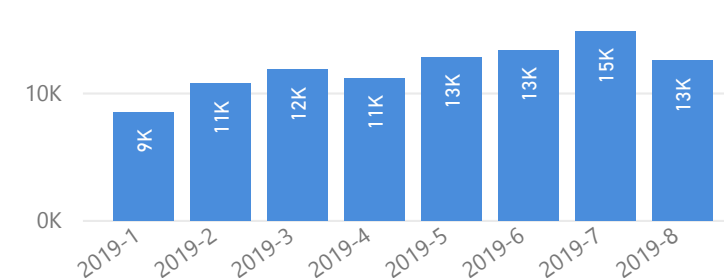

Registered New Arrivals By Month