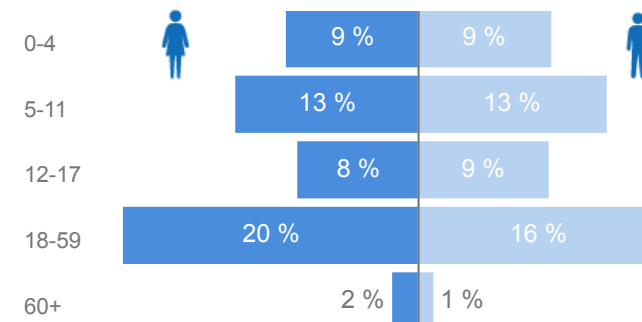

Total Refugees

1,306,301

Total Asylum-Seekers

25,264

Living in Urban areas

5 %

72,357

Women

52 %

689,793

Youth

21 %

285,960

Population Locations

* Kampala includes other Urban areas

Age & Gender Breakdown