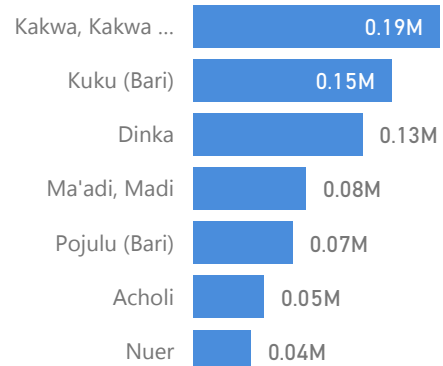

52 %

689,793

Youth

21 %

285,960

Population Locations

* Kampala includes other Urban areas

Age & Gender Breakdown

Registered New Arrivals By Month

Specific Needs

Top 7 recorded PSN codes

South Sudanese By Ethnicity

Top 7 ethnicities

Congolese by Ethnicity

Top 7 ethnicities