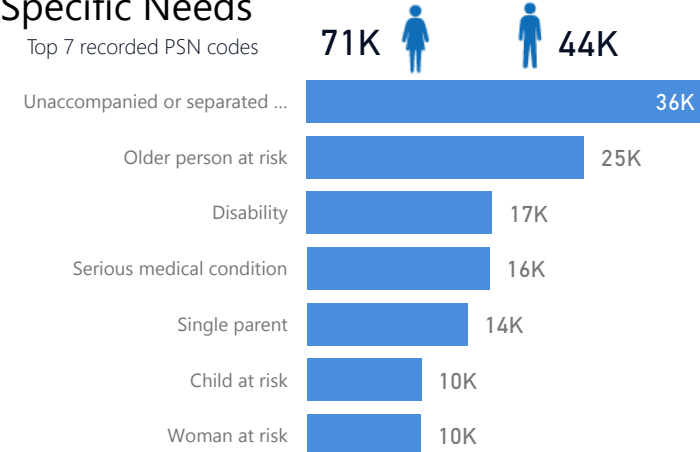

Specific Needs

Top 7 recorded PSN codes