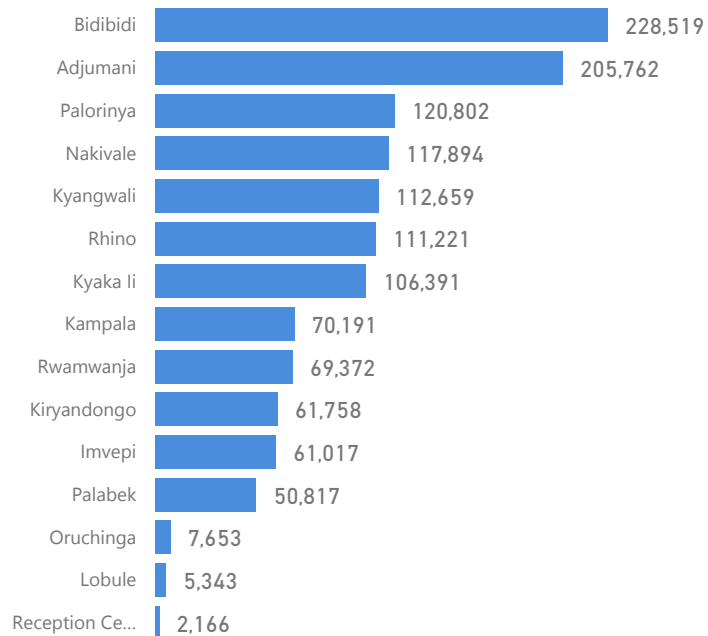

Women and Children

83 %

1,099,489

Elderly

3 %

35,668

Country of Origin

Top 5 countries

Total Refugees

1,306,301

Total Asylum-Seekers

25,264

Living in Urban areas

5 %

72,357

Women

52 %

689,793

Youth

21 %

285,960

Population Locations

* Kampala includes other Urban areas

Age & Gender Breakdown

Registered New Arrivals By Month

Specific Needs

Top 7 recorded PSN codes

South Sudanese By Ethnicity

Top 7 ethnicities

Congolese by Ethnicity

Top 7 ethnicities