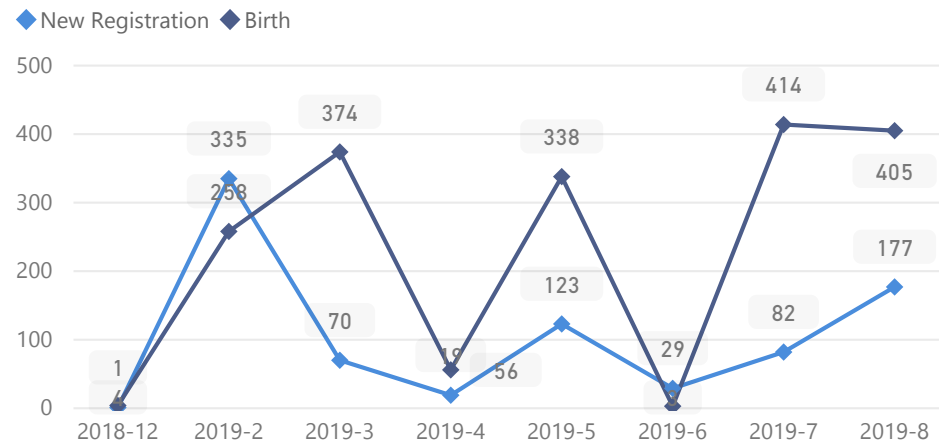

Uganda - Refugee Statistics August 2019 - Adjumani

Total Population

205,762

Total Households

34,861

Women and Children

87 %
178,382

Elderly
3 %
6,840

Total Refugees

205,649

Total Asylum-Seekers

113

Women
54 %
110,384

Youth 15-24
23 %
46,998

Zones

Level3	HHs	Individuals
Pagrinya	6,500	36,612
Nyumanzi	5,874	39,583
Ayilo I	3,534	25,017
Maaji II	3,178	16,067
Maaji III	3,139	14,878
Ayilo II	2,213	13,594
Agojo	1,713	6,668
Boroli I	1,700	9,830
Baratuku	1,138	6,410
Alere	1,059	6,708
Mirieyi	989	6,308
Boroli II	900	4,984
Olua I	791	5,418
Mungula I	753	4,865
Olua II	563	4,227
Mungula II	288	1,572
Oliji	226	1,418
Elema	192	946

Age & Gender Breakdown

Country of Origin - Top 5	Total
South Sudan	205,558
Sudan	186
Eritrea	5
Democratic Republic of the Congo	4
Ethiopia	4

New Registration by Month

Occupation * - Top 5 32.7% Have occupation

* Age is between 18 - 59 years for Occupation

Specific Needs - Top 7