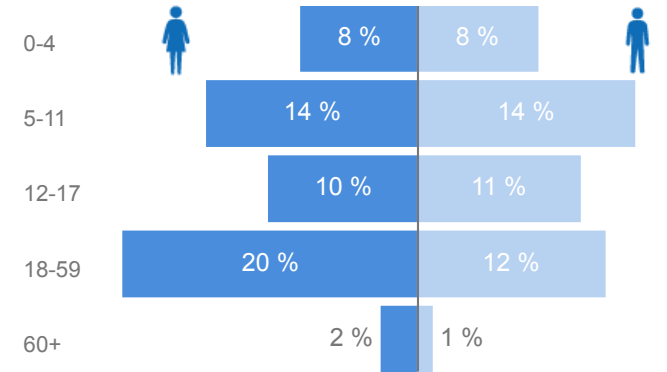

Uganda - Refugee Statistics August 2019 - Adjumani

Total Population

205,762

Total Households

34,861

Women and Children

87 %
178,382

Elderly
3 %
6,840

Total Refugees

205,649

Total Asylum-Seekers

113

Women
54 %
110,384

Youth 15-24
23 %
46,998

Zones

Level3	HHs	Individuals
Pagrinya	6,500	36,612
Nyumanzi	5,874	39,583
Ayilo I	3,534	25,017
Maaji II	3,178	16,067
Maaji III	3,139	14,878
Ayilo II	2,213	13,594
Agojo	1,713	6,668
Boroli I	1,700	9,830
Baratuku	1,138	6,410
Alere	1,059	6,708
Mirieyi	989	6,308
Boroli II	900	4,984
Olua I	791	5,418
Mungula I	753	4,865
Olua II	563	4,227
Mungula II	288	1,572
Oliji	226	1,418
Elema	192	946

Age & Gender Breakdown

Country of Origin - Top 5	Total
South Sudan	205,558
Sudan	186
Eritrea	5
Democratic Republic of the Congo	4
Ethiopia	4

New Registration by Month

Occupation * - Top 5 32.7% Have occupation

* Age is between 18 - 59 years for Occupation

Specific Needs - Top 7