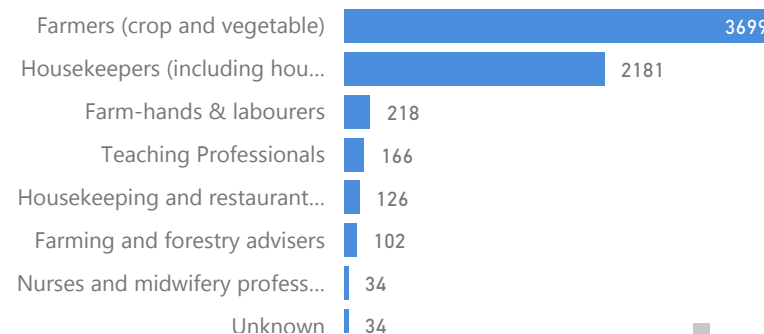

Age & Gender Breakdown

Country of Origin	Total
South Sudan	50,581
Sudan	236

New Registration by Month

◆ New Registration ◆ Birth

Occupation * - Top 7 39.6% Have occupation

* Age is between 18 - 59 years for Occupation

Specific Needs - Top 7