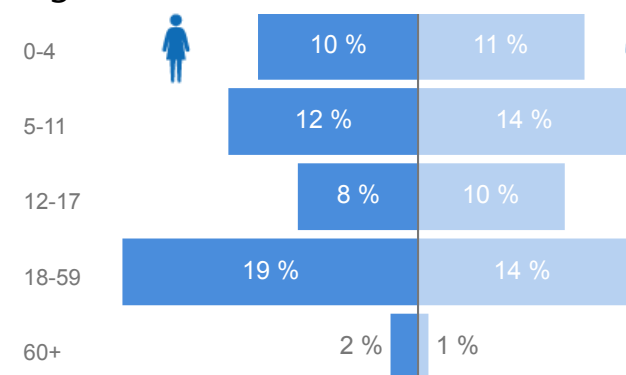

Total Refugees

50,570

Total Asylum-Seekers

247

Women
52 %
26,174

Youth 15-24
20 %
10,338

Zones

Level3	HHs	Individuals
Zone 5B	4,029	12,813
Zone 7	2,878	10,272
Zone 4	2,177	7,352
Zone 5A	2,066	7,034
Zone 6	1,436	4,586
Zone 2	1,294	3,721
Zone 1	920	2,550
Zone 3	731	2,479

Age & Gender Breakdown

Country of Origin	Total
South Sudan	50,581
Sudan	236

New Registration by Month

◆ New Registration ◆ Birth

Occupation * - Top 7 39.6% Have occupation

* Age is between 18 - 59 years for Occupation