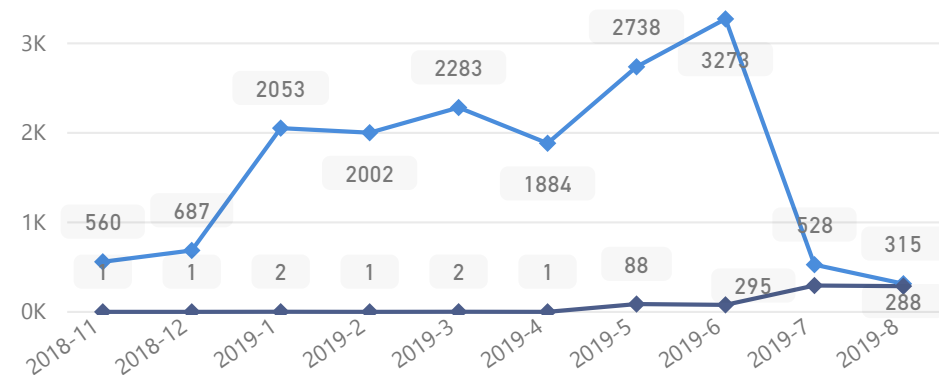

Total Refugees

50,570

Total Asylum-Seekers

247

Women
52 %
26,174

Youth 15-24
20 %
10,338

Zones

Level3	HHs	Individuals
Zone 5B	4,029	12,813
Zone 7	2,878	10,272
Zone 4	2,177	7,352
Zone 5A	2,066	7,034
Zone 6	1,436	4,586
Zone 2	1,294	3,721
Zone 1	920	2,550
Zone 3	731	2,479

Age & Gender Breakdown

Country of Origin	Total
South Sudan	50,581
Sudan	236

New Registration by Month

◆ New Registration ◆ Birth

Occupation * - Top 7 39.6% Have occupation

* Age is between 18 - 59 years for Occupation