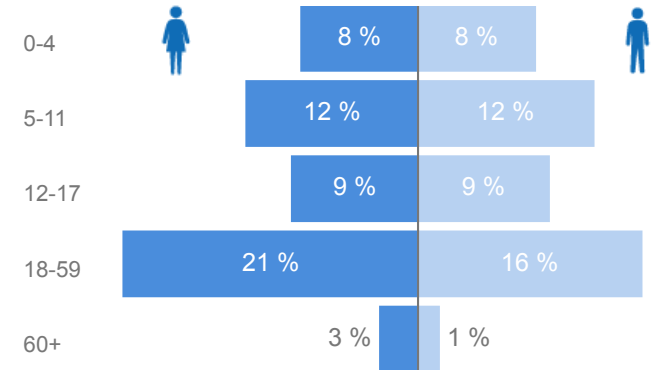

Elderly

4 %

5,013

Total Refugees

120,787

Total Asylum-Seekers

15

Women

53 %

63,790

Youth 15-24

22 %

25,984

Zones

Level3	HHs	Individuals
Morobi	8,482	33,617
Dongo West	6,457	24,474
Chinyi	4,862	18,779
Basecamp Ibakwe	3,388	14,612
Dongo East	3,084	12,334
Belemaling	2,423	10,039
Budri	1,866	6,822

Age & Gender Breakdown

Country of Origin - Top 6	Total
South Sudan	120,769
Sudan	30
Democratic Republic of the Congo	3

New Registration by Month

Occupation * - Top 7

30.8% Have occupation

* Age is between 18 - 59 years for Occupation