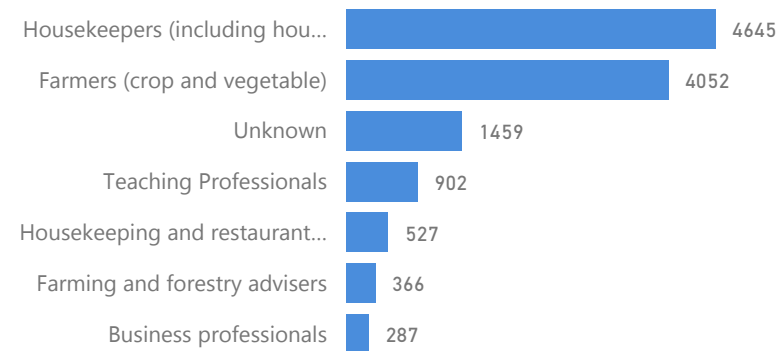

Age & Gender Breakdown

Country of Origin - Top 6	Total
South Sudan	120,769
Sudan	30
Democratic Republic of the Congo	3

New Registration by Month

Occupation * - Top 7

30.8% Have occupation

* Age is between 18 - 59 years for Occupation

Specific Needs - Top 7