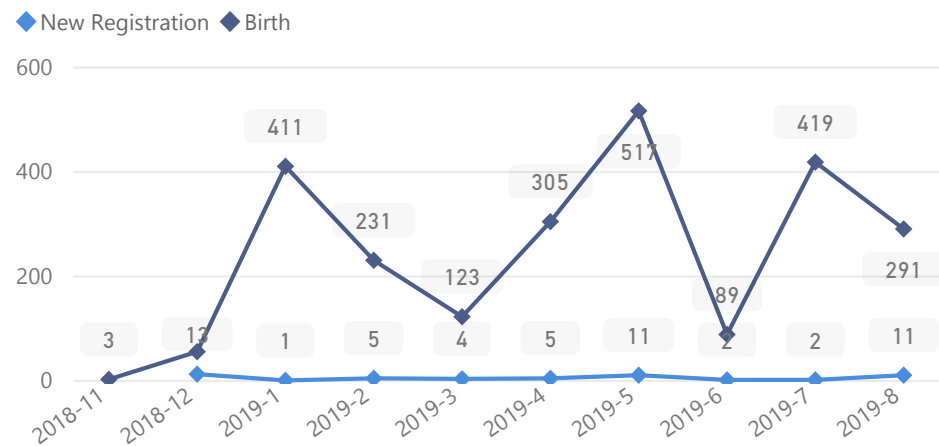

Elderly

4 %

5,013

Total Refugees

120,787

Total Asylum-Seekers

15

Women

53 %

63,790

Youth 15-24

22 %

25,984

Zones

Level3	HHs	Individuals
Morobi	8,482	33,617
Dongo West	6,457	24,474
Chinyi	4,862	18,779
Basecamp Ibakwe	3,388	14,612
Dongo East	3,084	12,334
Belemaling	2,423	10,039
Budri	1,866	6,822

Age & Gender Breakdown

Country of Origin - Top 6	Total
South Sudan	120,769
Sudan	30
Democratic Republic of the Congo	3

New Registration by Month

Occupation * - Top 7

30.8% Have occupation

* Age is between 18 - 59 years for Occupation