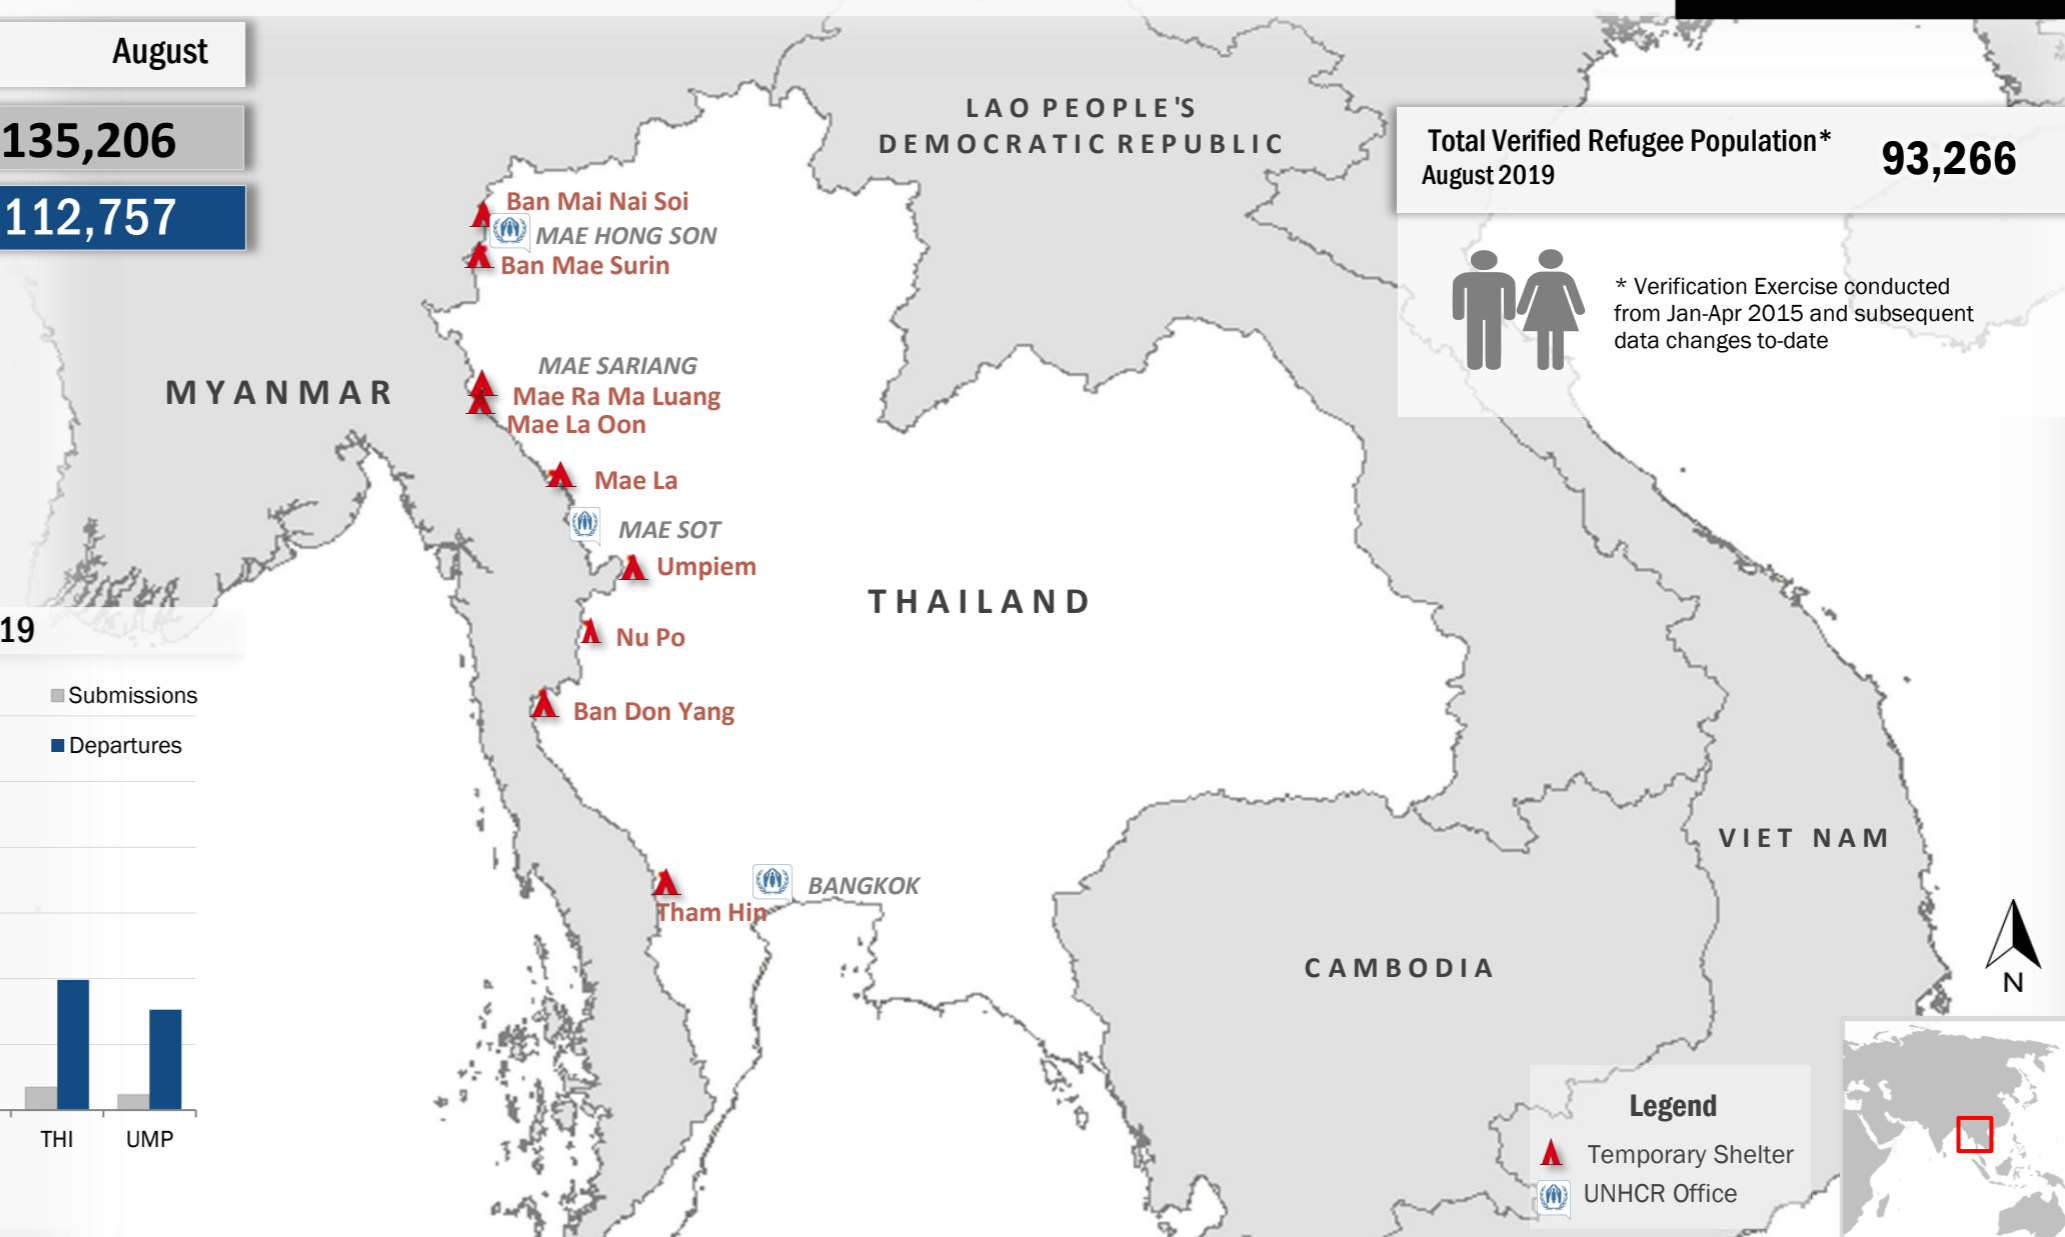

Resettlement of Myanmar Refugees from Temporary Shelters in Thailand

31 August 2019

Thailand Border Operation - Information Management Unit, Mae Sot

Resettlement Figures 2005-2019 August

Total number of submissions	135,206
Total number of departures	112,757

Resettlement Progress in 2019 August

Total number of submissions	296
Total number of departures	2,030

Total Verified Refugee Population* August 2019 **93,266**

* Verification Exercise conducted from Jan-Apr 2015 and subsequent data changes to-date

Resettlement of Myanmar Refugees by location in 2019