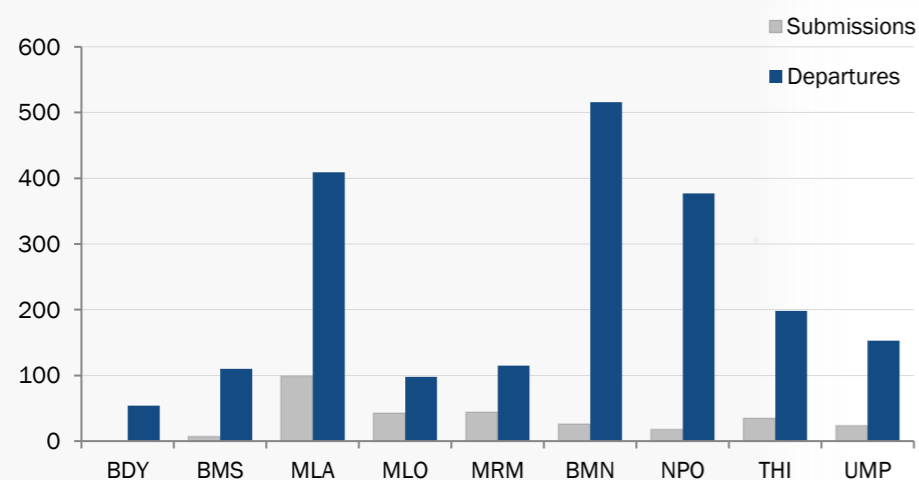

Resettlement of Myanmar Refugees from Temporary Shelters in Thailand

31 August 2019

Thailand Border Operation - Information Management Unit, Mae Sot

Resettlement Figures 2005-2019 August

Total number of submissions	135,206
Total number of departures	112,757

Resettlement Progress in 2019 August

Total number of submissions	296
Total number of departures	2,030

Total Verified Refugee Population* August 2019 **93,266**

* Verification Exercise conducted from Jan-Apr 2015 and subsequent data changes to-date

Resettlement of Myanmar Refugees by location in 2019

Main destinations in 2019

Resettlement overview from 2005 - 2019 (in thousands)

Main destinations from 2005-2019

Source: UNHCR proGRES database

For more information, contact: imumaesot@unhcr.org
www.commonservice.info