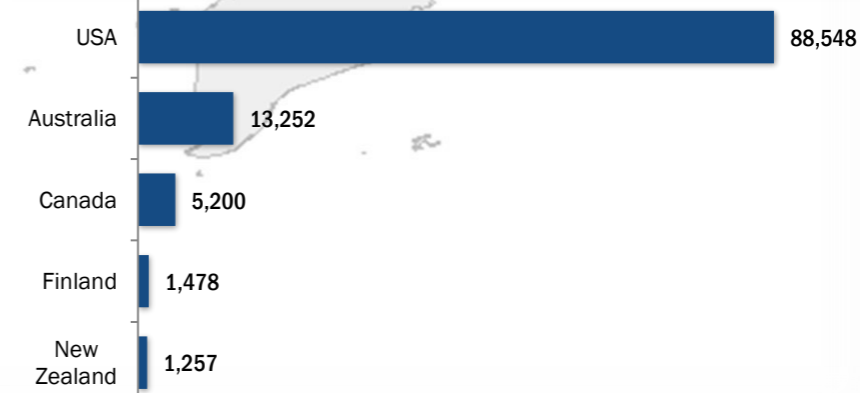

Main destinations from 2005-2019

Source: UNHCR proGRES database

For more information, contact: imumaesot@unhcr.org
www.commonservice.info