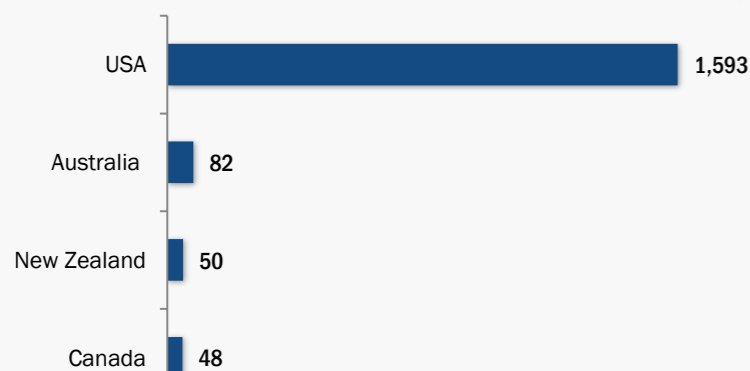

Main destinations in 2019