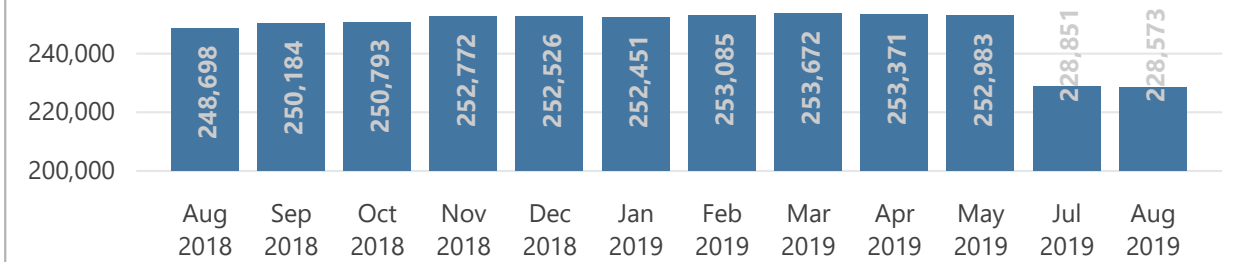

Camp and Urban Population

Population Trend

Governorate	Individuals	Household	% of Total
Erbil	117,446	36,865	51.38%
Erbil Urban	86,522	29,621	37.85%
Darashakran Camp	11,940	2,692	5.22%
Qushtappa Camp	8,270	2,015	3.62%
Kawergosk Camp	7,926	1,938	3.47%
Basirma Camp	2,788	599	1.22%
Duhok	79,437	21,230	34.75%
Domiz Camp	30,747	7,507	13.45%
Duhok Urban	29,080	9,192	12.72%
Domiz Camp 2	10,393	2,463	4.55%
Gawilan Camp	8,177	1,813	3.58%
Akre Settlement	1,040	255	0.45%
Sulaymaniyah	28,807	9,153	12.60%
Sulaymaniyah Urban	19,694	6,910	8.62%
Arbat Camp	9,113	2,243	3.99%
Other	2,883	1,155	1.26%
Other Urban Locations	2,883	1,155	1.26%
Total	228,573	68,403	100.00%