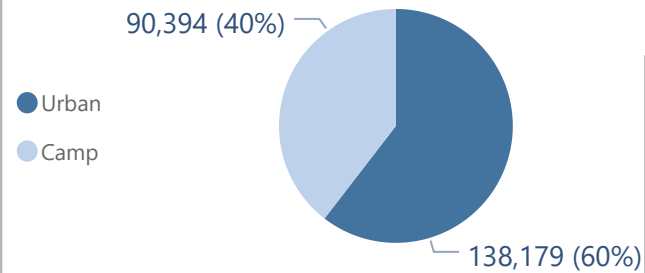

Camp and Urban Population

Population Trend

Governorate	Individuals	Household	% of Total
Erbil	117,446	36,865	51.38%
Erbil Urban	86,522	29,621	37.85%
Darashakran Camp	11,940	2,692	5.22%
Qushtappa Camp	8,270	2,015	3.62%
Kawergosk Camp	7,926	1,938	3.47%
Basirma Camp	2,788	599	1.22%
Duhok	79,437	21,230	34.75%
Domiz Camp	30,747	7,507	13.45%
Duhok Urban	29,080	9,192	12.72%
Domiz Camp 2	10,393	2,463	4.55%
Gawilan Camp	8,177	1,813	3.58%
Akre Settlement	1,040	255	0.45%
Sulaymaniyah	28,807	9,153	12.60%
Sulaymaniyah Urban	19,694	6,910	8.62%
Arbat Camp	9,113	2,243	3.99%
Other	2,883	1,155	1.26%
Other Urban Locations	2,883	1,155	1.26%
Total	228,573	68,403	100.00%