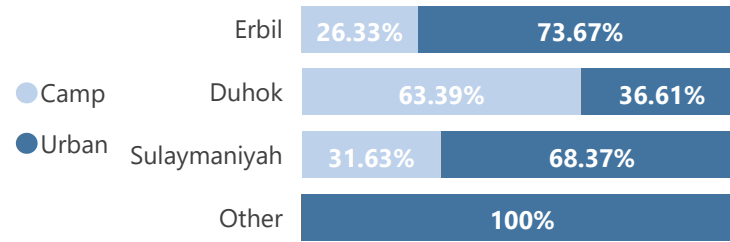

Camp and Urban Population

Population Trend

Governorate	Individuals	Household	% of Total
Erbil	117,446	36,865	51.38%
Erbil Urban	86,522	29,621	37.85%
Darashakran Camp	11,940	2,692	5.22%
Qushtappa Camp	8,270	2,015	3.62%
Kawergosk Camp	7,926	1,938	3.47%
Basirma Camp	2,788	599	1.22%
Duhok	79,437	21,230	34.75%
Domiz Camp	30,747	7,507	13.45%
Duhok Urban	29,080	9,192	12.72%
Domiz Camp 2	10,393	2,463	4.55%
Gawilan Camp	8,177	1,813	3.58%
Akre Settlement	1,040	255	0.45%
Sulaymaniyah	28,807	9,153	12.60%
Sulaymaniyah Urban	19,694	6,910	8.62%
Arbat Camp	9,113	2,243	3.99%
Other	2,883	1,155	1.26%
Other Urban Locations	2,883	1,155	1.26%
Total	228,573	68,403	100.00%