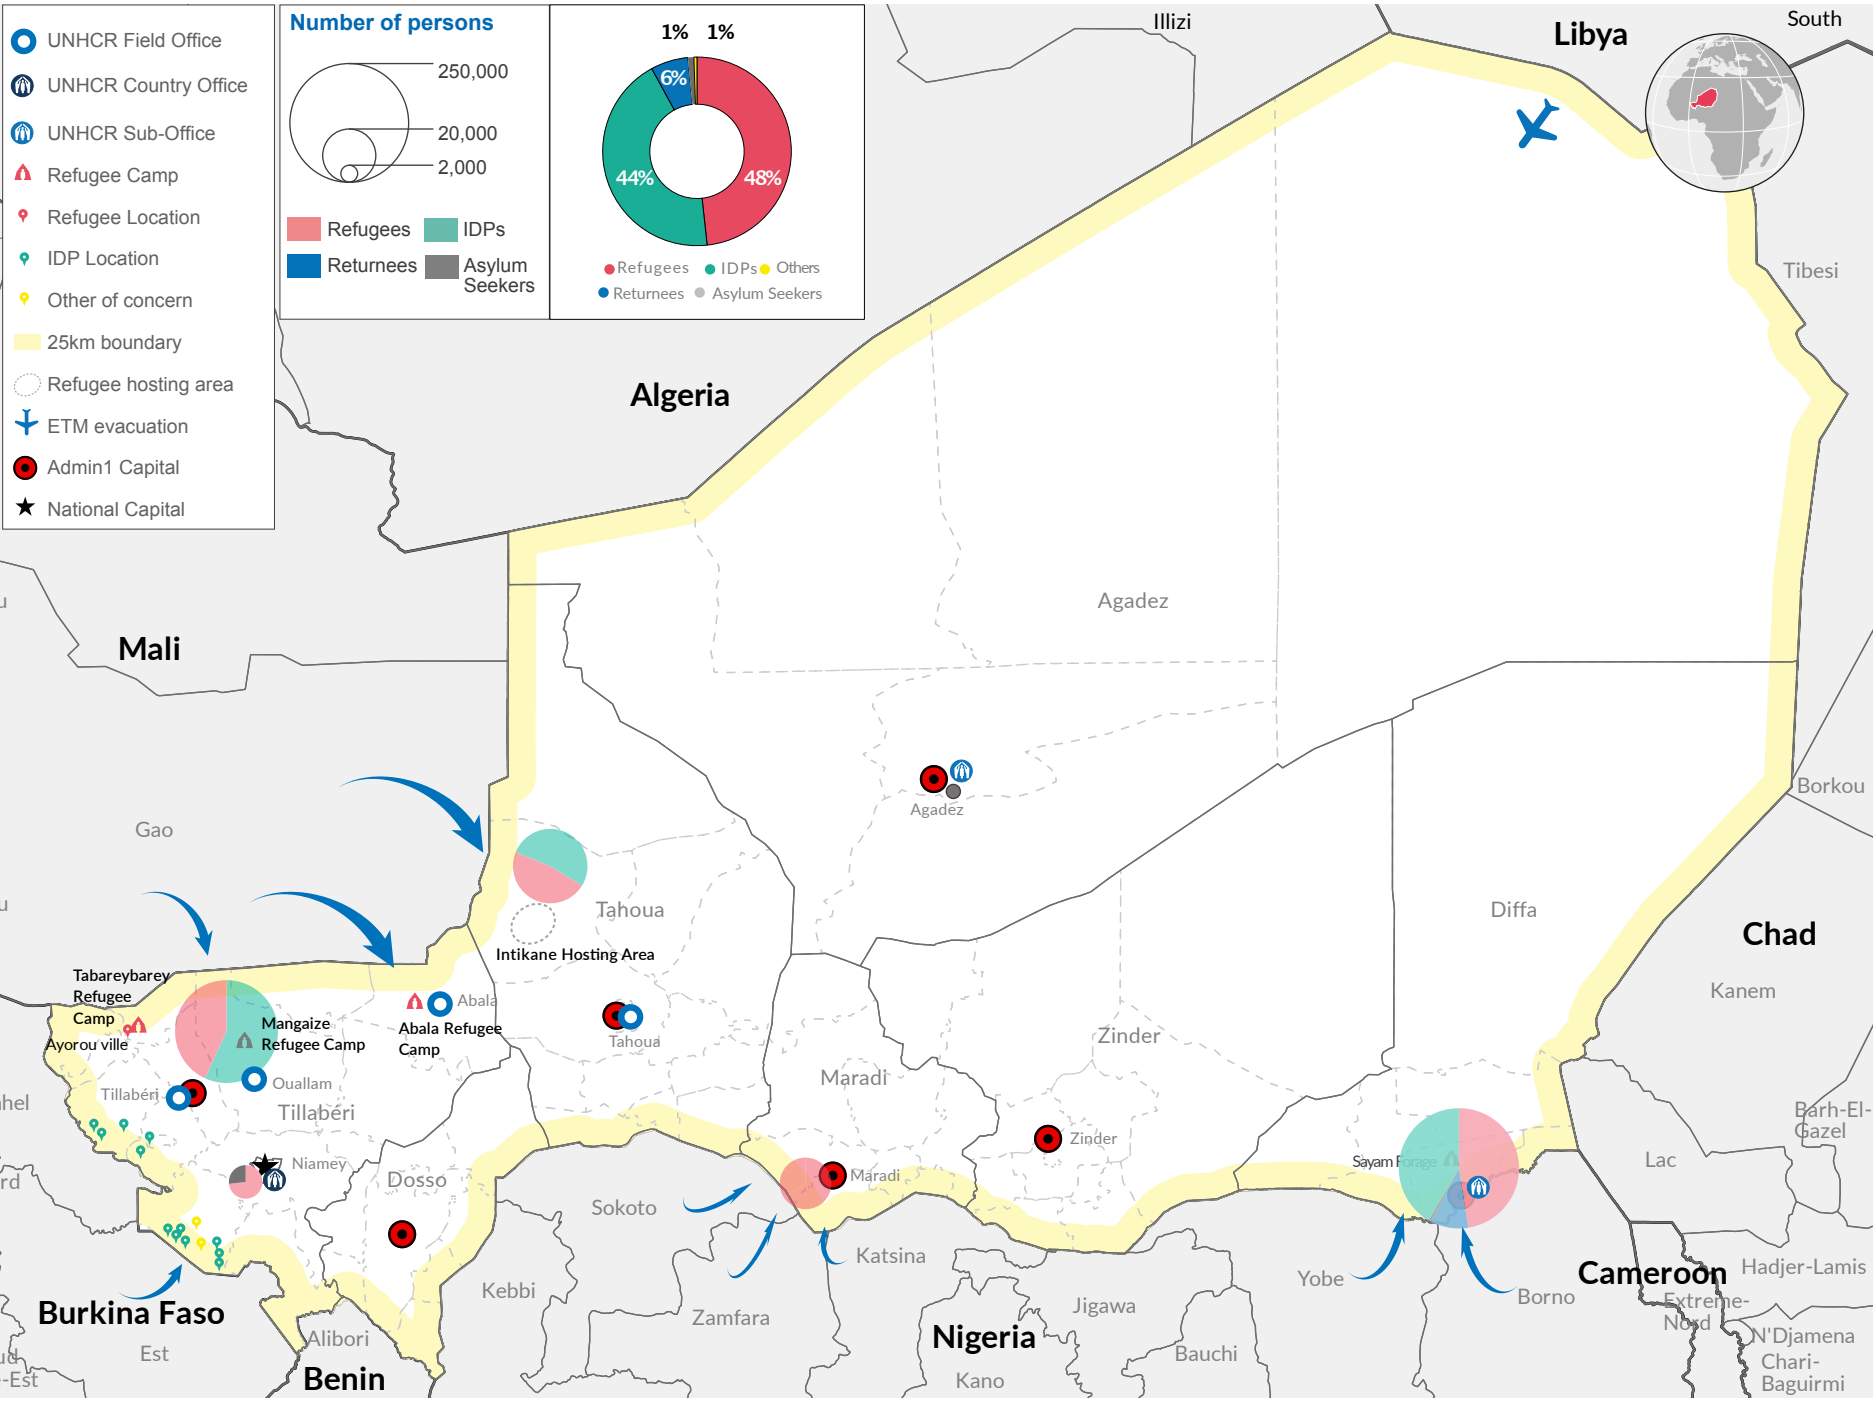

UNHCR Niger | Population of Concern

July 31st 2019

- UNHCR Field Office
- ⓘ UNHCR Country Office
- ⓘ UNHCR Sub-Office
- ▲ Refugee Camp
- Refugee Location
- IDP Location
- Other of concern
- 25km boundary
- Refugee hosting area
- ✈ ETM evacuation
- Admin1 Capital
- ★ National Capital

- **424,120**
  Persons of Concern in Niger
- **118,868**
  Nigerian Refugees in Diffa
- **104,288**
  IDPs in Diffa
- **25,731**
  Nigerien returnees from Nigeria
- **35,055**
  Nigerian Refugees in Maradi
- **76,634***
  IDPs in Tillabéri & Tahoua
- **1,013**
  IDPs on the Burkina Faso Frontier
- **56,343**
  Malian Refugees
- **4,608**
  Asylum Seekers
- **2,190**
  Persons of concern from Burkina Faso in Tillabéri
- **403**
  Other Refugees

Source: UNHCR proGres *30/06/2019, Monitoring de protection Feedback: mawhinne@unhcr.org Disclaimer: The boundaries, names, and designations shown on this map do not imply official endorsement or acceptance by the United Nations