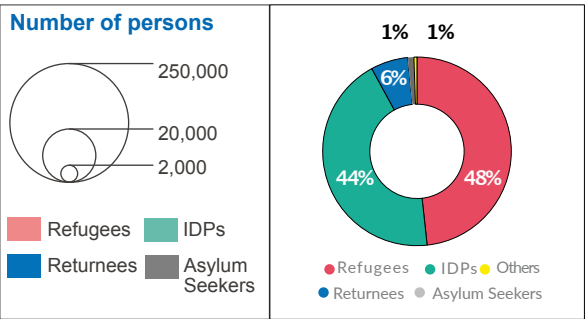

UNHCR Niger | Population of Concern

July 31st 2019

- UNHCR Field Office
- ⓘ UNHCR Country Office
- ⓘ UNHCR Sub-Office
- ▲ Refugee Camp
- Refugee Location
- IDP Location
- Other of concern
- 25km boundary
- Refugee hosting area
- ✈ ETM evacuation
- Admin1 Capital
- ★ National Capital

- **424,120**
  Persons of Concern in Niger
- **118,868**
  Nigerian Refugees in Diffa
- **104,288**
  IDPs in Diffa
- **25,731**
  Nigerien returnees from Nigeria
- **35,055**
  Nigerian Refugees in Maradi
- **76,634***
  IDPs in Tillabéri & Tahoua
- **1,013**
  IDPs on the Burkina Faso Frontier
- **56,343**
  Malian Refugees
- **4,608**
  Asylum Seekers
- **2,190**
  Persons of concern from Burkina Faso in Tillabéri
- **403**
  Other Refugees

Source: UNHCR proGres *30/06/2019, Monitoring de protection Feedback: mawhinne@unhcr.org Disclaimer: The boundaries, names, and designations shown on this map do not imply official endorsement or acceptance by the United Nations