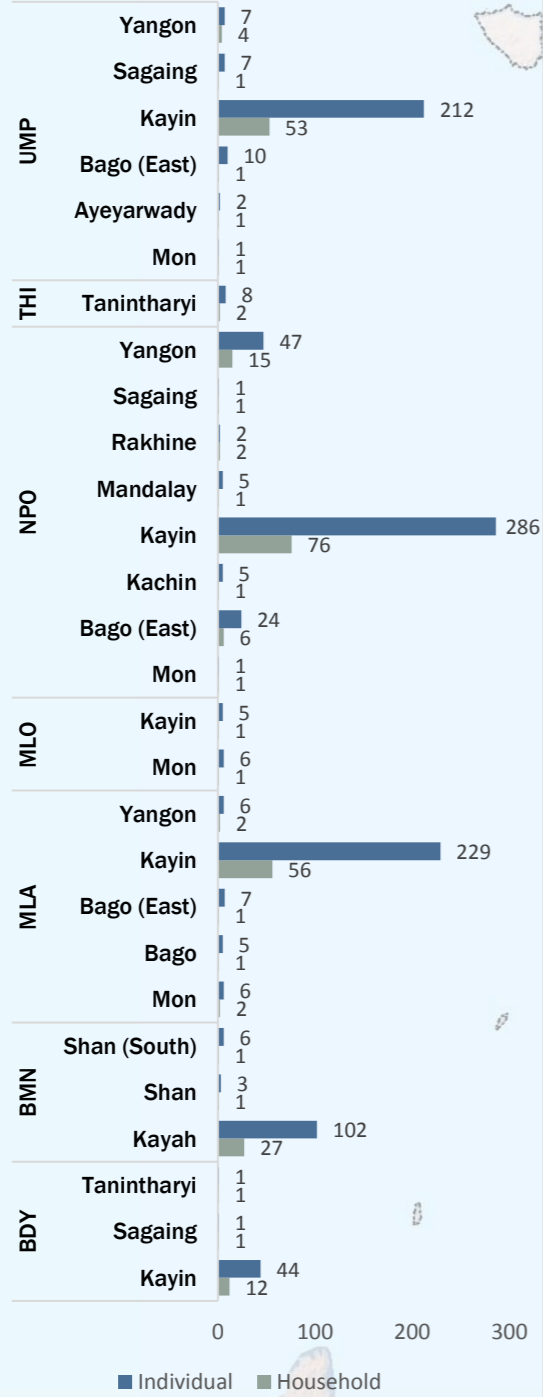

FACILITATED VOLUNTARY REPATRIATION - SUMMARY

11 July 2019

Thailand Border Operation - Information Management Unit, Mae Sot

Total Number of Returnees	1,039
Total Number of Households	273

RETURN LOCATIONS BY TEMPORARY SHELTERS

AGE AND GENDER

RETURN LOCATIONS BY STATE/REGION

Legend

- Temporary Shelter
- UNHCR Office

Source: UNHCR proGRES database

For more information, contact: imumaesot@unhcr.org or www.commonservice.info