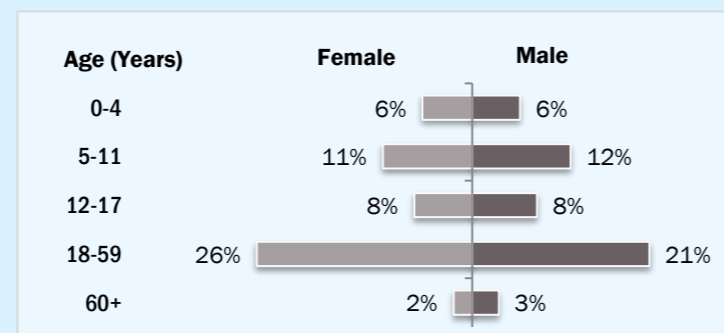

AGE AND GENDER

RETURN LOCATIONS BY STATE/REGION