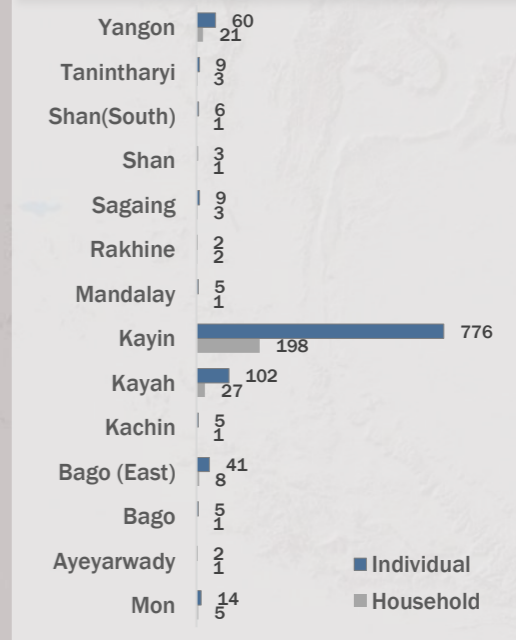

FACILITATED VOLUNTARY REPATRIATION - SUMMARY

11 July 2019

Thailand Border Operation - Information Management Unit, Mae Sot

Total Number of Returnees	1,039
Total Number of Households	273

RETURN LOCATIONS BY TEMPORARY SHELTERS

AGE AND GENDER

RETURN LOCATIONS BY STATE/REGION

Legend

- Temporary Shelter
- UNHCR Office

Source: UNHCR proGRES database

For more information, contact: imumaesot@unhcr.org or www.commonservice.info