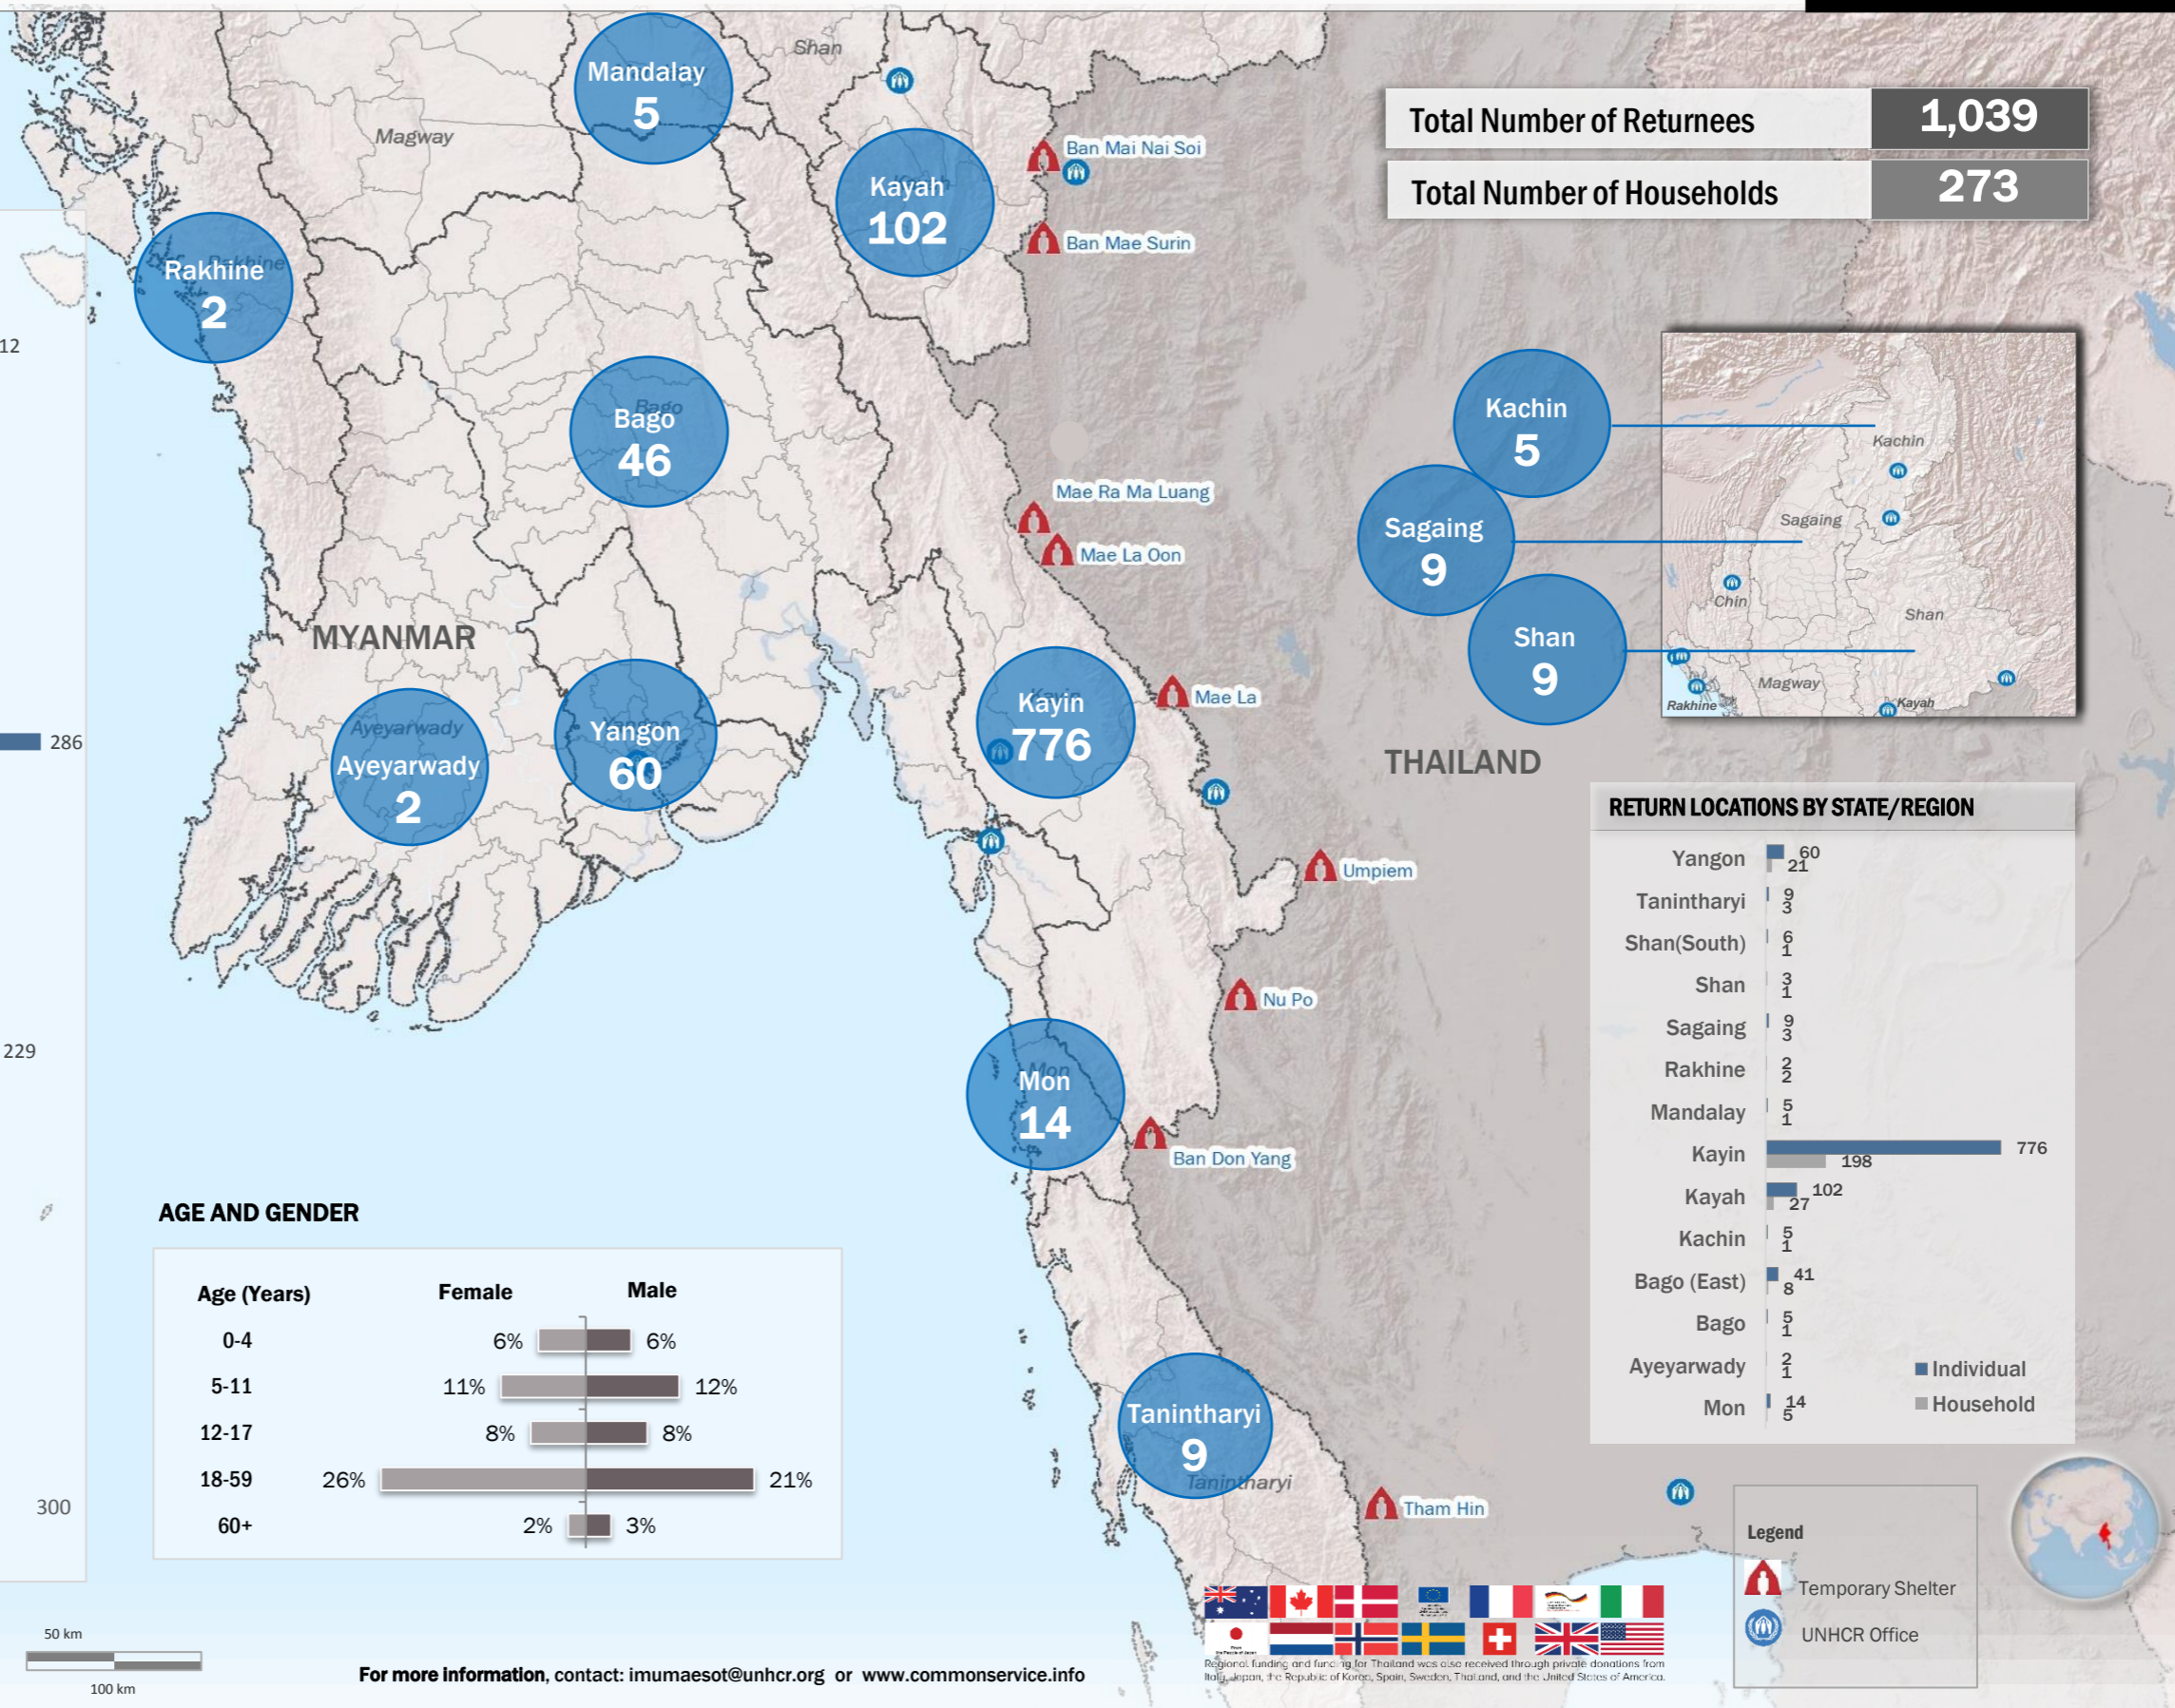

FACILITATED VOLUNTARY REPATRIATION - SUMMARY

11 July 2019

Thailand Border Operation - Information Management Unit, Mae Sot

Total Number of Returnees	1,039
Total Number of Households	273

RETURN LOCATIONS BY TEMPORARY SHELTERS

AGE AND GENDER

RETURN LOCATIONS BY STATE/REGION

Legend

- Temporary Shelter
- UNHCR Office

Source: UNHCR proGRES database

For more information, contact: imumaesot@unhcr.org or www.commonservice.info