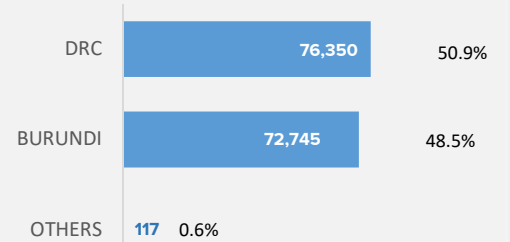

**Population Figures**

**Total Population** **149,212**

**Refugees** **144,951**

**Asylum Seekers** **291**

**Others** **3,970**

**CoO Breakdown (Ref)**

**Age Breakdown**

**Monthly Registration Trends**