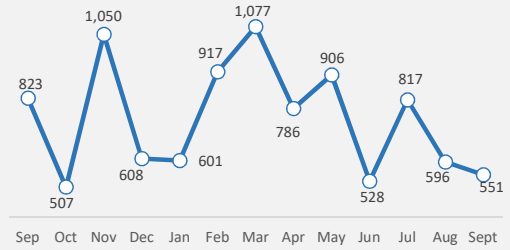

**Population Figures**

**Total Population** **149,212**

**Refugees** **144,951**

**Asylum Seekers** **291**

**Others** **3,970**

**CoO Breakdown (Ref)**

**Age Breakdown**

**Monthly Registration Trends**