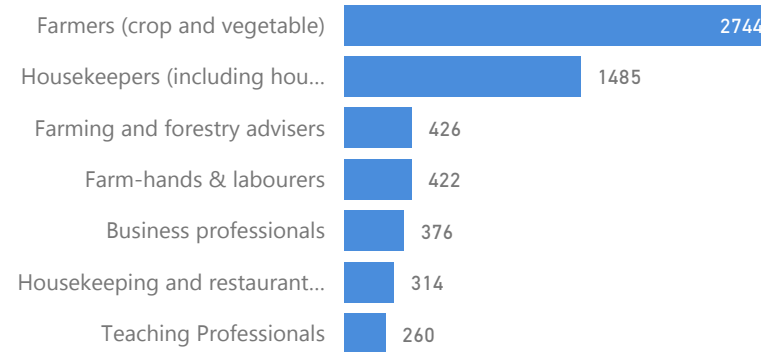

### Youth 15-24

**21 %**

**12,955**

Country of Origin	Total
South Sudan	61,679
Sudan	23
Democratic Republic of the Congo	17
Central African Republic	5
Chad	1
Senegal	1

## Occupation \* - Top 7 **36.6%** Have occupation

\* Age is between 18 - 59 years for Occupation