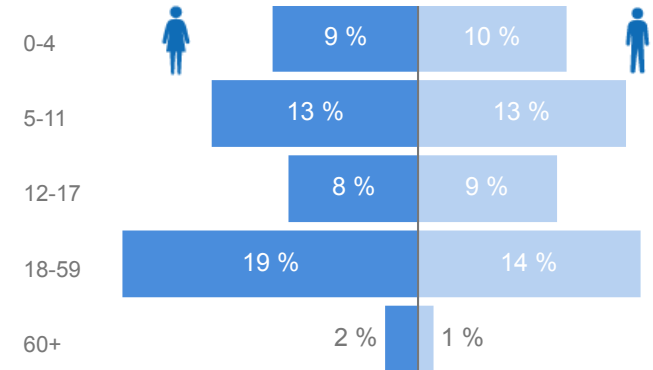

## Total Refugees

**61,716**

## Total Asylum-Seekers

**10**

## Age & Gender Breakdown

## Occupation \* - Top 7 **36.6%** Have occupation

\* Age is between 18 - 59 years for Occupation