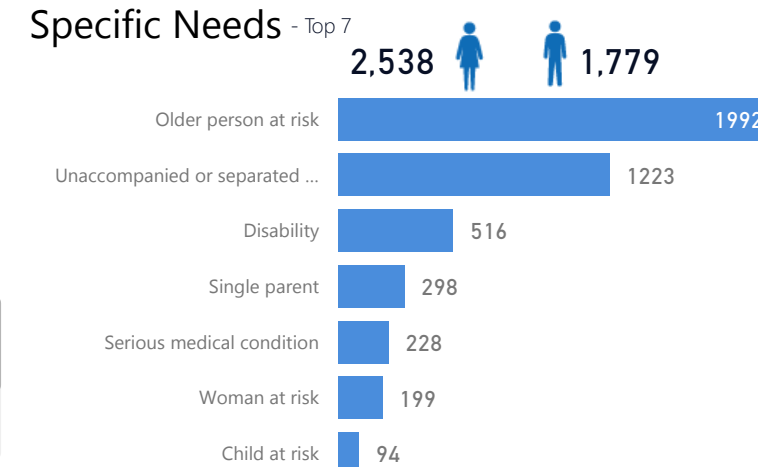

Elderly

3 %

3,768

Total Refugees

112,219

Total Asylum-Seekers

1,713

Female

Occupation * - Top 3

52.5% Have occupation

* Age is between 18 - 59 years for Occupation

Age & Gender Breakdown

Country of Origin - Top 5

Country of Origin	Total
Democratic Republic of the Congo	110,170
South Sudan	3,306
Rwanda	348
Burundi	88
Kenya	10

Specific Needs - Top 7

New Registration by Month

◆ New Registration ◆ Birth