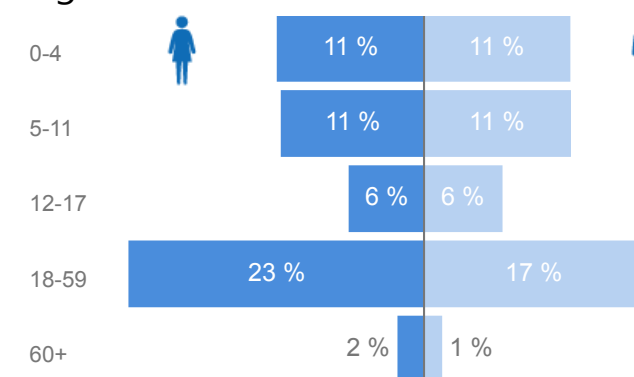

Elderly

3 %

3,768

Total Refugees

112,219

Total Asylum-Seekers

1,713

Female

53 %

60,391

Youth 15-24

18 %

20,812

Zones

Level3	HHS	Individuals
Malembo	278	1,099
Munsisa A	269	1,220
Kentomi	233	993
Mukunyu A	224	953
Kirokole	146	563
Ngurwe	114	498
Mukunyu B	111	437
Malembo B	91	367
Mukunyu	49	233
NULL	9	14
Sweswe	6	23
Makindye Division	5	13
Kaihora	2	3
Kyempango	2	7
Mahani	2	2
Mukondo	2	6
Rubaga Division	2	7
Maratatu	1	1
Ntenungi	1	2
Rubondo	1	3
Rutshuru	1	1
Wajjagahe	1	5
Zone V	1	6

Occupation * - Top 3

52.5% Have occupation

* Age is between 18 - 59 years for Occupation

Age & Gender Breakdown

Country of Origin - Top 5

Country of Origin	Total
Democratic Republic of the Congo	110,170
South Sudan	3,306
Rwanda	348
Burundi	88
Kenya	10