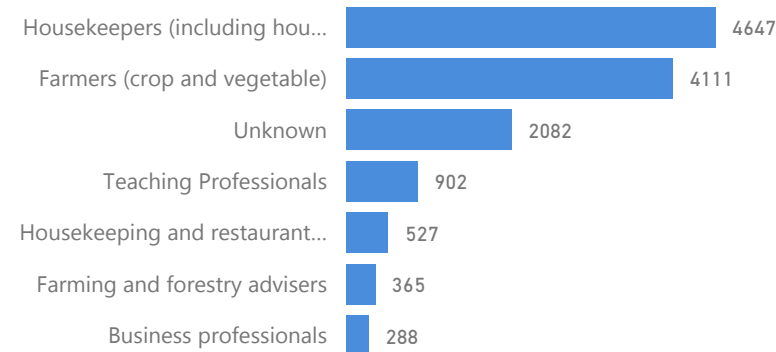

## Age & Gender Breakdown

Country of Origin - Top 6	Total
South Sudan	121,073
Sudan	30
Democratic Republic of the Congo	3

## Occupation \* - Top 7

30.9% Have occupation

\* Age is between 18 - 59 years for Occupation