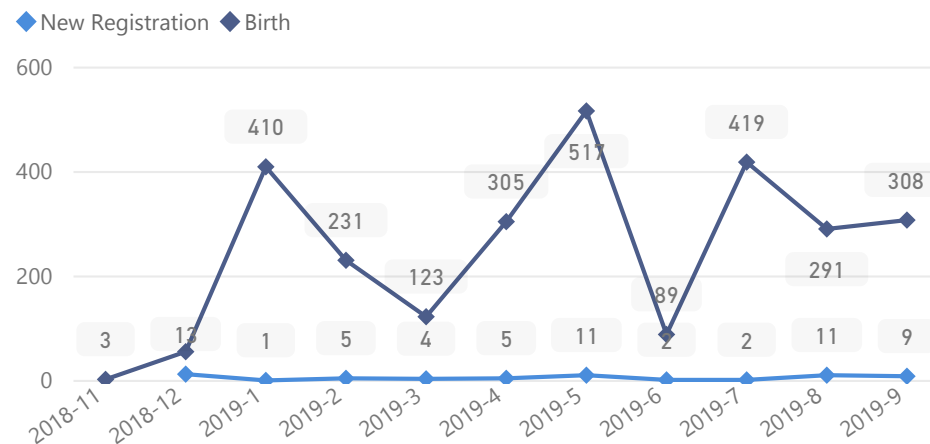

New Registration by Month