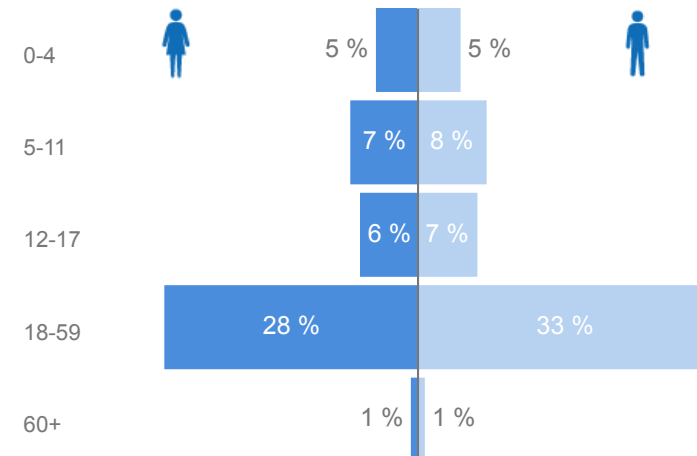

16,636

Women and Children

66 %

47,788

Elderly

1 %

958

Female

47 %

34,264

Youth 15-24

27 %

19,570

Country of Origin - Top 15

Total

Country of Origin	Total
Democratic Republic of the Congo	25,290
Somalia	21,443
Eritrea	12,278
Burundi	4,242
South Sudan	3,543
Ethiopia	1,953
Rwanda	1,764
Sudan	1,342
Pakistan	236
Turkey	33
Yemen	30
Syrian Arab Republic	16
Congo, Republic of the	14
Egypt	9
Chad	7

Age & Gender Breakdown

New Registration By Month

Congolese By Ethnicity - Top 7

Specific Needs - Top 7

494 428