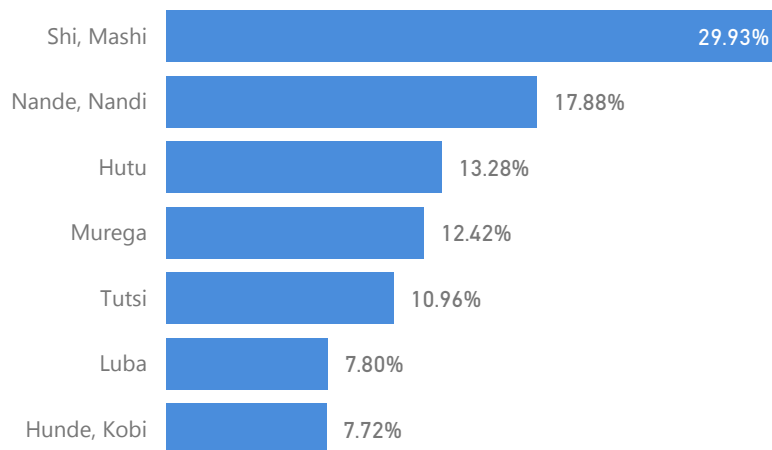

Congolese By Ethnicity - Top 7