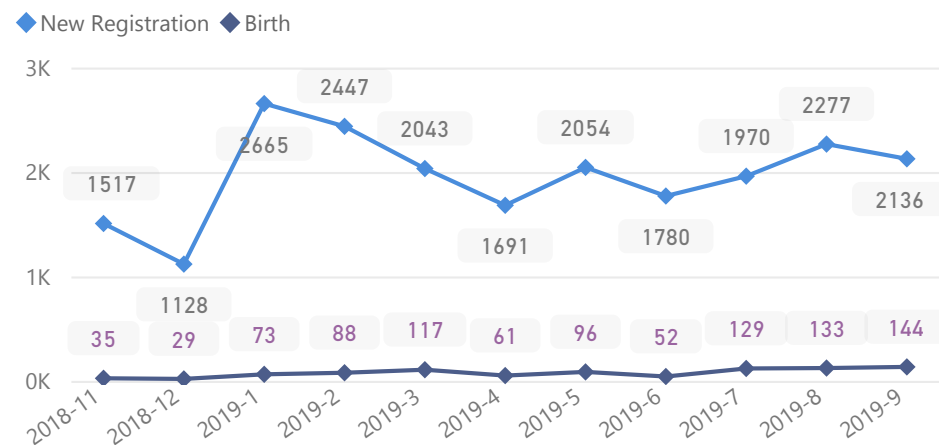

16,636

Women and Children

66 %

47,788

Elderly

1 %

958

Female

47 %

34,264

Youth 15-24

27 %

19,570

Country of Origin - Top 15

Total

Country of Origin	Total
Democratic Republic of the Congo	25,290
Somalia	21,443
Eritrea	12,278
Burundi	4,242
South Sudan	3,543
Ethiopia	1,953
Rwanda	1,764
Sudan	1,342
Pakistan	236
Turkey	33
Yemen	30
Syrian Arab Republic	16
Congo, Republic of the	14
Egypt	9
Chad	7

Age & Gender Breakdown

New Registration By Month

Congolese By Ethnicity - Top 7

Specific Needs - Top 7

494 428