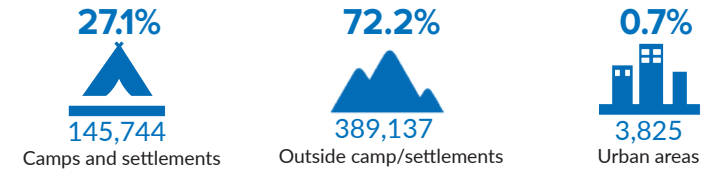

548,850

TOTAL NUMBER OF REFUGEES AND ASYLUM SEEKERS

KEY STATISTICS

AGE AND GENDER BREAKDOWN

TYPES OF LOCATION

REFUGEE POPULATION BY COUNTRY OF ORIGIN

* Others include Ivory Coast, Eritrea, Syria, Liberia, Chad, Sierra Leone, etc.

REFUGEES FROM DRC IN AFRICA

886,881

TOTAL DRC REFUGEE POPULATION

Source: UNHCR

* Southern Africa includes Namibia, Botswana, Lesotho, Malawi, Zimbabwe, Mozambique, Madagascar, South Africa and the Kingdom of Eswatini.