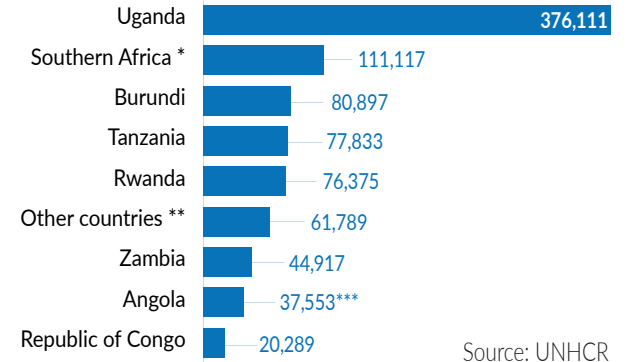

548,850

TOTAL NUMBER OF REFUGEES AND ASYLUM SEEKERS

KEY STATISTICS

AGE AND GENDER BREAKDOWN

TYPES OF LOCATION

REFUGEE POPULATION BY COUNTRY OF ORIGIN

* Others include Ivory Coast, Eritrea, Syria, Liberia, Chad, Sierra Leone, etc.

REFUGEES FROM DRC IN AFRICA

886,881

TOTAL DRC REFUGEE POPULATION

Source: UNHCR

* Southern Africa includes Namibia, Botswana, Lesotho, Malawi, Zimbabwe, Mozambique, Madagascar, South Africa and the Kingdom of Eswatini.

** Other countries include South Sudan, Kenya, Central African Republic and Chad

*** For Angola, these figures are for July 2019 (the figures for August are not available).

Source: UNHCR and OCHA. For more information on refugee statistics in DRC, please contact: codkidrcim@unhcr.org