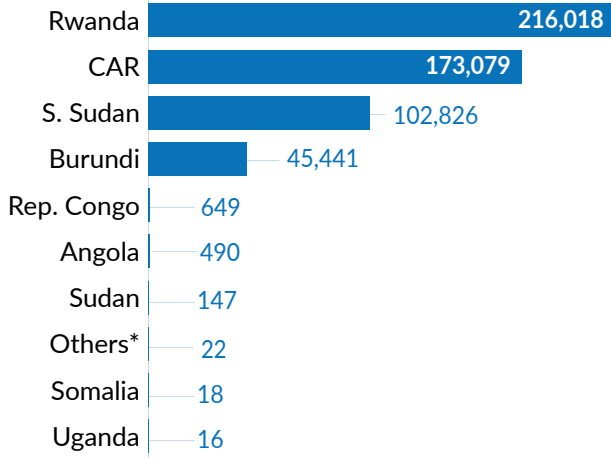

548,850

TOTAL NUMBER OF REFUGEES AND ASYLUM SEEKERS

KEY STATISTICS

AGE AND GENDER BREAKDOWN

TYPES OF LOCATION

REFUGEE POPULATION BY COUNTRY OF ORIGIN

* Others include Ivory Coast, Eritrea, Syria, Liberia, Chad, Sierra Leone, etc.

REFUGEES FROM DRC IN AFRICA

886,881

TOTAL DRC REFUGEE POPULATION

Source: UNHCR

* Southern Africa includes Namibia, Botswana, Lesotho, Malawi, Zimbabwe, Mozambique, Madagascar, South Africa and the Kingdom of Eswatini.

** Other countries include South Sudan, Kenya, Central African Republic and Chad

*** For Angola, these figures are for July 2019 (the figures for August are not available).

Source: UNHCR and OCHA. For more information on refugee statistics in DRC, please contact: codkidrcim@unhcr.org