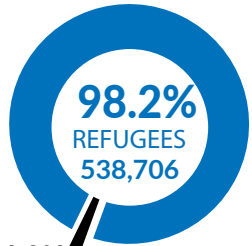

548,850

TOTAL NUMBER OF REFUGEES AND ASYLUM SEEKERS

KEY STATISTICS

AGE AND GENDER BREAKDOWN

TYPES OF LOCATION

REFUGEE POPULATION BY COUNTRY OF ORIGIN

* Others include Ivory Coast, Eritrea, Syria, Liberia, Chad, Sierra Leone, etc.

REFUGEES FROM DRC IN AFRICA

886,881

TOTAL DRC REFUGEE POPULATION

Source: UNHCR

* Southern Africa includes Namibia, Botswana, Lesotho, Malawi, Zimbabwe, Mozambique, Madagascar, South Africa and the Kingdom of Eswatini.