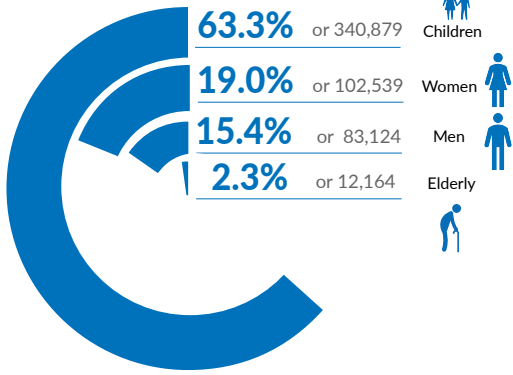

548,850

TOTAL NUMBER OF REFUGEES AND ASYLUM SEEKERS

KEY STATISTICS

AGE AND GENDER BREAKDOWN

TYPES OF LOCATION

REFUGEE POPULATION BY COUNTRY OF ORIGIN

* Others include Ivory Coast, Eritrea, Syria, Liberia, Chad, Sierra Leone, etc.

REFUGEES FROM DRC IN AFRICA

886,881

TOTAL DRC REFUGEE POPULATION

Source: UNHCR

* Southern Africa includes Namibia, Botswana, Lesotho, Malawi, Zimbabwe, Mozambique, Madagascar, South Africa and the Kingdom of Eswatini.