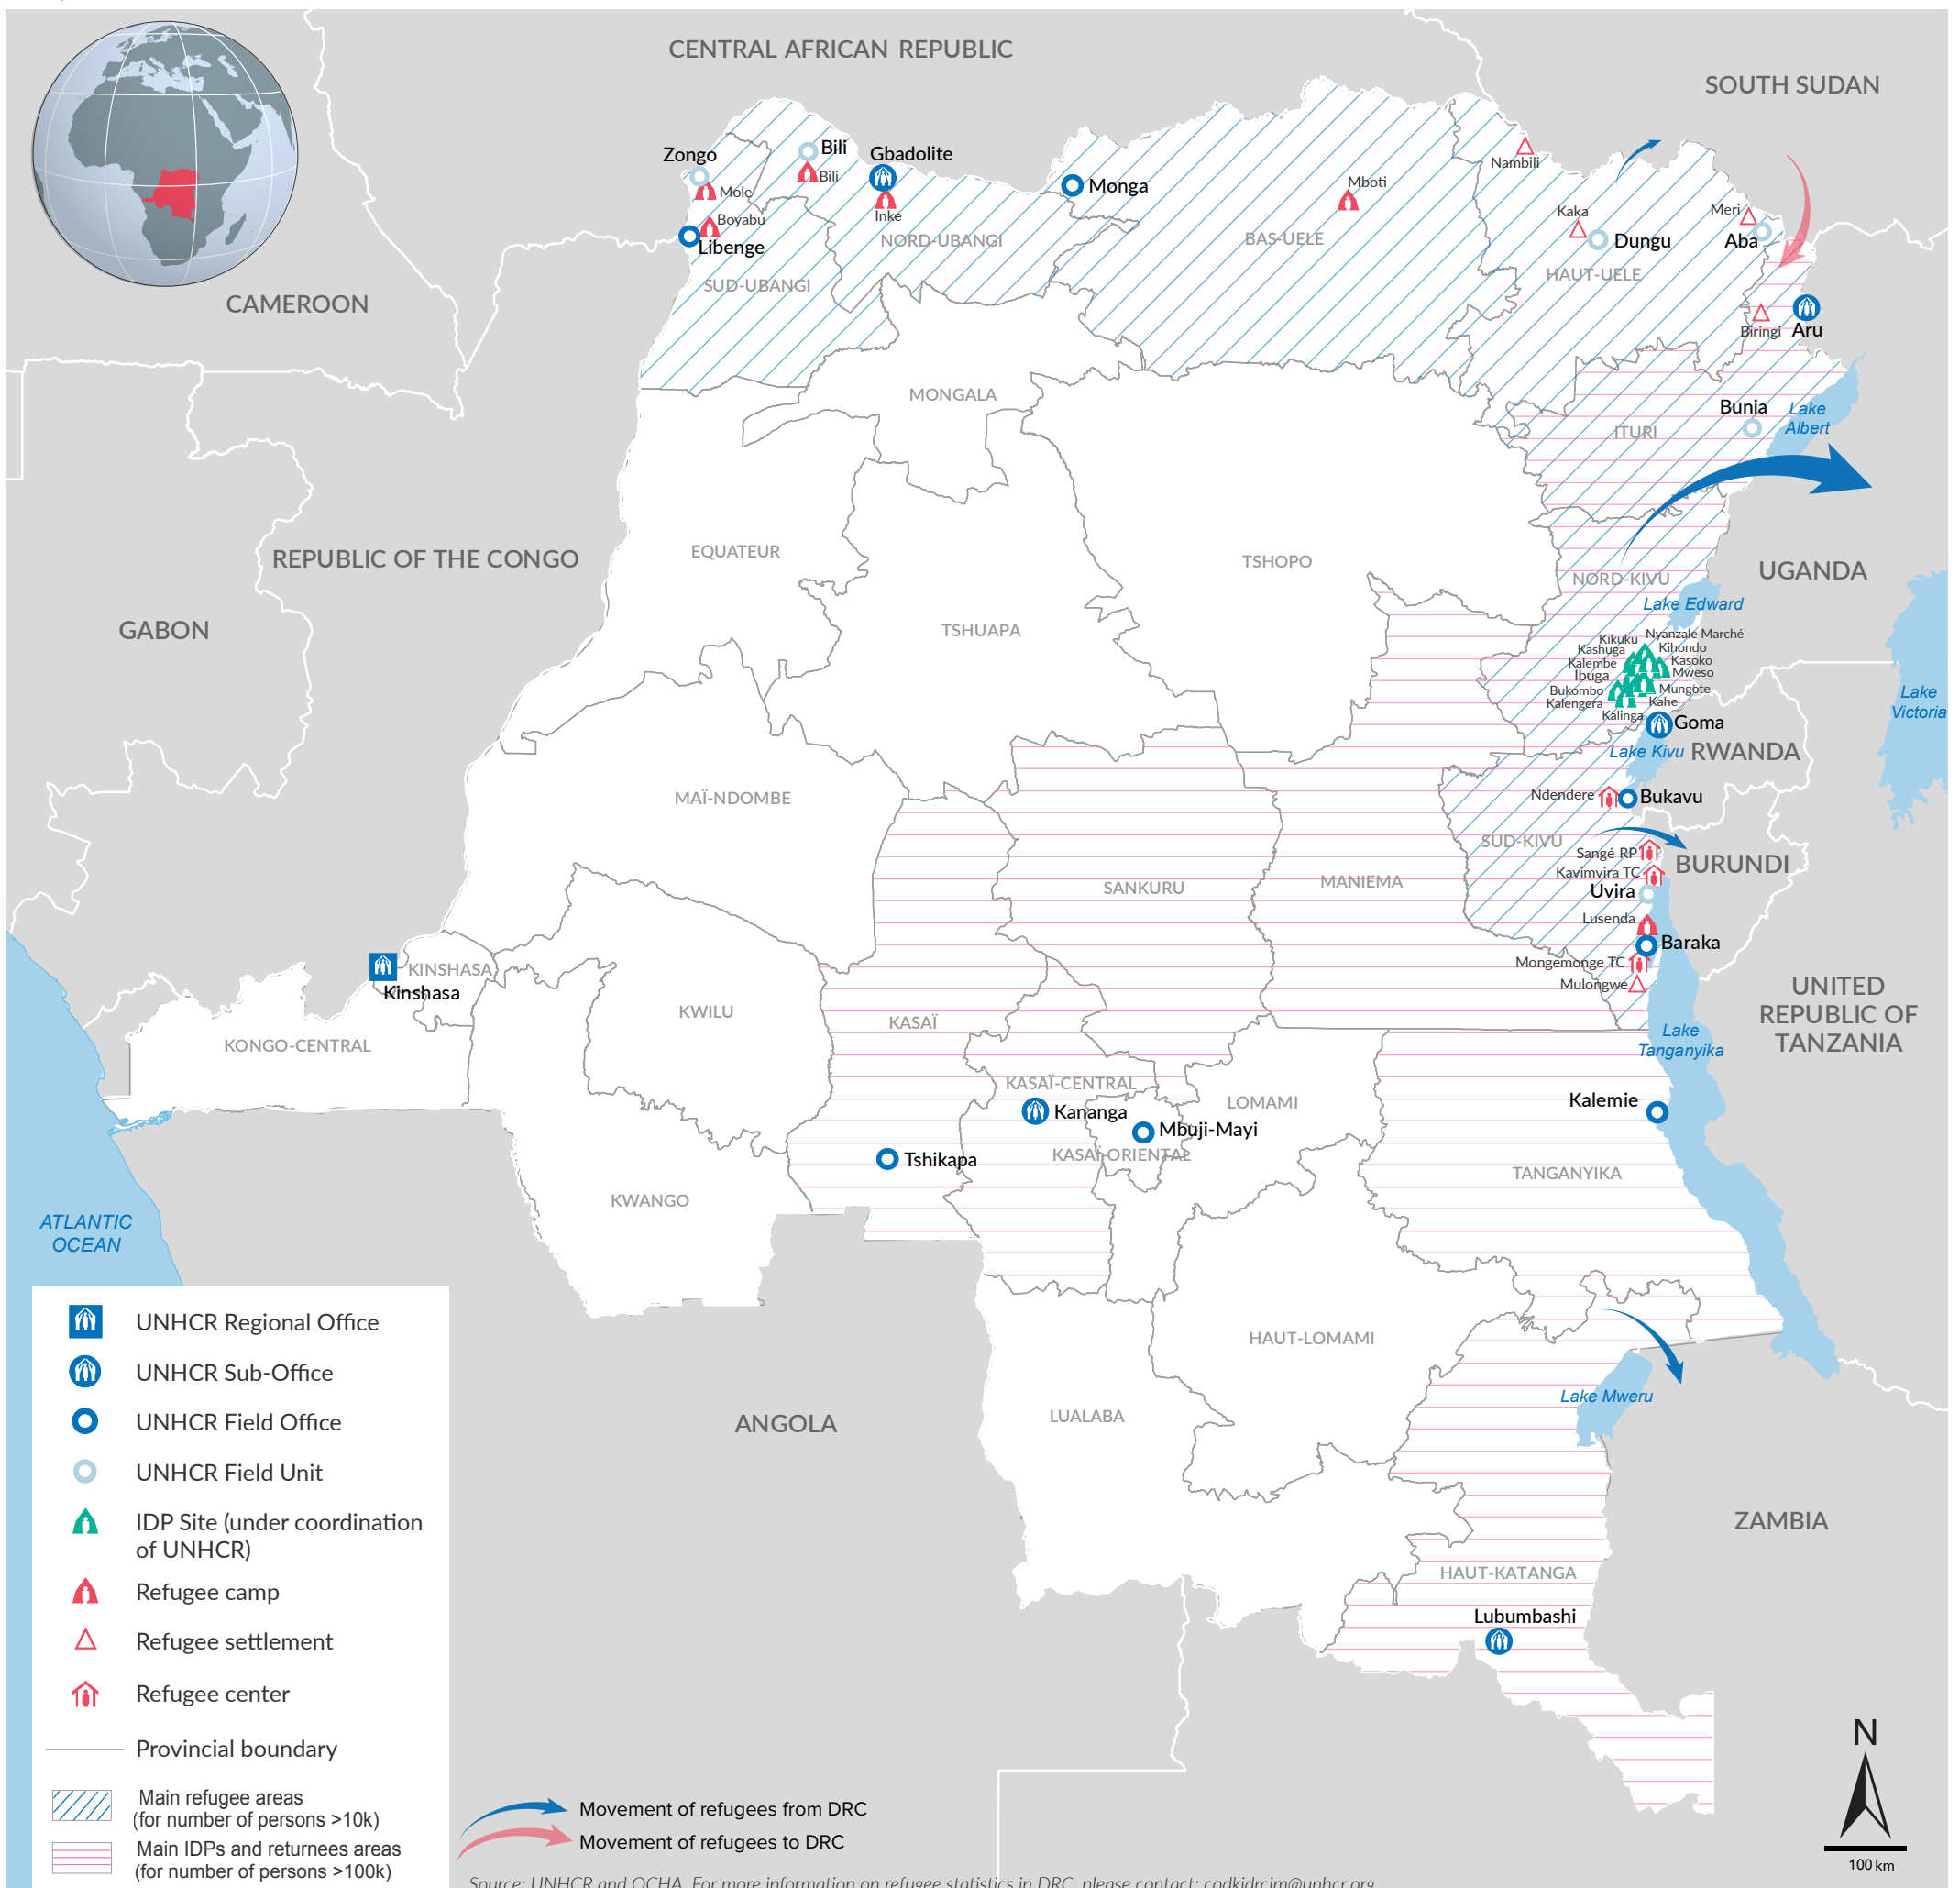

548,850

TOTAL NUMBER OF REFUGEES AND ASYLUM SEEKERS

KEY STATISTICS

AGE AND GENDER BREAKDOWN

TYPES OF LOCATION

REFUGEE POPULATION BY COUNTRY OF ORIGIN

* Others include Ivory Coast, Eritrea, Syria, Liberia, Chad, Sierra Leone, etc.

REFUGEES FROM DRC IN AFRICA

886,881

TOTAL DRC REFUGEE POPULATION

Source: UNHCR

* Southern Africa includes Namibia, Botswana, Lesotho, Malawi, Zimbabwe, Mozambique, Madagascar, South Africa and the Kingdom of Eswatini.

** Other countries include South Sudan, Kenya, Central African Republic and Chad

*** For Angola, these figures are for July 2019 (the figures for August are not available).

Source: UNHCR and OCHA. For more information on refugee statistics in DRC, please contact: codkidrcim@unhcr.org

The boundaries and names shown and the designations used on this map do not imply official endorsement or acceptance by the United Nations.