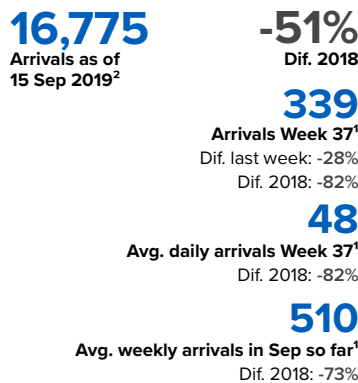

SPAIN Weekly snapshot - Week 37 (9 - 15 Sep 2019)

The charts below are based on figures from the Ministry of Interior and UNHCR estimates. All figures are provisional and subject to change

Refugees & migrants: sea and land arrivals in week 37¹

The boundaries and names shown and the designations used on this map do not imply official endorsement or acceptance by the United Nations

Total Sea and Land

Sea

Land (Ceuta & Melilla)

Sea and land arrivals during the last five weeks¹

Arrivals per month²

Most common nationalities, Jan - Aug 2019²

Demographic breakdown, Jan - Aug 2019²