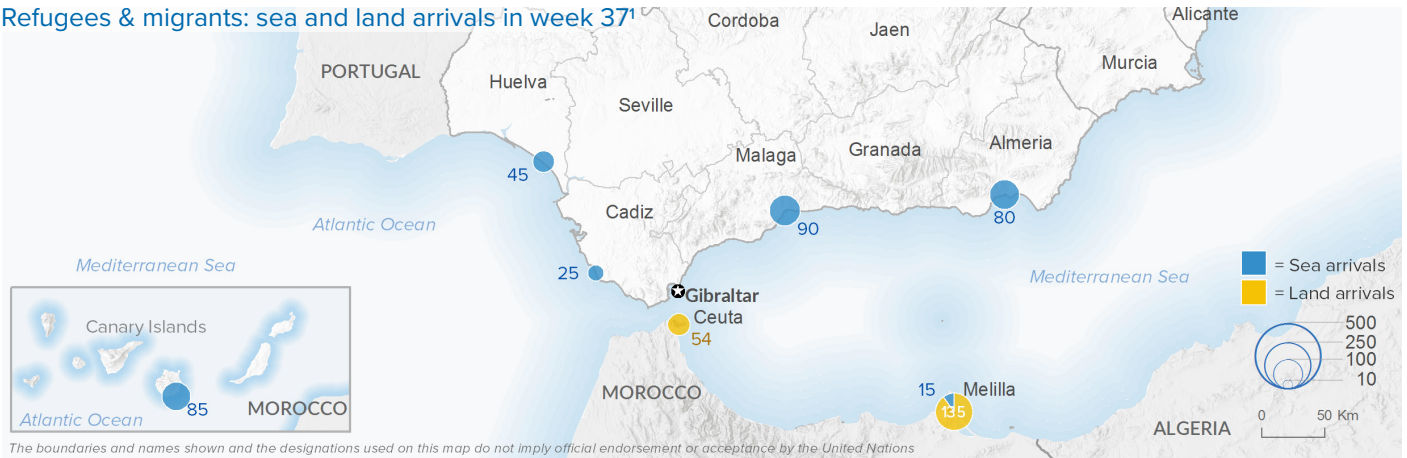

# SPAIN Weekly snapshot - Week 37 (9 - 15 Sep 2019)

The charts below are based on figures from the Ministry of Interior and UNHCR estimates. All figures are provisional and subject to change

## Refugees & migrants: sea and land arrivals in week 37<sup>1</sup>

The boundaries and names shown and the designations used on this map do not imply official endorsement or acceptance by the United Nations

### Total Sea and Land

## Sea and land arrivals during the last five weeks<sup>1</sup>