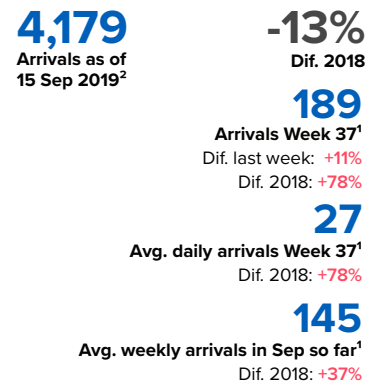

Land (Ceuta & Melilla)