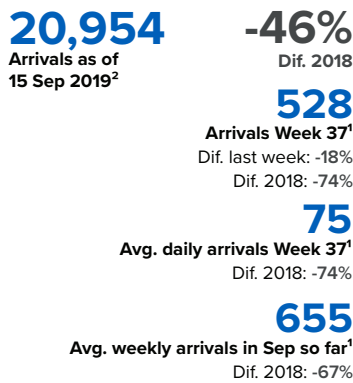

Total Sea and Land