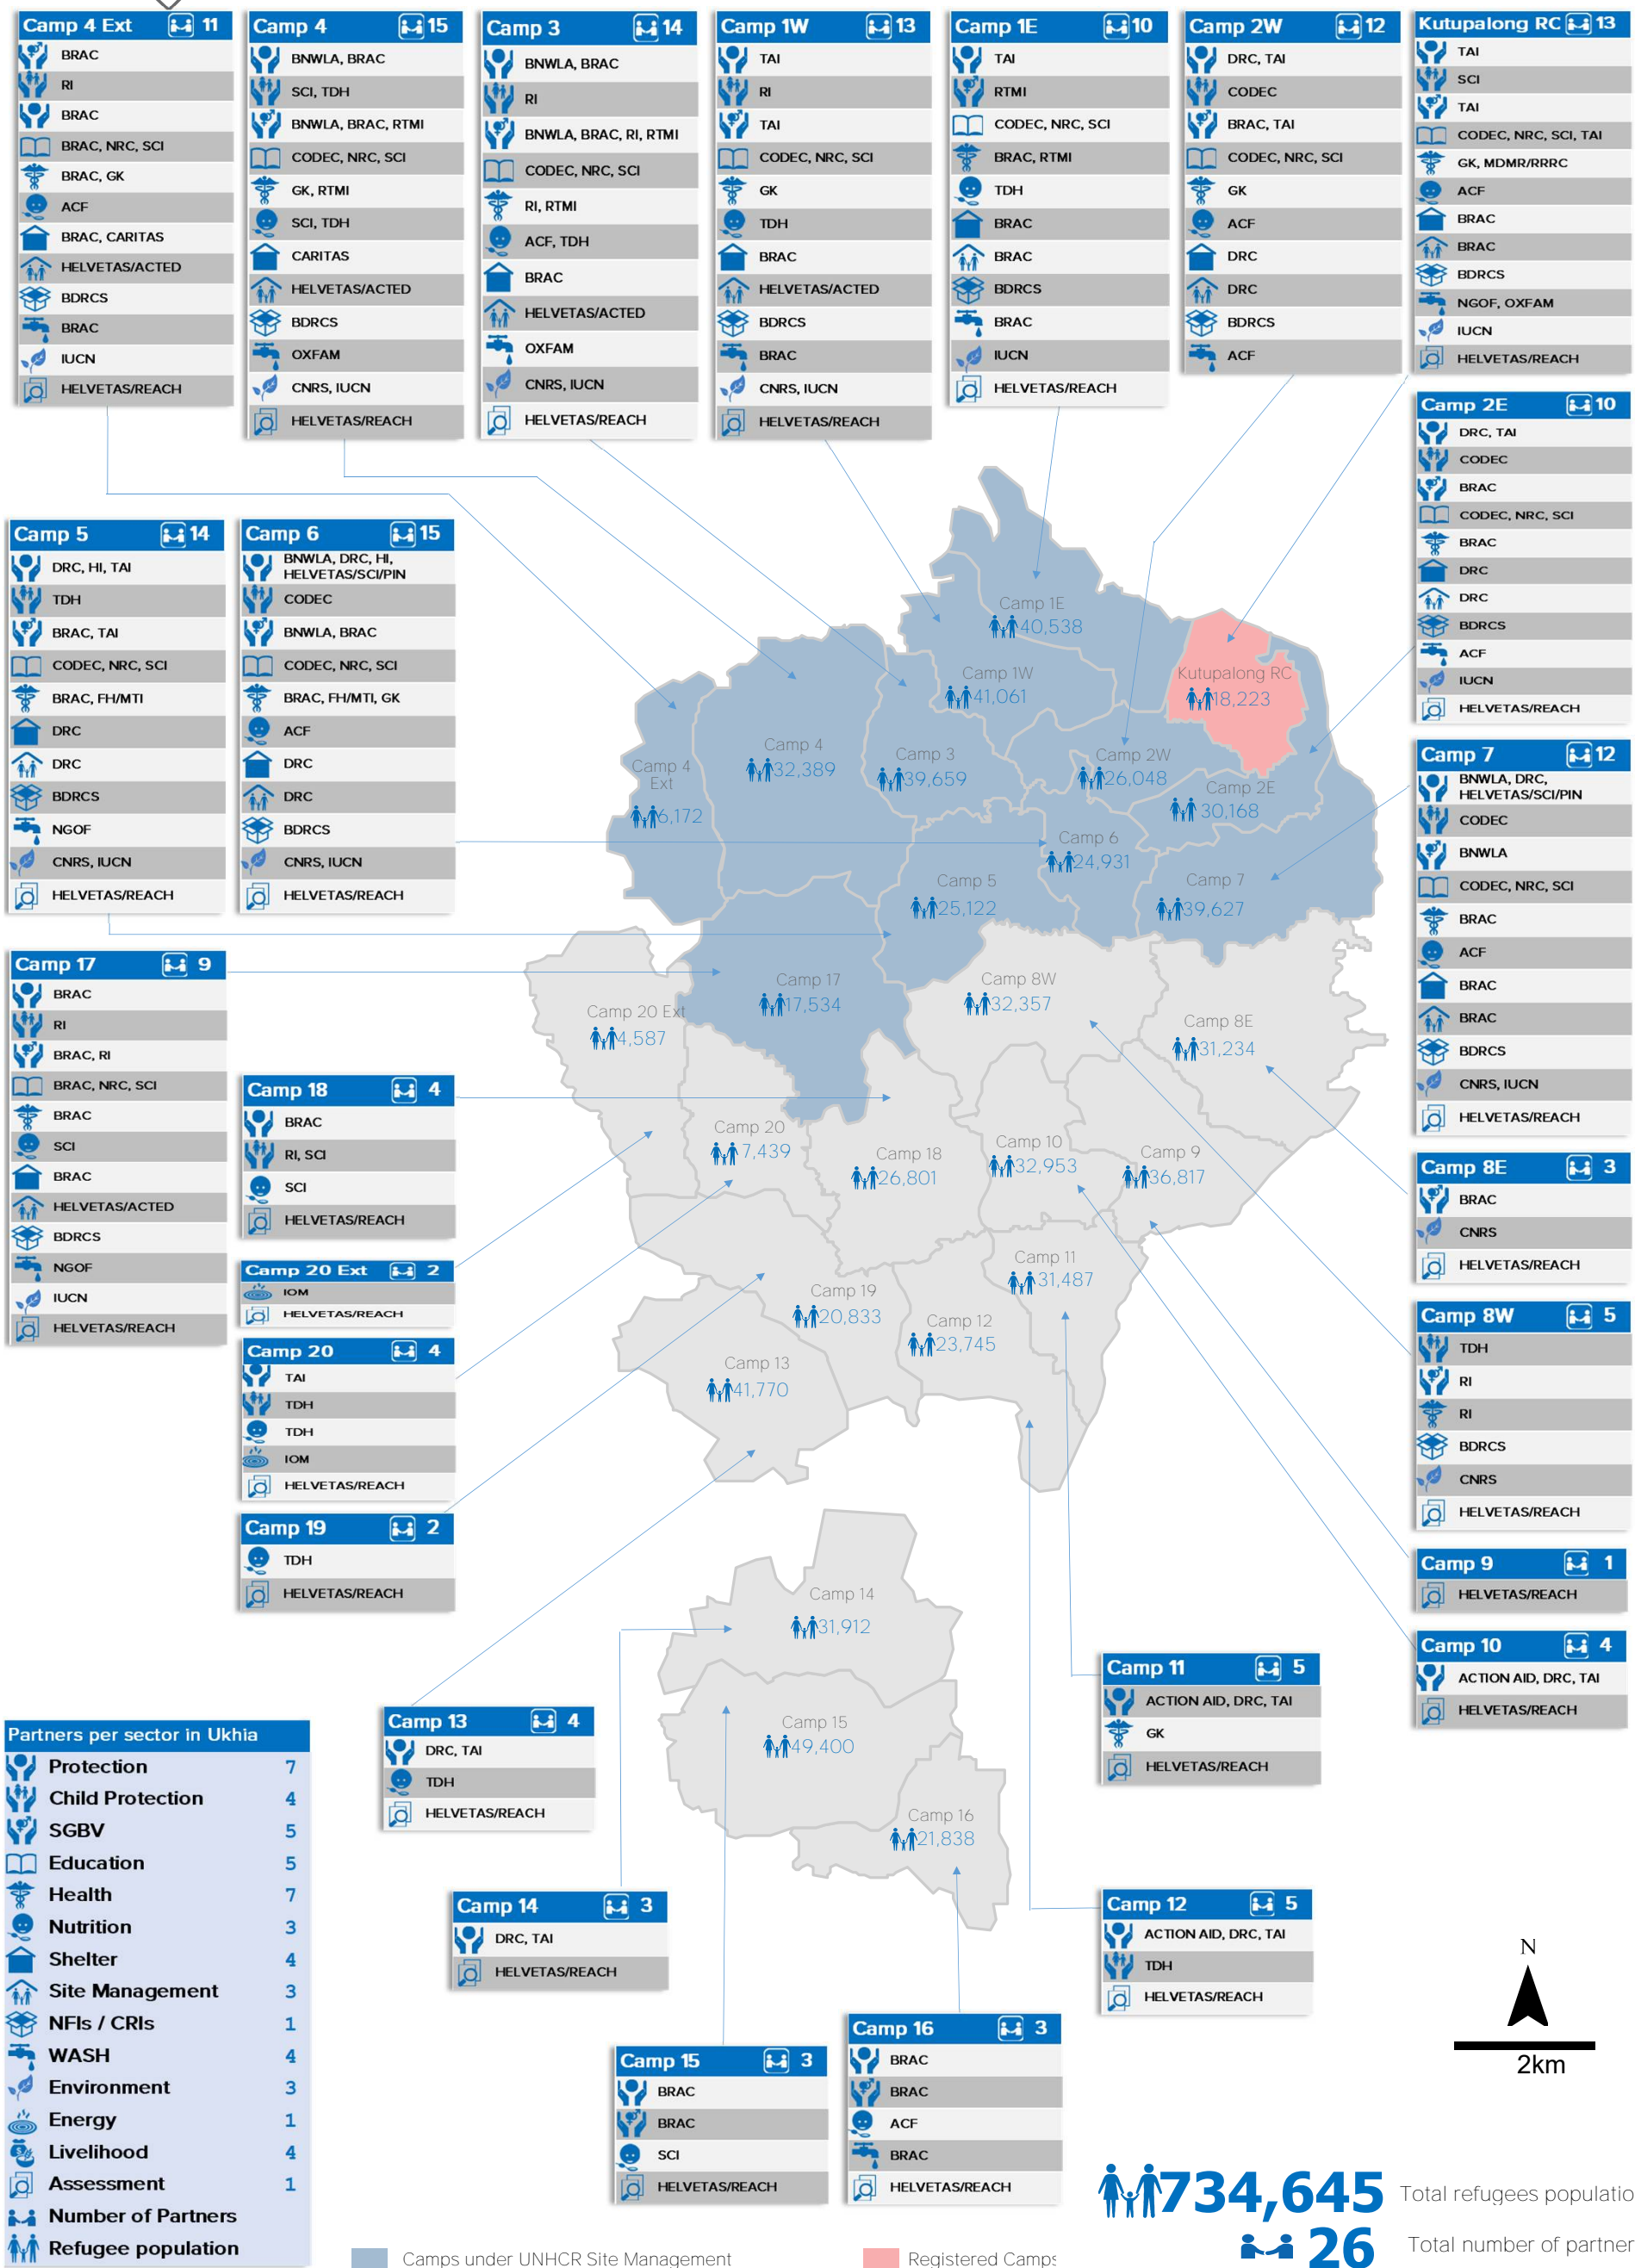

The boundaries and names shown and the designations used on this map do not imply social endorsement or acceptance by the United Nations. Source: UNHCR, RRC/UNHCR/Family Counting as of 30 September 2019

* Livelihood projects are implemented in host communities of the following five unions: Nhila, Baharchara, Whykong, Rajapalong, Palongkhali
Protection activities are implemented in host communities of the following five unions: Nhila, Baharchara, Sabrang, Teknaf, Paurashava

UNHCR & Partners Presence (3Ws) in Ukhaia Upazila

30 September 2019

180,353 Total refugees population
18 Total number of partners