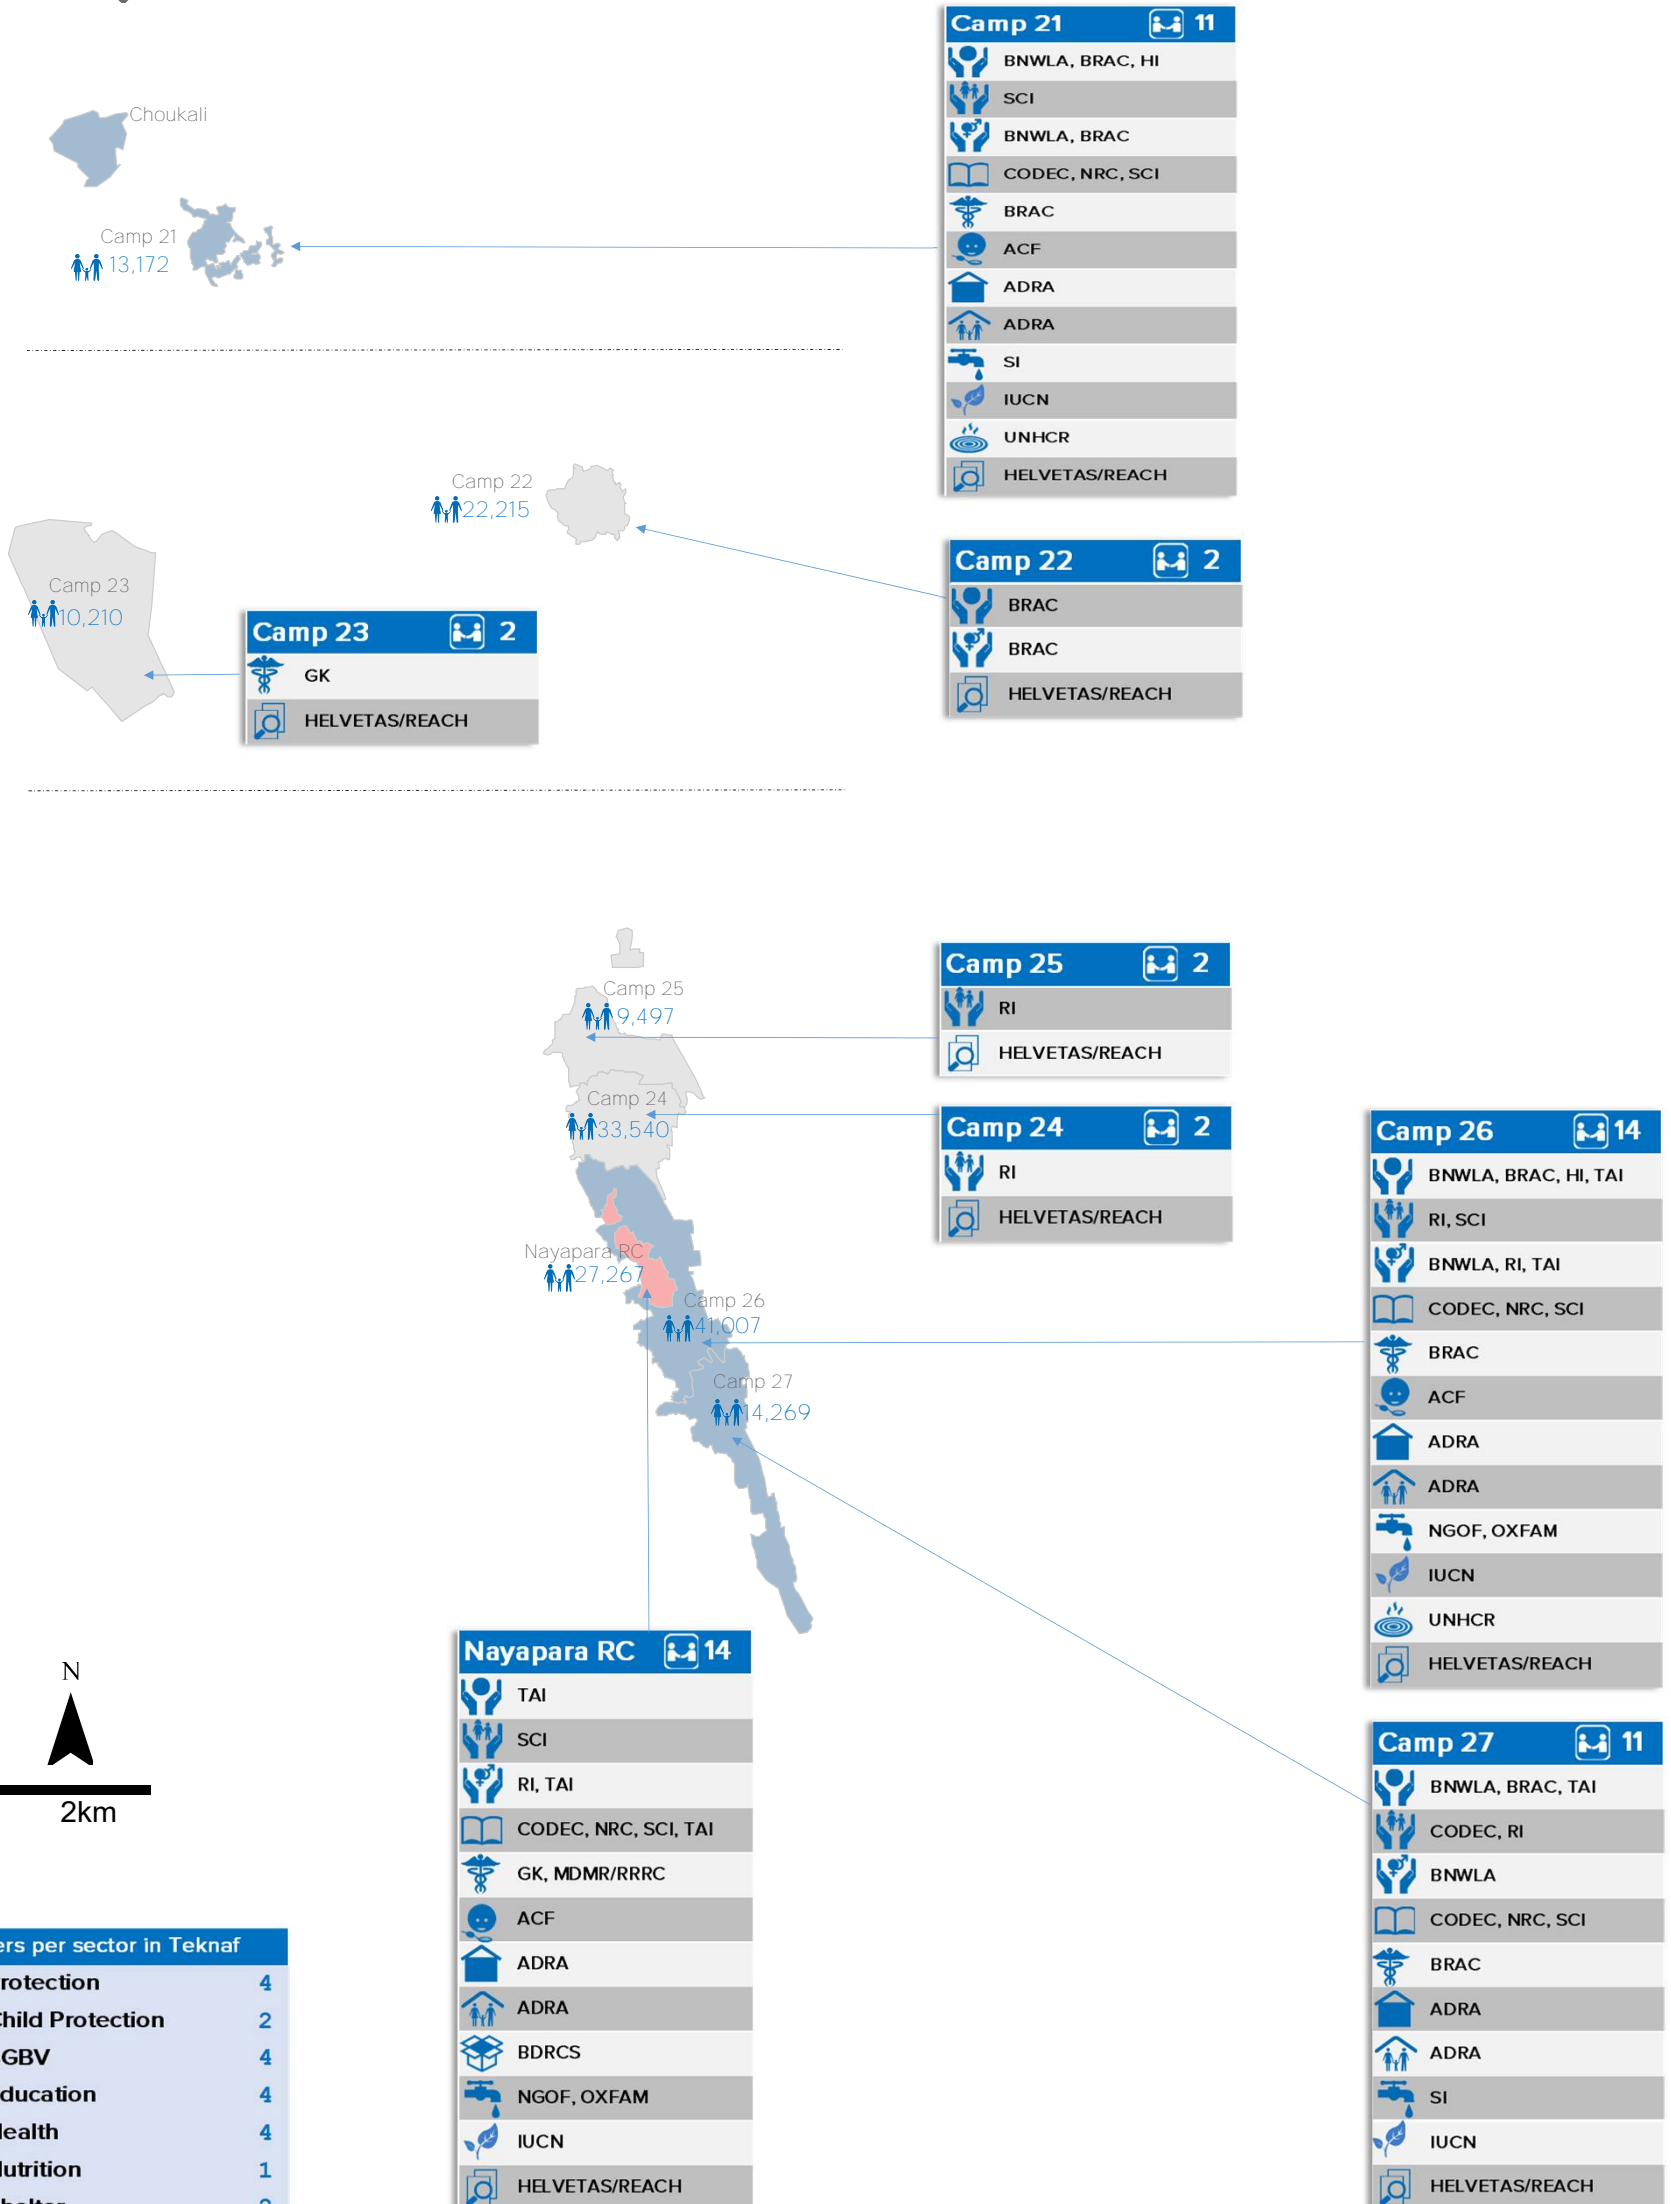

The boundaries and names shown and the designations used on this map do not imply social endorsement or acceptance by the United Nations. Source: UNHCR, RRC/UNHCR/Family Counting as of 30 September 2019

* Livelihood projects are implemented in host communities of the following five unions: Nhila, Baharchara, Whykong, Rajapalong, Palongkhali
Protection activities are implemented in host communities of the following five unions: Nhila, Baharchara, Sabrang, Teknaf, Paurashava

UNHCR & Partners Presence (3Ws) in Ukhaia Upazila

30 September 2019

180,353 Total refugees population
18 Total number of partners