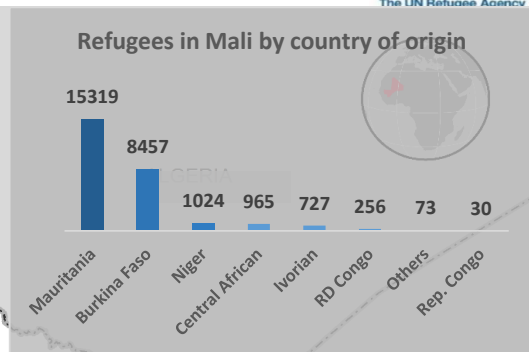

MALI SITUATION

Refugees, Internally Displaced Persons and Returnees

as of 30 September 2019

Malian refugees in asylum countries (UNHCR)*	138,402
Malian refugees returnees (Government)	74,205
IDPs (Government, DNDS)	187,139
IDP returnees (Government, DNDS)	561,606
Refugees in Mali (Government, CNCR)	26,851
Asylum Seekers in Mali (Government, CNCR)	1000

Sources: Government of Mali : Malian Refugees Returnees and IDPs - DNDS. Refugees in Mali - CNCR. Malian refugees -UNHCR. For more information: tumagu@unhcr.org | sanogos@unhcr.org

Boundary for Menaka Region is unavailable.