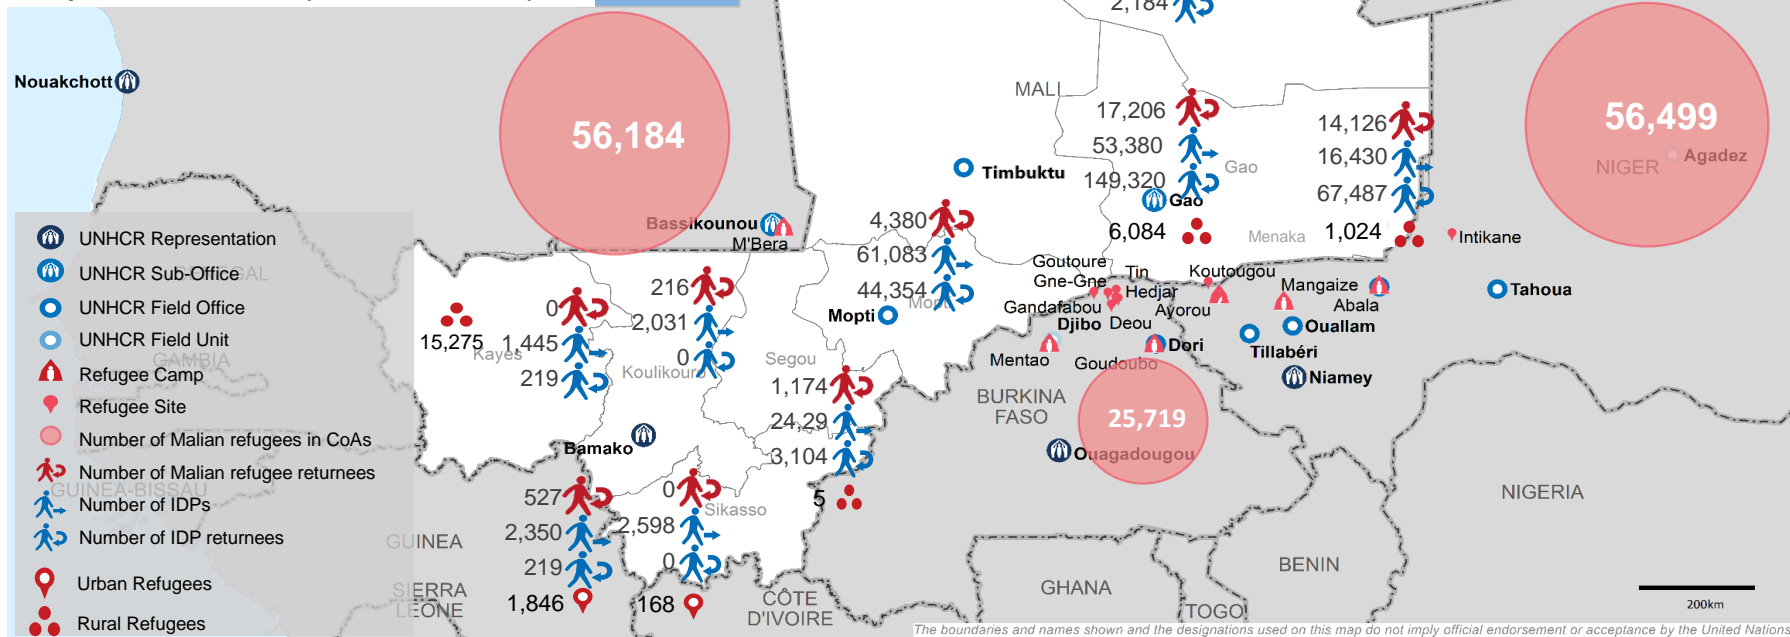

MALI SITUATION

Refugees, Internally Displaced Persons and Returnees

as of 30 September 2019

Malian refugees in asylum countries (UNHCR)*	138,402
Malian refugees returnees (Government)	74,205
IDPs (Government, DNDS)	187,139
IDP returnees (Government, DNDS)	561,606
Refugees in Mali (Government, CNCR)	26,851
Asylum Seekers in Mali (Government, CNCR)	1000

Sources: Government of Mali : Malian Refugees Returnees and IDPs - DNDS. Refugees in Mali - CNCR. Malian refugees -UNHCR. For more information: tumagu@unhcr.org | sanogos@unhcr.org

Boundary for Menaka Region is unavailable.

*Niger and Burkina-Faso figures (from 31 August 2019)