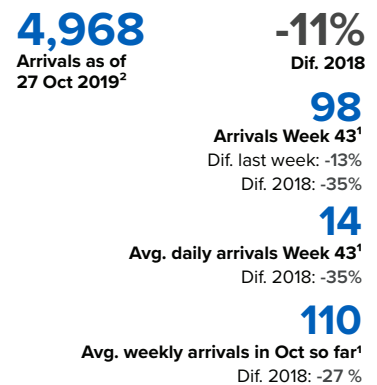

Land (Ceuta & Melilla)