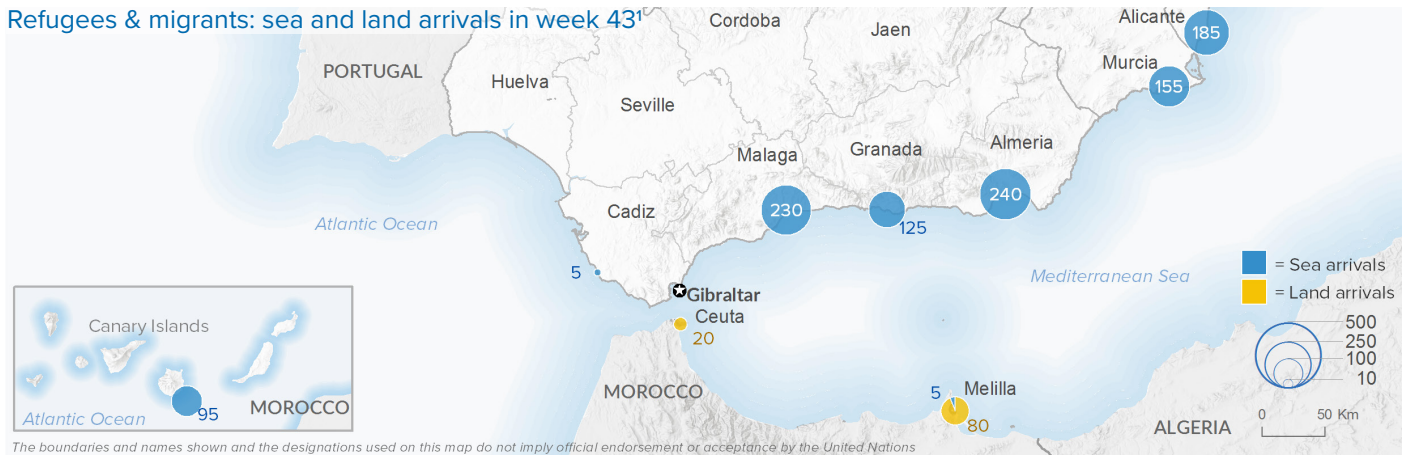

# SPAIN Weekly snapshot - Week 43 (21 - 27 Oct 2019)

The charts below are based on figures from the Ministry of Interior and UNHCR estimates. All figures are provisional and subject to change

## Refugees & migrants: sea and land arrivals in week 43<sup>1</sup>

The boundaries and names shown and the designations used on this map do not imply official endorsement or acceptance by the United Nations

### Total Sea and Land

## Sea and land arrivals during the last five weeks<sup>1</sup>