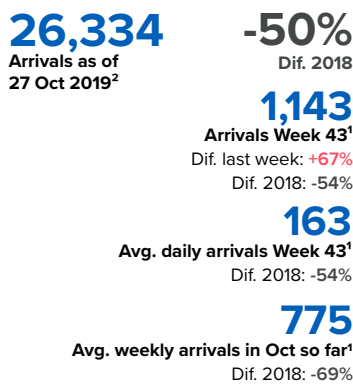

Total Sea and Land