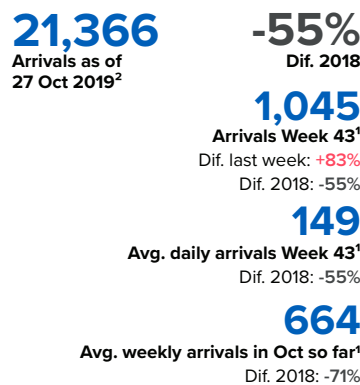

SPAIN Weekly snapshot - Week 43 (21 - 27 Oct 2019)

The charts below are based on figures from the Ministry of Interior and UNHCR estimates. All figures are provisional and subject to change

Refugees & migrants: sea and land arrivals in week 43¹

The boundaries and names shown and the designations used on this map do not imply official endorsement or acceptance by the United Nations

Total Sea and Land

Sea

Land (Ceuta & Melilla)

Sea and land arrivals during the last five weeks¹

Arrivals per month²

Most common nationalities, Jan - Sep 2019²

Demographic breakdown, Jan - Sep 2019²