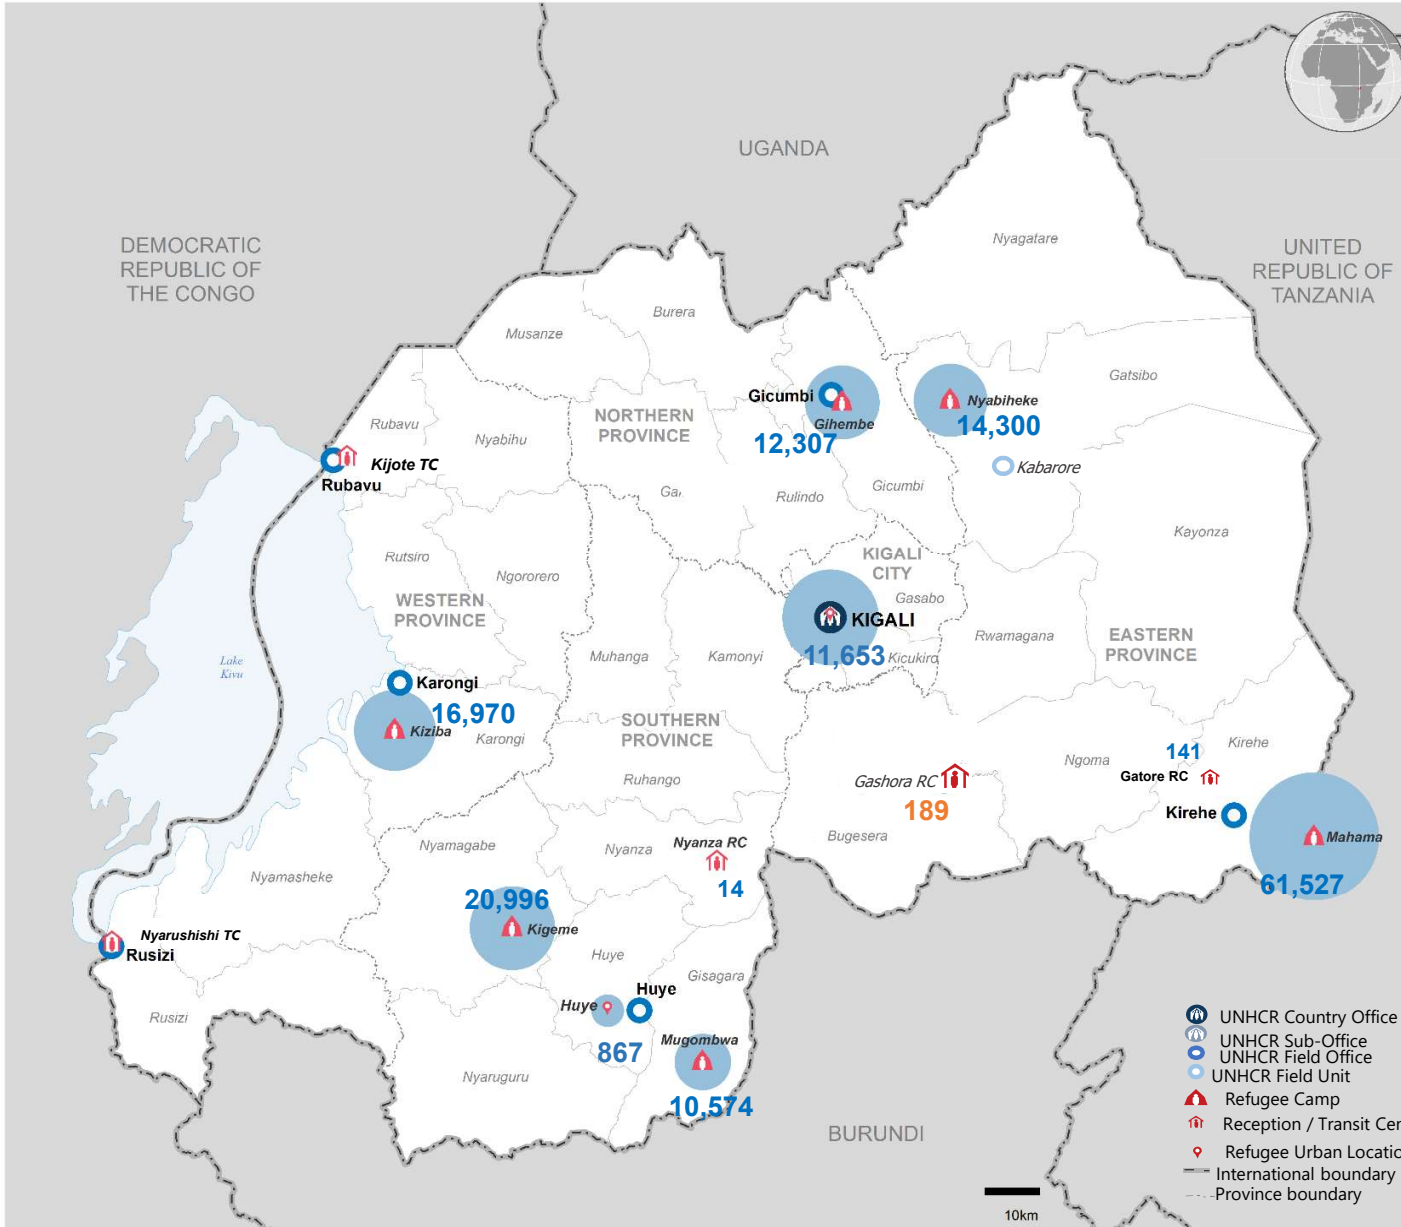

Rwanda
Population of Concern to UNHCR
 as of 31st October 2019

Population Figures

Total Population **149,546**

Refugees **144,857**

Asylum Seekers **289**

Others **4,400**

CoO Breakdown (Ref)

Age Breakdown

Monthly Registration Trends