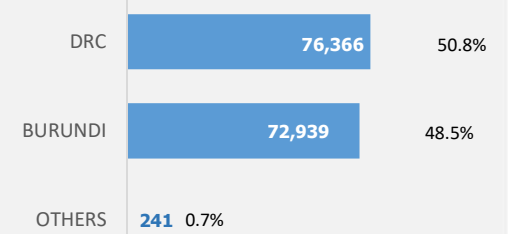

Rwanda
Population of Concern to UNHCR
 as of 31st October 2019

Population Figures

Total Population **149,546**

Refugees **144,857**

Asylum Seekers **289**

Others **4,400**

CoO Breakdown (Ref)

Age Breakdown