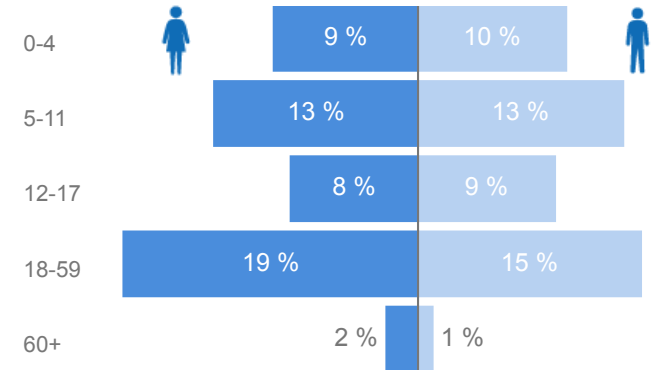

# Uganda - Refugee Statistics October 2019 - Imvepi

Total Population

**62,711**

Total Households

**18,357**

Total Refugees

**62,677**

Total Asylum-Seekers

## Age & Gender Breakdown

Women and Children

**84 %**

**52,974**

Female

**52 %**

**32,869**

Elderly

## Occupation

\* - Top 7 **36.5%** Have occupation

\* Age is between 18 - 59 years for Occupation