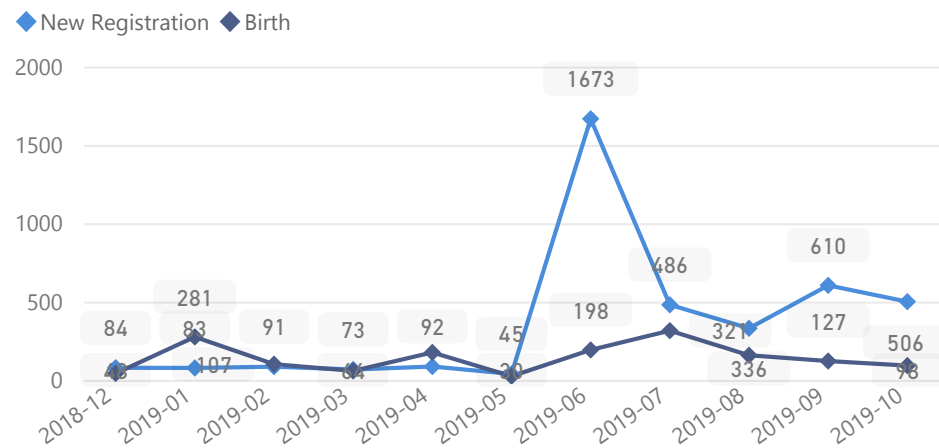

## Age & Gender Breakdown

Women and Children

**84 %**

**52,974**

Female

**52 %**

**32,869**

Elderly

**3 %**

**1,890**

Youth 15-24

**21 %**

**13,174**

Country of Origin	Total
South Sudan	62,668
Sudan	22
Democratic Republic of the Congo	18
Central African Republic	1
Chad	1
Senegal	1

## New Registration by Month

## Occupation

\* - Top 7 **36.5%** Have occupation

\* Age is between 18 - 59 years for Occupation