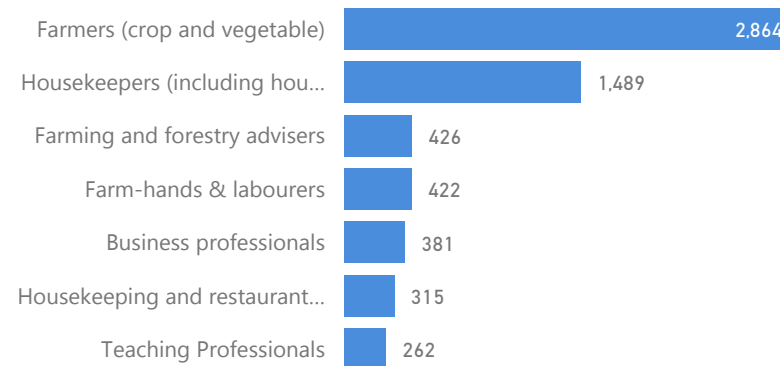

## Age & Gender Breakdown

Women and Children

**84 %**

**52,974**

Female

**52 %**

**32,869**

Elderly

**3 %**

**1,890**

Youth 15-24

**21 %**

**13,174**

Country of Origin	Total
South Sudan	62,668
Sudan	22
Democratic Republic of the Congo	18
Central African Republic	1
Chad	1
Senegal	1

## Occupation

\* - Top 7 **36.5%** Have occupation

\* Age is between 18 - 59 years for Occupation