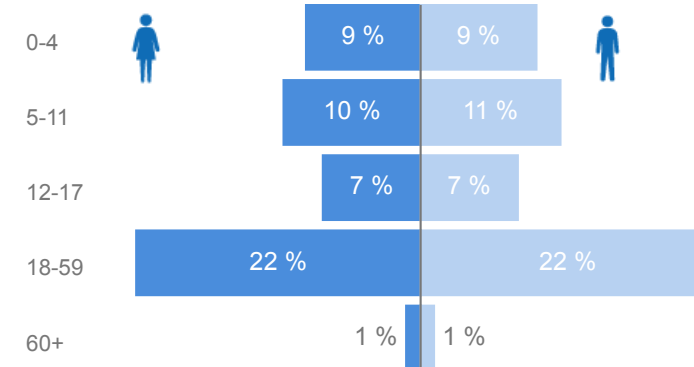

Uganda - Refugee Statistics October 2019 - Nakivale

Total Population

120,114

Total Households

35,317

Total Refugees

115,775

Total Asylum-Seekers

4,339

Zones

Level3	HHS	Individuals
Base Camp	22,346	71,765
Juru	6,659	24,205
Rubondo	5,700	22,904

Age & Gender Breakdown

76 %

91,861

50 %

59,489

* - Top 7 38.4% Have occupation

* Age is between 18 - 59 years for Occupation

Specific Needs - Top 7