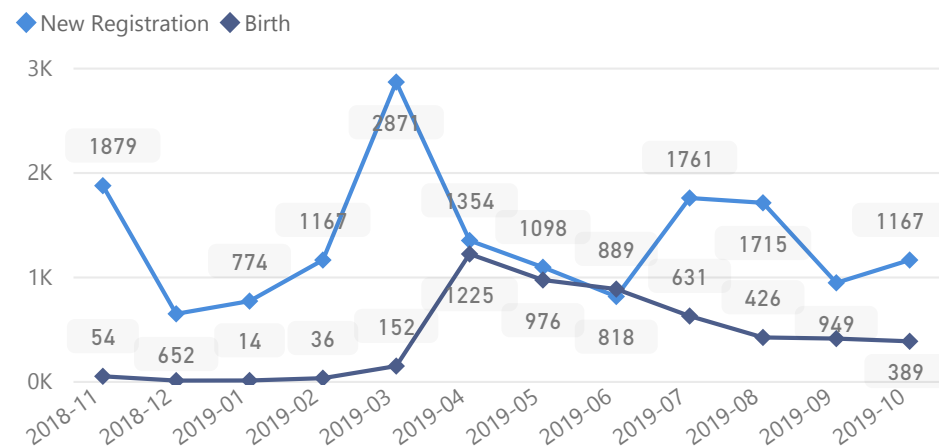

Uganda - Refugee Statistics October 2019 - Nakivale

Total Population

120,114

Total Households

35,317

Total Refugees

115,775

Total Asylum-Seekers

4,339

Zones

Level3	HHS	Individuals
Base Camp	22,346	71,765
Juru	6,659	24,205
Rubondo	5,700	22,904

Age & Gender Breakdown

76 %

91,861

50 %

59,489

2 %

2,558

21 %

25,125

Country of Origin

Country of Origin	Total
Democratic Republic of the Congo	59,384
Burundi	35,089
Somalia	13,372
Rwanda	9,820
Eritrea	1,313

New Registration by Month

Occupation

* - Top 7 38.4% Have occupation

* Age is between 18 - 59 years for Occupation

Specific Needs - Top 7