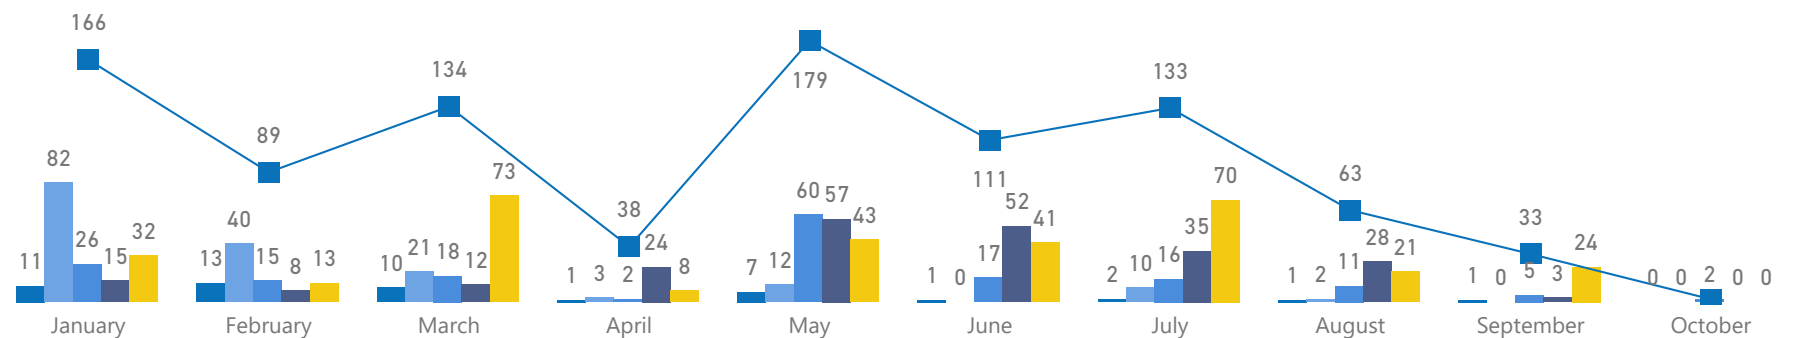

Age breakdown

Status

Date of Arrival of Registered Individuals

● Côte d'Ivoire ● Eritrea ● Somalia ● Sudan ● Syrian Arab Republic ■ # of Individuals

Country of Origin

of Individuals Registered by Year