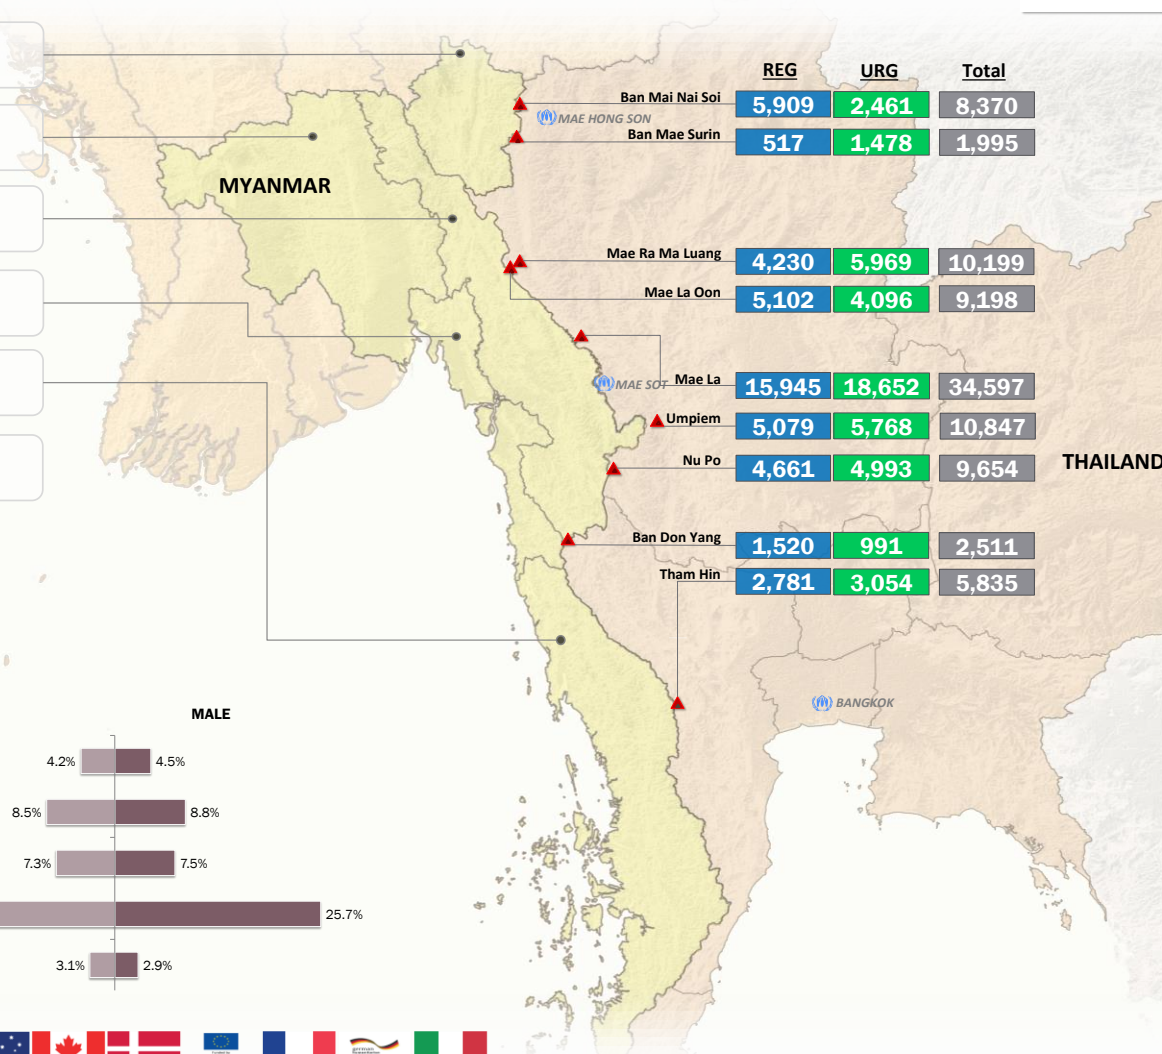

## Main States/Regions of Origin

Based on registered refugee population

## Total Verified Refugee Population\*

**93,206**

\* Verification Exercise conducted from Jan-Apr 2015 and subsequent data changes to-date

Registered population **45,744**

Unregistered population **47,462**

## Religion

## Ethnicity