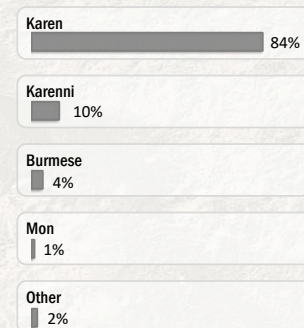

Main States/Regions of Origin

Based on registered refugee population

Total Verified Refugee Population*

93,206

* Verification Exercise conducted from Jan-Apr 2015 and subsequent data changes to-date

Registered population **45,744**

Unregistered population **47,462**

Religion

Ethnicity

Age and Gender

Legend

- Temporary Shelter
- UNHCR Office

Source: UNHCR proGres database

For more information, contact: linumaesot@unhcr.org
www.commonservice.info