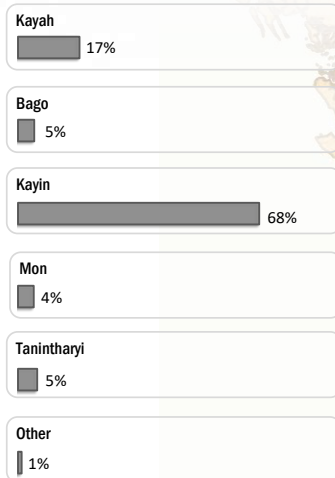

## Main States/Regions of Origin

Based on registered refugee population

## Total Verified Refugee Population\*

**93,206**

\* Verification Exercise conducted from Jan-Apr 2015 and subsequent data changes to-date

Registered population **45,744**

Unregistered population **47,462**