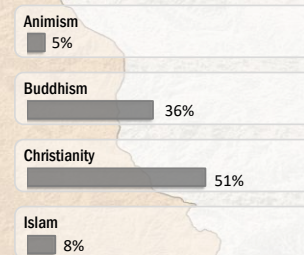

## Main States/Regions of Origin

Based on registered refugee population

## Total Verified Refugee Population\*

**93,206**

\* Verification Exercise conducted from Jan-Apr 2015 and subsequent data changes to-date

Registered population **45,744**

Unregistered population **47,462**

## Religion